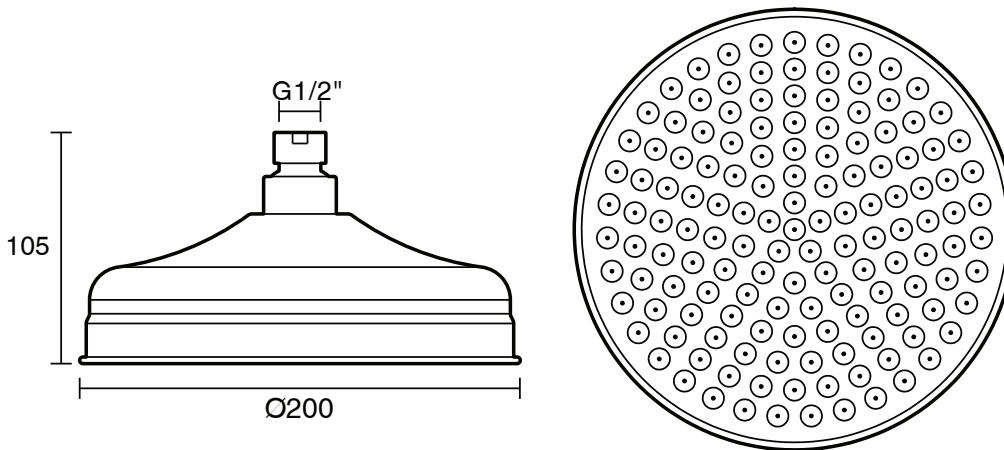

Milli Monument Edit Shower Rose Only 200mm Matte Black (3 Star)

4204483

SPECIFICATIONS

Recommended Use	Domestic, Hotel & Commercial
Colour	Matte Black
Finish	Matte
Material	DR Brass
Recommended Pressure Range	150 - 500 kPa
Maximum Continuous Working Temperature	80 deg C
Suitable for Storage Tank Hot Water	Yes
Suitable for Continuous Flow Hot Water	Yes
Suitable for Gravity Feed Hot Water	No

WARRANTY

Warranty - Domestic Use	15 Years
Spare Parts & Labour	12 Months

Please refer to Warranty Page for full Terms and Conditions

Dimensions are nominal measurements only.

CLEANING RECOMMENDATIONS:

We recommend the use of soapy water or approved cleaners. This product should not be cleaned with abrasive materials. Damage caused by any improper treatment is not covered by the product warranty. Refer to Warranty Conditions

Disclaimer: Products in this specification manual must by regulation be installed by licensed and registered trade people. The manufacturer/distributor reserves the right to vary specifications or delete models from their range without prior notification. Dimensions are nominal measurements only. Dimensions and set-outs listed are correct at time of publication however the manufacturer/distributor takes no responsibility for printing errors.

Published 14/09/2022

To see the complete Milli range go to www.reece.com.au