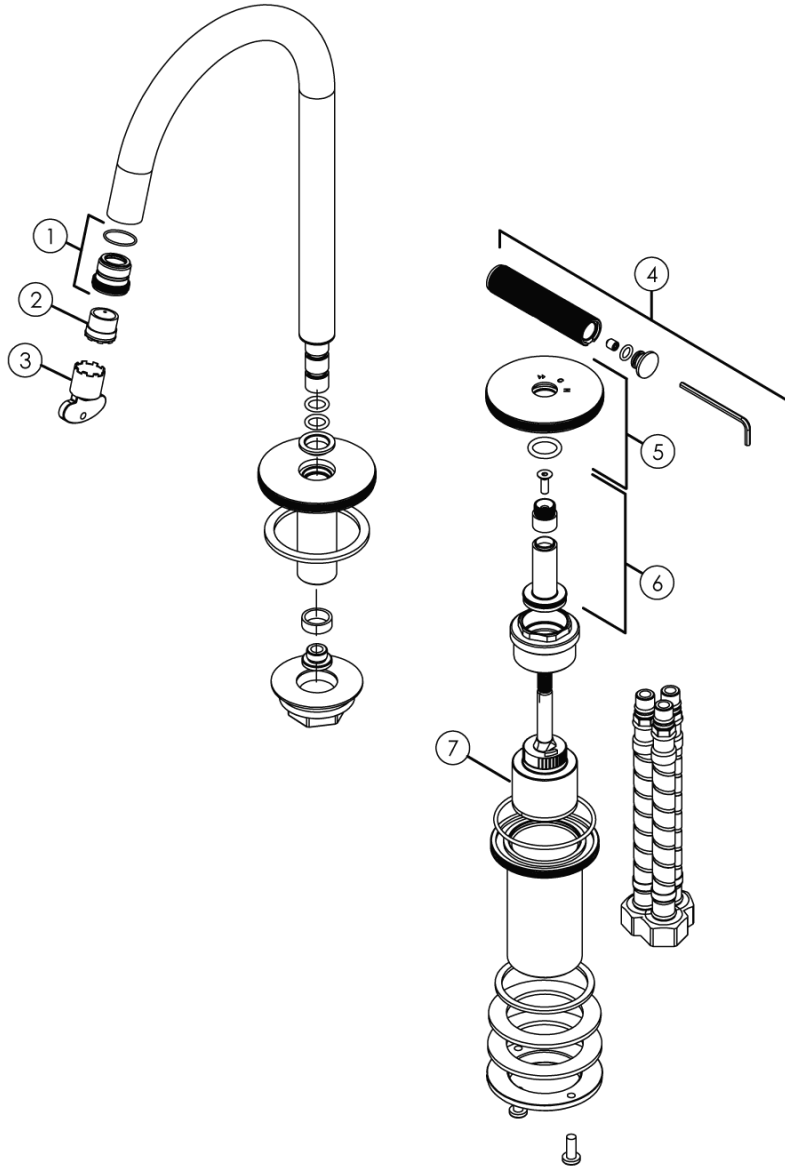

Milli Etch Progressive Hob Basin Mixer Tap Set Brushed Gold (6 Star)

21777

No.	Description	Code
1.	Milli Etch Basin/Bath Wall Retainer 19mm Assy	29885
2.	Neoperl Cache TT 1.0 GPM	44.3258.010
3.	Neoperl Cache TT Aerator Key 16mm	09.9170.0
4.	Mill Etch WSS Progressive Mixer Handle Assy	30078
5.	Milli Etch Hob Mixer Progressive Dress Plate Assy	30054
6.	Milli Etch Wall System Spline & Sleeve Assy	30111
7.	Milli Etch WSS Progressive Cartridge GN-35P-SQM	29967