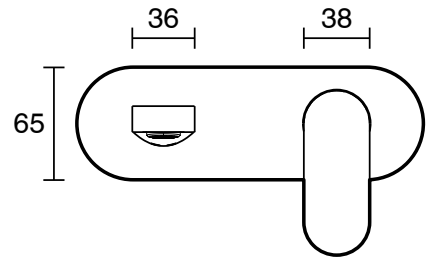

mizu

Mizu Soothe MK2 Wall Basin/Bath Mix Trimset Chrome (6 Star)

2265223

SPECIFICATIONS	
Recommended Use	Domestic;Commercial;Hotel
Colour Category	Chrome
Colour Finish	Chrome
Primary Material	Lead Free Brass
Hot Water Unit Suitability	Storage Tank;Continuous Flow
WARRANTY	
Warranty - Domestic Use (Years)	10
Spare Parts & Labour (Years)	1
<i>Please refer to Warranty Page for full Terms and Conditions</i>	

Disclaimer: Products in this specification manual must by regulation be installed by licensed and registered trade people. The manufacturer/distributor reserves the right to vary specifications or delete models from their range without prior notification. Dimensions are nominal measurements only. Dimensions and set-outs listed are correct at time of publication however the manufacturer/distributor takes no responsibility for printing errors.