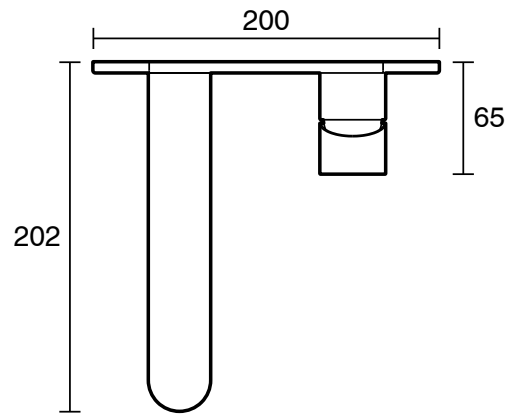

mizu

Mizu Soothe MK2 Wall Basin/Bath Mix Trimset Chrome (6 Star)

2265223

SPECIFICATIONS	
Recommended Use	Domestic;Commercial;Hotel
Colour Category	Chrome
Colour Finish	Chrome
Primary Material	Lead Free Brass
Hot Water Unit Suitability	Storage Tank;Continuous Flow
WARRANTY	
Warranty - Domestic Use (Years)	10
Spare Parts & Labour (Years)	1
<i>Please refer to Warranty Page for full Terms and Conditions</i>	