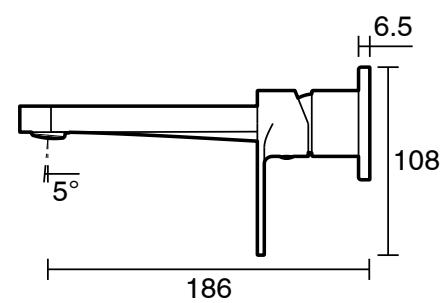

mizu

Mizu Soothe MK2 Wall Basin/Bath Mix Trimset Chrome (6 Star)

2265223

SPECIFICATIONS	
Recommended Use	Domestic;Commercial;Hotel
Colour Category	Chrome
Colour Finish	Chrome
Primary Material	Lead Free Brass
Hot Water Unit Suitability	Storage Tank;Continuous Flow
WARRANTY	
Warranty - Domestic Use (Years)	10
Spare Parts & Labour (Years)	1
<i>Please refer to Warranty Page for full Terms and Conditions</i>	

Disclaimer: Products in this specification manual must by regulation be installed by licensed and registered trade people. The manufacturer/distributor reserves the right to vary specifications or delete models from their range without prior notification. Dimensions are nominal measurements only. Dimensions and set-outs listed are correct at time of publication however the manufacturer/distributor takes no responsibility for printing errors.