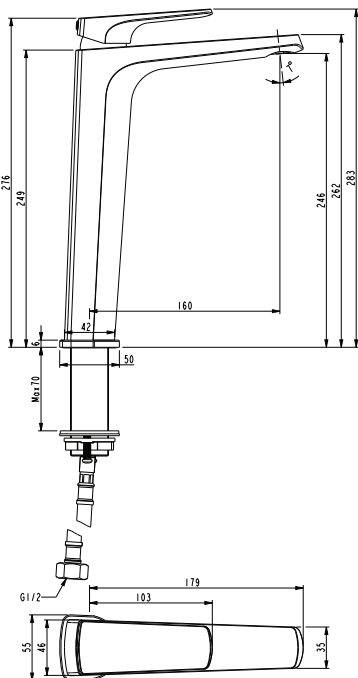

FINISH		CODE
Brushed Brass (PVD)	VTD22BB	2217434
Brushed Gunmetal (PVD)	VTD22BG	2217438
Brushed Nickel (PVD)	VTD22BN	2217437
Matte Black	VTD22BK	2217436
Chrome	VTD22CH	2217435

*Specifications and dimensions correct at time of publication and are subject to change without notice.

Please refer to physical product prior to installation.

PROUD PARTNER AND SUPPORTER OF MASTER PLUMBERS, GASFITTERS AND DRAINLAYERS