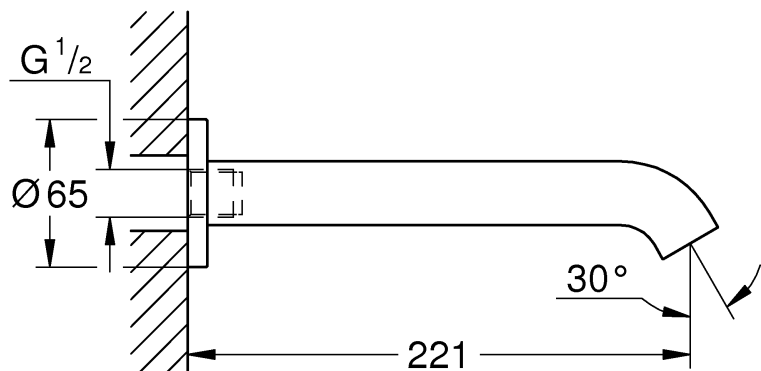

ESSENCE NEW  
WALL BATH SPOUT  
MODEL #13392EN1

Pure Freude  
an Wasser

Product Specifications

Product Description:

**Essence New**  
Wall bath spout

Projection 220 mm

**GROHE StarLight®** PVD Brushed Nickel finish