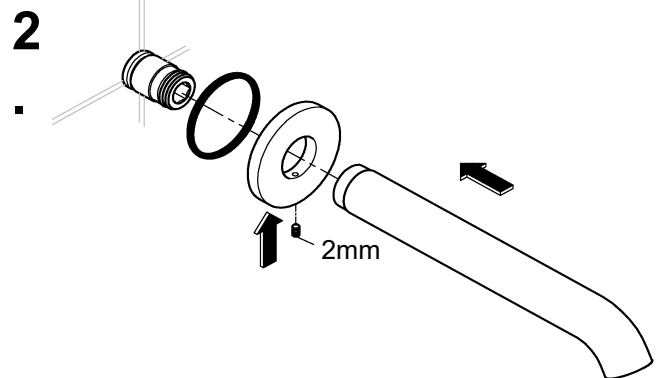

ESSENCE NEW  
WALL BATH SPOUT  
MODEL #13392EN1

Pure Freude  
an Wasser

Product Specifications

Product Description:

**Essence New**  
Wall bath spout

Projection 220 mm

**GROHE StarLight®** PVD Brushed Nickel finish

ESSENCE NEW  
WALL BATH SPOUT  
MODEL #13392EN1

Pure Freude  
an Wasser

GROHE

Installation instructions

**Care**

For directions on the care of this fitting, please refer to the accompanying care instructions.