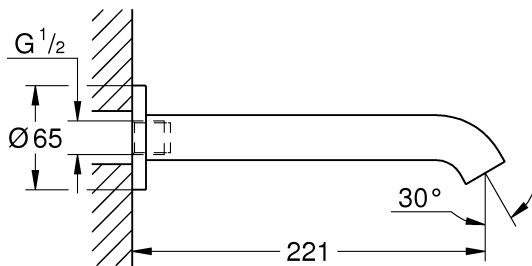

ESSENCE NEW
WALL BATH SPOUT
MODEL #13392EN1

Pure Freude
an Wasser

GROHE

Installation instructions

Care

For directions on the care of this fitting, please refer to the accompanying care instructions.

This product must be installed in conformance with local codes e.g. AS/NZS 3500 series of standard!