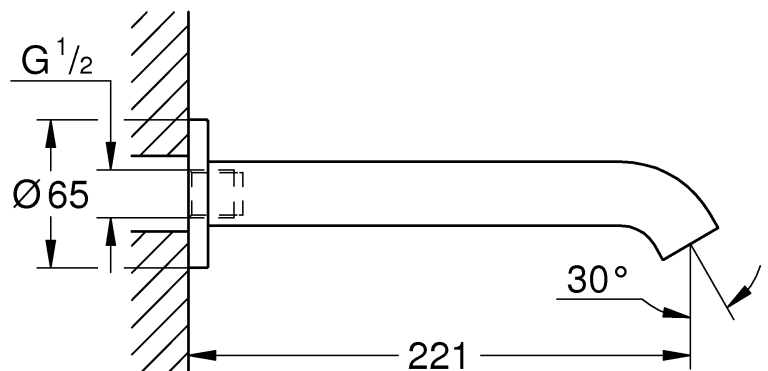

This product must be installed in conformance with local codes e.g. AS/NZS 3500 series of standard!

ESSENCE NEW  
WALL BATH SPOUT  
MODEL #13392EN1

Pure Freude  
an Wasser

Spare Parts

Pos.-nr.	Product Description	Order-nr.	Units per package
1	Aerator	13926000	1