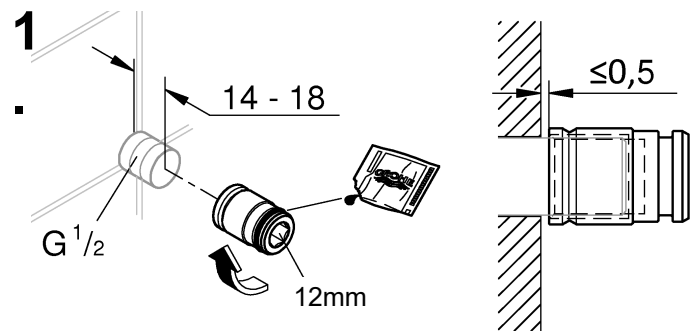

ESSENCE NEW  
WALL BATH SPOUT  
MODEL #13392EN1

Pure Freude  
an Wasser

Product Specifications

Product Description:

**Essence New**  
Wall bath spout

Projection 220 mm

**GROHE StarLight®** PVD Brushed Nickel finish

ESSENCE NEW  
WALL BATH SPOUT  
MODEL #13392EN1

Pure Freude  
an Wasser

GROHE

Installation instructions

**Care**

For directions on the care of this fitting, please refer to the accompanying care instructions.