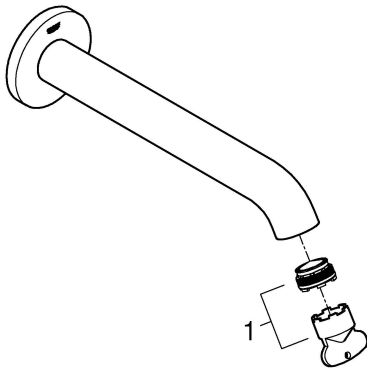

ESSENCE NEW  
WALL BATH SPOUT  
MODEL #13392EN1

Pure Freude  
an Wasser

Product Specifications

Product Description:

**Essence New**  
Wall bath spout

Projection 220 mm

**GROHE StarLight®** PVD Brushed Nickel finish

ESSENCE NEW  
WALL BATH SPOUT  
MODEL #13392EN1

Pure Freude  
an Wasser

GROHE

Installation instructions

**Care**

For directions on the care of this fitting, please refer to the accompanying care instructions.

This product must be installed in conformance with local codes e.g. AS/NZS 3500 series of standard!

ESSENCE NEW  
WALL BATH SPOUT  
MODEL #13392EN1

Pure Freude  
an Wasser

Spare Parts

Pos.-nr.	Product Description	Order-nr.	Units per package
1	Aerator	13926000	1