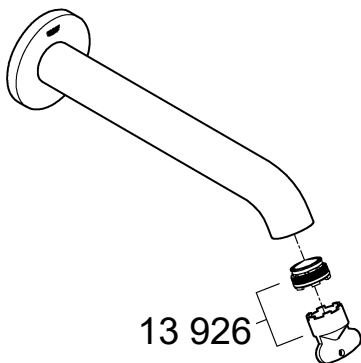

ESSENCE NEW  
WALL BATH SPOUT  
MODEL #13392EN1

Pure Freude  
an Wasser

Product Specifications

Product Description:

**Essence New**  
Wall bath spout

Projection 220 mm

**GROHE StarLight®** PVD Brushed Nickel finish

ESSENCE NEW  
WALL BATH SPOUT  
MODEL #13392EN1

Pure Freude  
an Wasser

GROHE

Installation instructions

**Care**

For directions on the care of this fitting, please refer to the accompanying care instructions.

This product must be installed in conformance with local codes e.g. AS/NZS 3500 series of standard!

ESSENCE NEW  
WALL BATH SPOUT  
MODEL #13392EN1

Pure Freude  
an Wasser

Spare Parts

Pos.-nr.	Product Description	Order-nr.	Units per package
1	Aerator	13926000	1