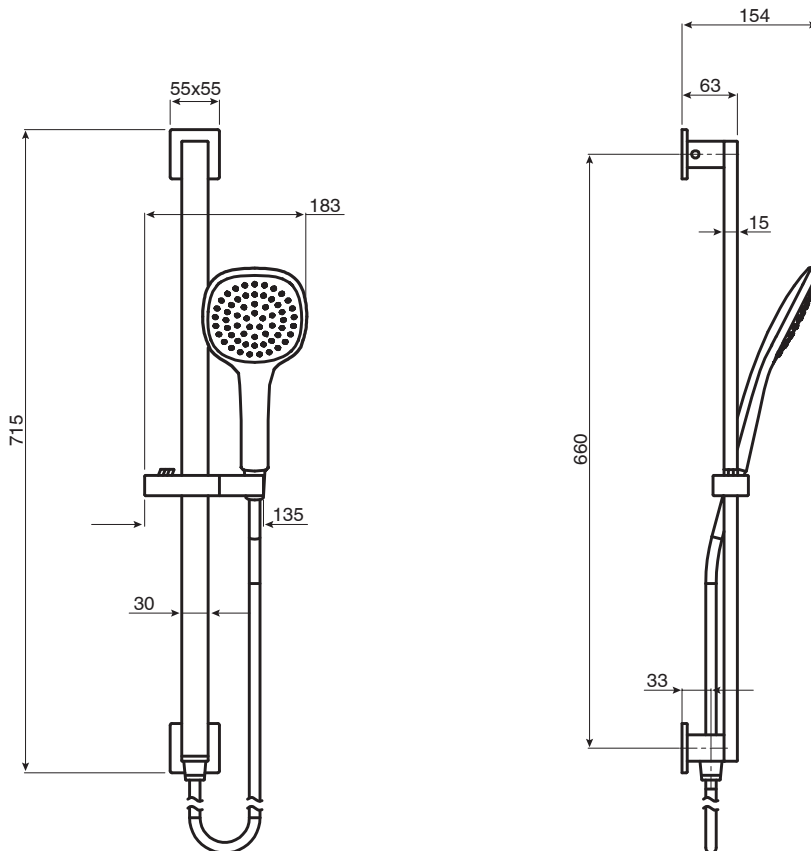

m i z u

Mizu Bloc MK2 Single Waterrail Shower 1 Function Chrome (3*)

SPECIFICATIONS

Recommended Use	Domestic, Hotel & Commercial
Colour	Chrome
Colour Availability	Chrome, Matte Black
Recommended Pressure Range	150 - 500kPa
Max Continuous Working Pressure	500kPa
Max Continuous Working Temperature	80°C
Suitable for Storage Tank Hot Water	Yes
Suitable for Continuous Flow Hot Water	Yes
Suitable for Gravity Feed Hot Water	No

*Hot and Cold water inlet pressure should be equal
Shower fitted with dual check valves and 1530mm long shower hose*

WARRANTY

Warranty - Domestic Use	10 Years
Spare Parts & Labour	12 Months

Please refer to Warranty Page for full Terms and Conditions

Dimensions are nominal measurements only.

Disclaimer: Products in this specification manual must by regulation be installed by licensed and registered trade people. The manufacturer/distributor reserves the right to vary specifications or delete models from their range without prior notification. Dimensions are nominal measurements only. Dimensions and set-outs listed are correct at time of publication however the manufacturer/distributor takes no responsibility for printing errors.