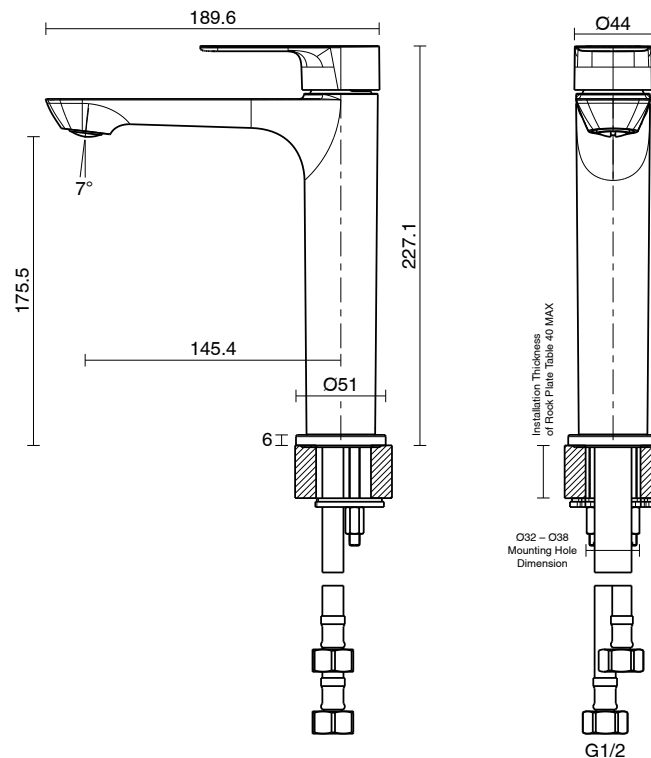

Milli Trace Medium Height Basin Mixer Brushed Gunmetal (5 Star)

2266013

SPECIFICATIONS

Recommended Use	Domestic, Hotel & Commercial
Colour	Brushed Gunmetal
Finish	Brushed
Body Material	DR Brass
Recommended Pressure Range	150 - 500 kPa
Maximum Continuous Working Temperature	80 deg C
Suitable for Storage Tank Hot Water	Yes
Suitable for Continuous Flow Hot Water	Yes
Suitable for Gravity Feed Hot Water	No

WARRANTY

Warranty - Domestic Use	15 Years
Spare Parts & Labour	12 Months

Please refer to Warranty Page for full Terms and Conditions

Dimensions are nominal measurements only.

CLEANING RECOMMENDATIONS:

We recommend the use of soapy water or approved cleaners. This product should not be cleaned with abrasive materials. Damage caused by any improper treatment is not covered by the product warranty. Refer to Warranty Conditions

Disclaimer: Products in this specification manual must by regulation be installed by licensed and registered trade people. The manufacturer/distributor reserves the right to vary specifications or delete models from their range without prior notification. Dimensions are nominal measurements only. Dimensions and set-outs listed are correct at time of publication however the manufacturer/distributor takes no responsibility for printing errors.

Published 03/10/2022

To see the complete Milli range go to www.reece.com.au