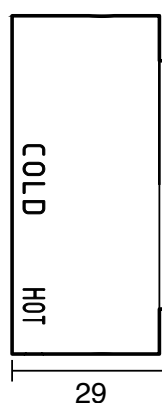

SUSSEX

Sussex Pure Elemental Progressive Shower/Bath Mixer Chrome Lead Free

43767

SPECIFICATIONS

Recommended Use	Residential;Commercial
Colour Finish	Polished Chrome
Primary Material	Lead Free Brass
Recommended Pressure Range	150 - 500 kPa as per AS3500
Max Continuous Working Temperature (deg C)	65
Min Continuous Working Temperature (deg C)	1

WARRANTY

Residential Use (Years)	40
Commercial Use (Years)	10

Please refer to Sussex Warranty page for full Terms and Conditions

Dimensions are nominal measurements only.

CLEANING RECOMMENDATIONS:

We recommend the use of soapy water or approved cleaners. This product should not be cleaned with abrasive materials. Damage caused by any improper treatment is not covered by the product warranty. Refer to Warranty Conditions

Disclaimer: Products in this specification manual must by regulation be installed by licensed and registered trade people. The manufacturer/distributor reserves the right to vary specifications or delete models from their range without prior notification. Dimensions are nominal measurements only. Dimensions and set-outs listed are correct at time of publication however the manufacturer/distributor takes no responsibility for printing errors.

Published 01/04/2026

To see the complete Sussex range go to www.reece.com.au