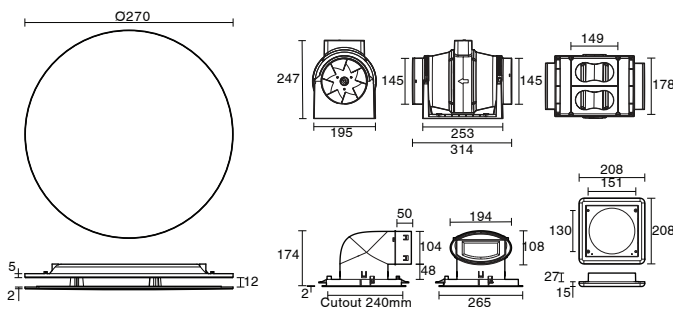

KADO

Kado Lux HiFlow Inline Exhaust System Round Matte White

2020368

SPECIFICATIONS

Recommended Use	Domestic, Hotel & Commercial
Material	ABS Plastic/Stainless Steel
Weight	4.9 kg
Exhaust	(High) 50w / (Low) 40w Inline
Air Extraction	438-561 m3/h
Air Outlet Size	150 mm
Cutout Size	238mm
Min Install Depth	280 mm
Electrical Connection	Plug in (plug & lead included)
IP Rating	IPX4

WARRANTY

Warranty - Domestic Use	7 Years
Spare Parts & Labour	24 Months

Please refer to Warranty Page for full Terms and Conditions

Airflow data may vary depending on style of fascia used.

Dimensions are nominal measurements only.

CLEANING RECOMMENDATIONS:

We recommend the use of soapy water or approved cleaners. This product should not be cleaned with abrasive materials. Damage caused by any improper treatment is not covered by the product warranty. Refer to Warranty Conditions

Disclaimer: Products in this specification manual must by regulation be installed by licensed and registered trade people. The manufacturer/distributor reserves the right to vary specifications or delete models from their range without prior notification. Dimensions are nominal measurements only. Dimensions and set-outs listed are correct at time of publication however the manufacturer/distributor takes no responsibility for printing errors.

Published 04/08/2021

To see the complete Kado range go to www.reece.com.au/bathrooms