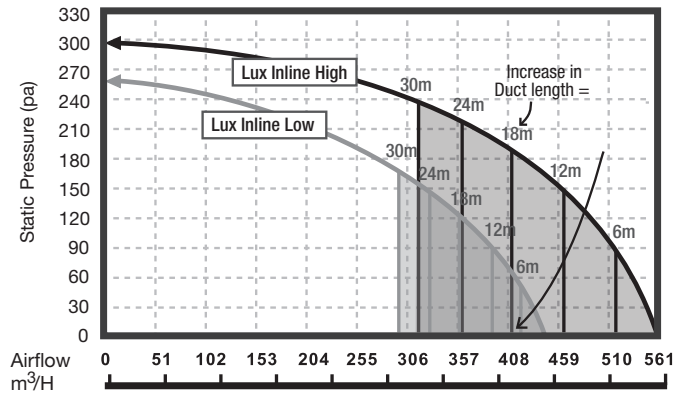

KADO

Kado Lux HiFlow Inline Exhaust System Round Matte White

2020368

SPECIFICATIONS

Recommended Use	Domestic, Hotel & Commercial
Material	ABS Plastic/Stainless Steel
Weight	4.9 kg
Exhaust	(High) 50w / (Low) 40w Inline
Air Extraction	438-561 m3/h
Air Outlet Size	150 mm
Cutout Size	238mm
Min Install Depth	280 mm
Electrical Connection	Plug in (plug & lead included)
IP Rating	IPX4

WARRANTY

Warranty - Domestic Use	7 Years
Spare Parts & Labour	24 Months

Please refer to Warranty Page for full Terms and Conditions

Airflow data may vary depending on style of fascia used.

Dimensions are nominal measurements only.

CLEANING RECOMMENDATIONS:

We recommend the use of soapy water or approved cleaners. This product should not be cleaned with abrasive materials. Damage caused by any improper treatment is not covered by the product warranty. Refer to Warranty Conditions

Disclaimer: Products in this specification manual must by regulation be installed by licensed and registered trade people. The manufacturer/distributor reserves the right to vary specifications or delete models from their range without prior notification. Dimensions are nominal measurements only. Dimensions and set-outs listed are correct at time of publication however the manufacturer/distributor takes no responsibility for printing errors.

Published 04/08/2021

To see the complete Kado range go to www.reece.com.au/bathrooms