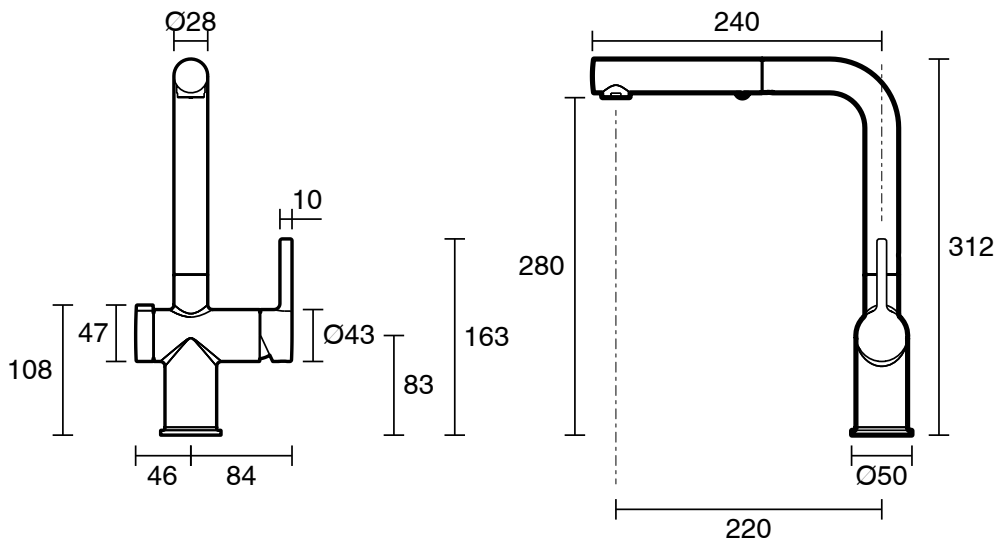

**Active Twist Pull Out Sink Mixer Kit No Overflow Brushed Chrome/Matte Black (5 Star) Lead Free**

29722

SPECIFICATIONS	
Recommended Use	Domestic;Commercial;Hotel
Colour Finish	Matte Black;Brushed Chrome
Primary Material	Lead Free Brass
Recommended Pressure Range	150 - 500 kPa as per AS3500
Max Continuous Working Temperature (deg C)	60
Min Continuous Working Temperature (deg C)	5
Hot Water Unit Suitability	Continuous Flow;Storage Tank
WARRANTY	
Warranty - Domestic Use (Years)	15
Spare Parts & Labour (Years)	5
<i>Please refer to Warranty Page for full Terms and Conditions</i>	

**Disclaimer:** Products in this specification manual must by regulation be installed by licensed and registered trade people. The manufacturer/distributor reserves the right to vary specifications or delete models from their range without prior notification. Dimensions are nominal measurements only. Dimensions and set-outs listed are correct at time of publication however the manufacturer/distributor takes no responsibility for printing errors.