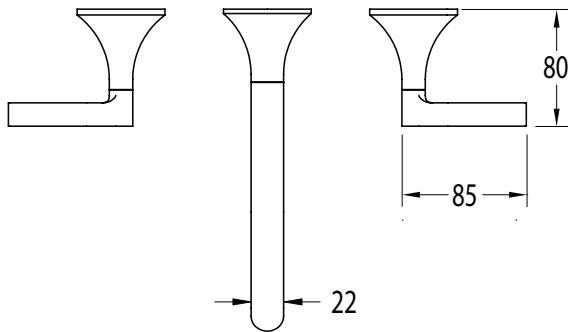

Milli Oria Wall Basin Set 215mm PVD Brushed Nickel (5 Star)

2265598

SPECIFICATIONS

Recommended Use	Domestic, Hotel & Commercial
Colour	Nickel
Finish	Brushed
Material	Brass
Recommended Pressure Range	250-500kPa
Maximum Continuous Working Temperature	65 deg C
Suitable for Storage Tank Hot Water	Yes
Suitable for Continuous Flow Hot Water	Yes
Suitable for Gravity Feed Hot Water	No

WARRANTY

Warranty - Domestic Use	15 Years
Spare Parts & Labour	12 Months

Please refer to Warranty Page for full Terms and Conditions

Dimensions are nominal measurements only.

CLEANING RECOMMENDATIONS:

We recommend the use of soapy water or approved cleaners. This product should not be cleaned with abrasive materials. Damage caused by any improper treatment is not covered by the product warranty. Refer to Warranty Conditions

Disclaimer: Products in this specification manual must by regulation be installed by licensed and registered trade people. The manufacturer/distributor reserves the right to vary specifications or delete models from their range without prior notification. Dimensions are nominal measurements only. Dimensions and set-outs listed are correct at time of publication however the manufacturer/distributor takes no responsibility for printing errors.

Published 02/07/2021

To see the complete Milli range go to www.reece.com.au