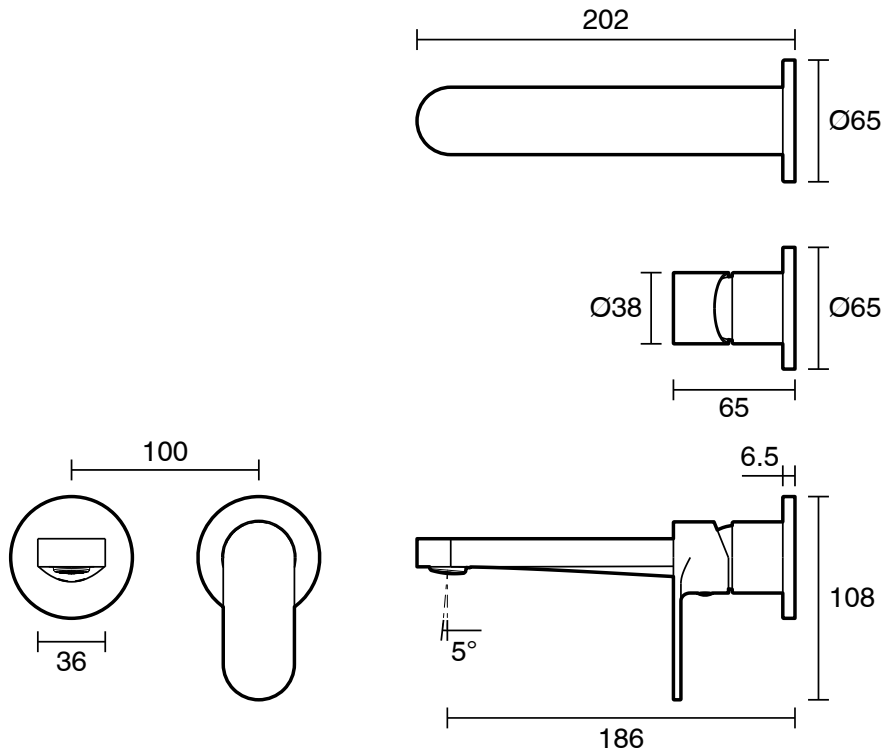

## Mizu Soothe MK2 Wall Basin/Bath Mixer Set 2 Piece Kit Matte Black (6 Star)

9512396

SPECIFICATIONS	
Recommended Use	Domestic;Commercial;Hotel
Colour Finish	Matte Black
Primary Material	Lead Free Brass
WARRANTY	
Warranty - Domestic Use (Years)	10
Spare Parts & Labour (Years)	1
<i>Please refer to Warranty Page for full Terms and Conditions</i>	

Dimensions are nominal measurements only.