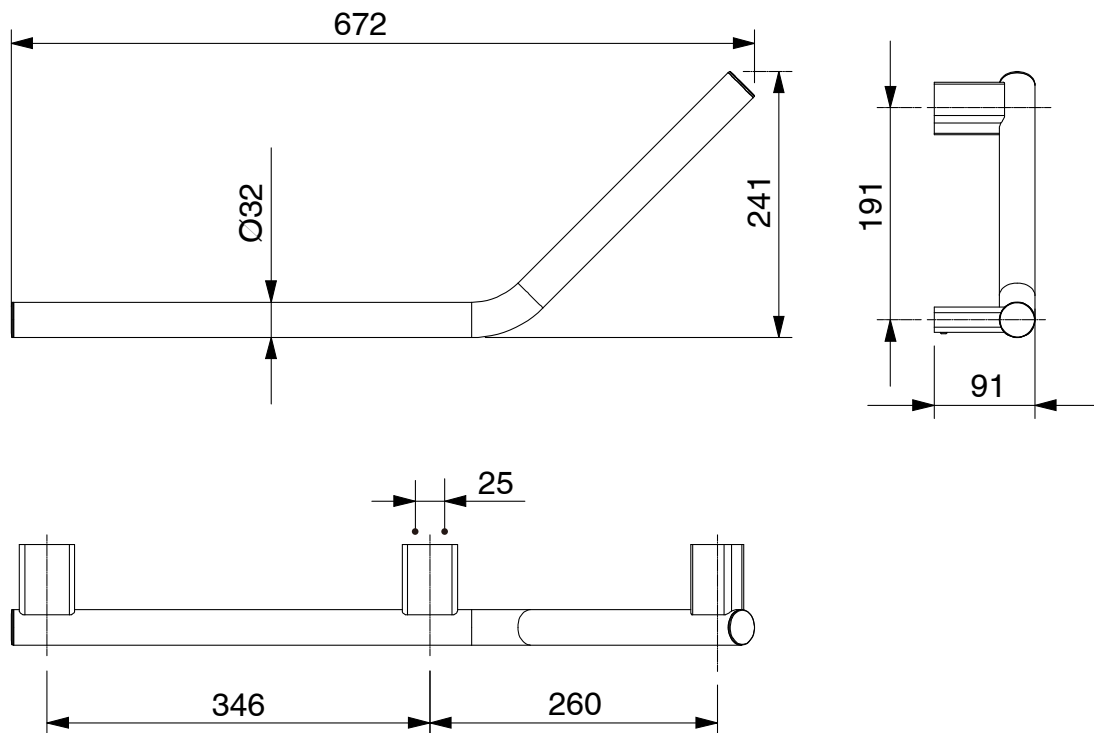

Dimensions are nominal measurements only.

CLEANING RECOMMENDATIONS:

We recommend the use of soapy water or approved cleaners. This product should not be cleaned with abrasive materials. Damage caused by any improper treatment is not covered by the product warranty. Refer to Warranty Conditions

Disclaimer: Products in this specification manual must by regulation be installed by licensed and registered trade people. The manufacturer/distributor reserves the right to vary specifications or delete models from their range without prior notification. Dimensions are nominal measurements only. Dimensions and set-outs listed are correct at time of publication however the manufacturer/distributor takes no responsibility for printing errors.

Published 21/03/2024

To see the complete Mizu range go to www.reece.com.au