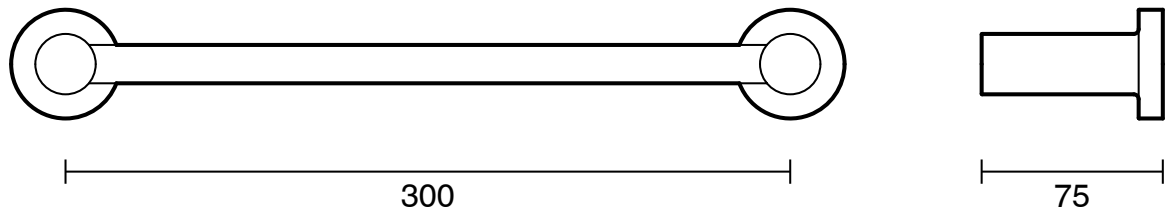

SUSSEX

Sussex Scala Guest Towel Rail 300mm LUX PVD Brushed Pure Gold

2267041

SPECIFICATIONS	
Recommended Use	Residential;Commercial
Colour Finish	Brushed Pure Gold
Primary Material	Brass
WARRANTY	
Residential Use (Years)	40
Commercial Use (Years)	10
<i>Please refer to Sussex Warranty page for full Terms and Conditions</i>	