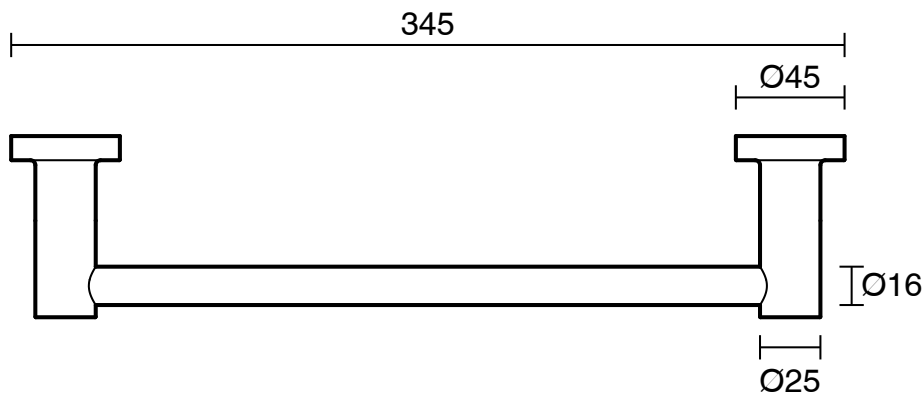

SUSSEX

Sussex Scala Guest Towel Rail 300mm LUX PVD Brushed Pure Gold

2267041

SPECIFICATIONS	
Recommended Use	Residential;Commercial
Colour Finish	Brushed Pure Gold
Primary Material	Brass
WARRANTY	
Residential Use (Years)	40
Commercial Use (Years)	10
<i>Please refer to Sussex Warranty page for full Terms and Conditions</i>	