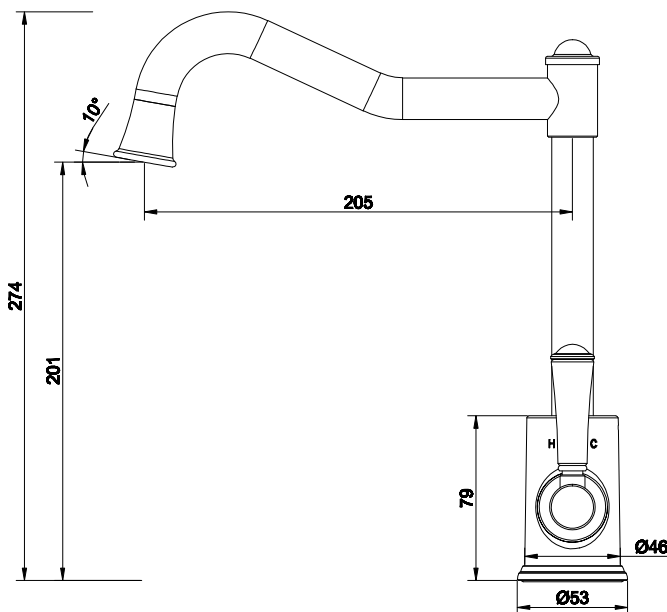

Posh Canterbury English Sink Mixer Tap Small Porcelain Handle Polished Brass Gold (4 Star)

9509432

SPECIFICATIONS	
Recommended Use	Domestic;Hotel;Commercial
Colour Finish	Brass Gold
Primary Material	DR Brass
Recommended Pressure Range	150 - 500 kPa as per AS3500
Max Continuous Working Temperature (deg C)	80
Min Continuous Working Temperature (deg C)	5
Hot Water Unit Suitability	Storage Tank;Continuous Flow
WARRANTY	
Warranty - Domestic Use (Years)	10
Spare Parts & Labour (Years)	1
<i>Please refer to Warranty Page for full Terms and Conditions</i>	

Disclaimer: Products in this specification manual must by regulation be installed by licensed and registered trade people. The manufacturer/distributor reserves the right to vary specifications or delete models from their range without prior notification. Dimensions are nominal measurements only. Dimensions and set-outs listed are correct at time of publication however the manufacturer/distributor takes no responsibility for printing errors.