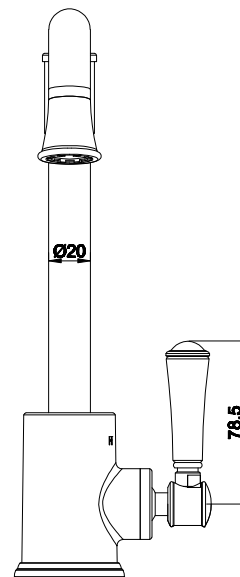

Posh Canterbury English Sink Mixer Tap Small Porcelain Handle Polished Brass Gold (4 Star)

9509432

SPECIFICATIONS	
Recommended Use	Domestic;Hotel;Commercial
Colour Finish	Brass Gold
Primary Material	DR Brass
Recommended Pressure Range	150 - 500 kPa as per AS3500
Max Continuous Working Temperature (deg C)	80
Min Continuous Working Temperature (deg C)	5
Hot Water Unit Suitability	Storage Tank;Continuous Flow
WARRANTY	
Warranty - Domestic Use (Years)	10
Spare Parts & Labour (Years)	1
<i>Please refer to Warranty Page for full Terms and Conditions</i>	