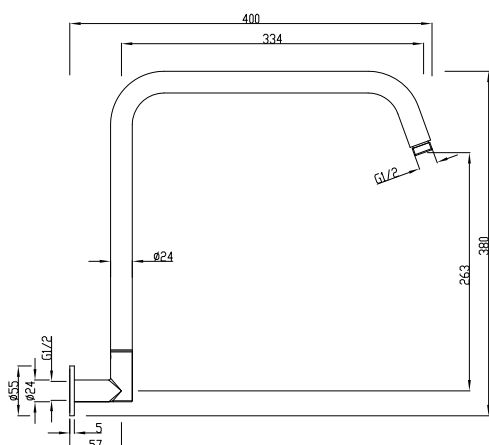

MIZU

DRIFT SHOWER ARMS

To see the complete Mizu range go to
www.reece.com.au/bathrooms

Dimensions are nominal measurements only.

SPECIFICATIONS

Recommended use	Domestic, Hotel and Commercial
Colour	White
Available length	Gooseneck Arm: 400mm reach, 380mm high Straight Arm: 343mm long Dropper: 116mm long Ceiling Arm: 300mm high
Standards	AS/NZS 3718

Disclaimer: Products in this specification manual must by regulation be installed by licensed and registered trade people. The manufacturer/distributor reserves the right to vary specifications or delete models from their range without prior notification. Dimensions are nominal measurements only. Dimensions and set-outs listed are correct at time of publication however the manufacturer/distributor takes no responsibility for printing errors.