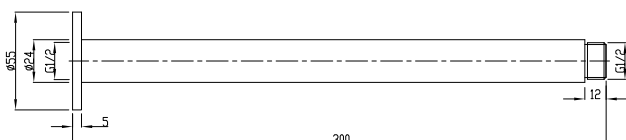

MIZU

DRIFT SHOWER ARMS

To see the complete Mizu range go to
www.reece.com.au/bathrooms

Dimensions are nominal measurements only.

SPECIFICATIONS

Recommended use	Domestic, Hotel and Commercial
Colour	White
Available length	Gooseneck Arm: 400mm reach, 380mm high Straight Arm: 343mm long Dropper: 116mm long Ceiling Arm: 300mm high
Standards	AS/NZS 3718