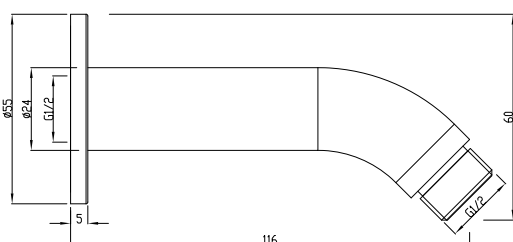

MIZU

DRIFT SHOWER ARMS

To see the complete Mizu range go to
www.reece.com.au/bathrooms

Dimensions are nominal measurements only.

SPECIFICATIONS

Recommended use	Domestic, Hotel and Commercial
Colour	White
Available length	Gooseneck Arm: 400mm reach, 380mm high Straight Arm: 343mm long Dropper: 116mm long Ceiling Arm: 300mm high
Standards	AS/NZS 3718

Disclaimer: Products in this specification manual must by regulation be installed by licensed and registered trade people. The manufacturer/distributor reserves the right to vary specifications or delete models from their range without prior notification. Dimensions are nominal measurements only. Dimensions and set-outs listed are correct at time of publication however the manufacturer/distributor takes no responsibility for printing errors.