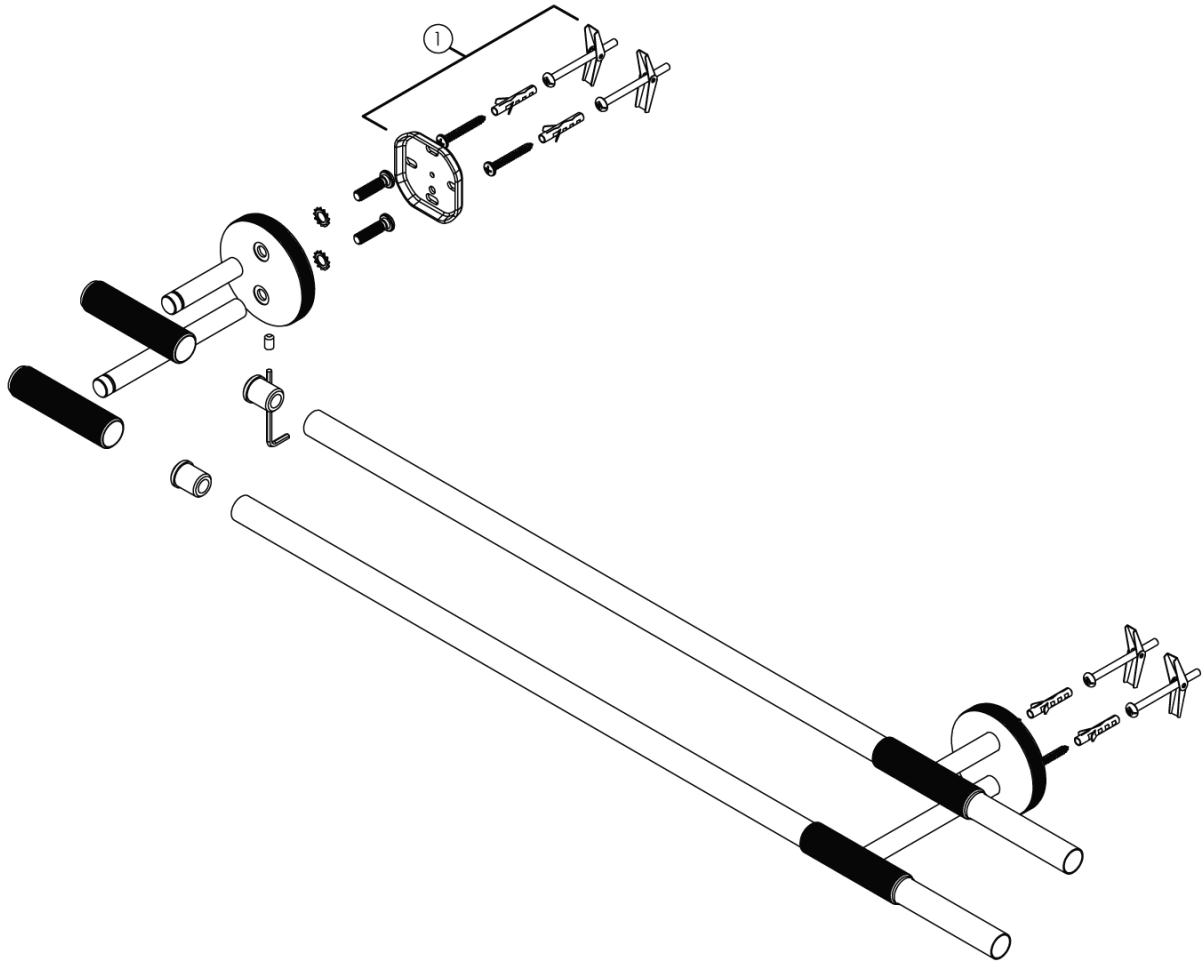

Milli Marq Edit Double Towel Rail 600mm Brushed Gunmetal

21940

No.	Description	Code
1	Milli Marc Edit Fixing Plate Kit	29882