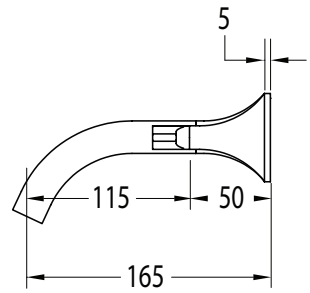

Dimensions are nominal measurements only.

CLEANING RECOMMENDATIONS:

We recommend the use of soapy water or approved cleaners. This product should not be cleaned with abrasive materials. Damage caused by any improper treatment is not covered by the product warranty. Refer to Warranty Conditions

Disclaimer: Products in this specification manual must by regulation be installed by licensed and registered trade people. The manufacturer/distributor reserves the right to vary specifications or delete models from their range without prior notification. Dimensions are nominal measurements only. Dimensions and set-outs listed are correct at time of publication however the manufacturer/distributor takes no responsibility for printing errors.

Published 02/07/2021

To see the complete Milli range go to www.reece.com.au