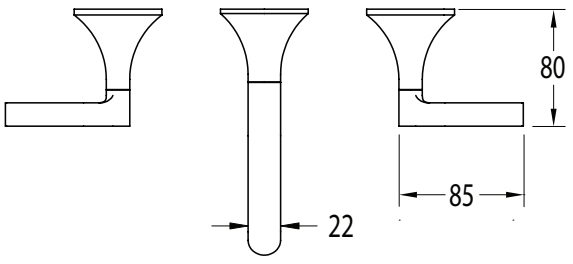

Milli Oria Wall Basin Set 165mm PVD Brushed Gunmetal (5 Star)

2265594

SPECIFICATIONS

Recommended Use	Domestic, Hotel & Commercial
Colour	Gunmetal
Finish	Brushed
Material	Brass
Recommended Pressure Range	250-500kPa
Maximum Continuous Working Temperature	65 deg C
Suitable for Storage Tank Hot Water	Yes
Suitable for Continuous Flow Hot Water	Yes
Suitable for Gravity Feed Hot Water	No

WARRANTY

Warranty - Domestic Use	15 Years
Spare Parts & Labour	12 Months

Please refer to Warranty Page for full Terms and Conditions

Dimensions are nominal measurements only.

CLEANING RECOMMENDATIONS:

We recommend the use of soapy water or approved cleaners. This product should not be cleaned with abrasive materials. Damage caused by any improper treatment is not covered by the product warranty. Refer to Warranty Conditions

Disclaimer: Products in this specification manual must by regulation be installed by licensed and registered trade people. The manufacturer/distributor reserves the right to vary specifications or delete models from their range without prior notification. Dimensions are nominal measurements only. Dimensions and set-outs listed are correct at time of publication however the manufacturer/distributor takes no responsibility for printing errors.

Published 02/07/2021

To see the complete Milli range go to www.reece.com.au