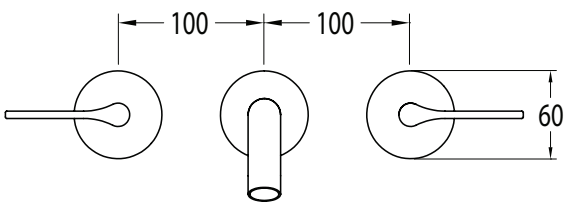

Dimensions are nominal measurements only.

CLEANING RECOMMENDATIONS:

We recommend the use of soapy water or approved cleaners. This product should not be cleaned with abrasive materials. Damage caused by any improper treatment is not covered by the product warranty. Refer to Warranty Conditions

Disclaimer: Products in this specification manual must by regulation be installed by licensed and registered trade people. The manufacturer/distributor reserves the right to vary specifications or delete models from their range without prior notification. Dimensions are nominal measurements only. Dimensions and set-outs listed are correct at time of publication however the manufacturer/distributor takes no responsibility for printing errors.

Published 02/07/2021

To see the complete Milli range go to www.reece.com.au