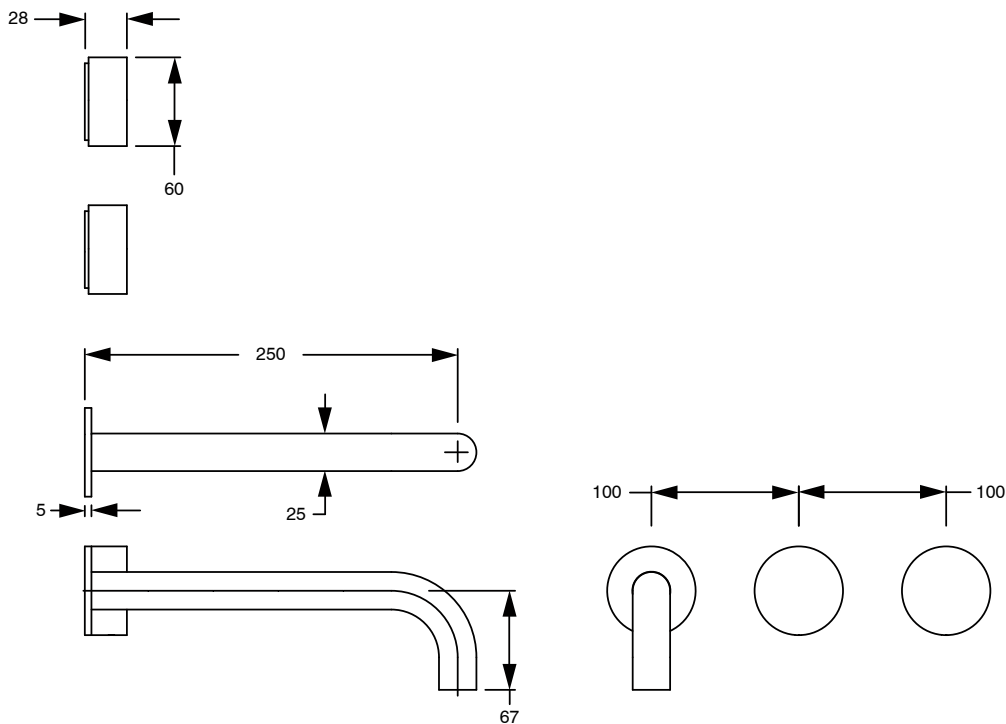

SUSSEX

**Sussex Pure Wall Bath Hostess System 250mm Right Hand with Linear Textured Handles
PVD Brushed Bronze
9511056**

SPECIFICATIONS

Recommended Use	Residential;Commercial
Colour Finish	Brushed Bronze
Primary Material	DR Brass
Recommended Pressure Range	150 - 500 kPa as per AS3500
Max Continuous Working Temperature (deg C)	65
Min Continuous Working Temperature (deg C)	1

WARRANTY

Residential Use (Years)	40
Commercial Use (Years)	10

Please refer to Sussex Warranty page for full Terms and Conditions

Dimensions are nominal measurements only.

CLEANING RECOMMENDATIONS:

We recommend the use of soapy water or approved cleaners. This product should not be cleaned with abrasive materials. Damage caused by any improper treatment is not covered by the product warranty. Refer to Warranty Conditions

Disclaimer: Products in this specification manual must by regulation be installed by licensed and registered trade people. The manufacturer/distributor reserves the right to vary specifications or delete models from their range without prior notification. Dimensions are nominal measurements only. Dimensions and set-outs listed are correct at time of publication however the manufacturer/distributor takes no responsibility for printing errors.

Published 30/03/2026

To see the complete Sussex range go to www.reece.com.au