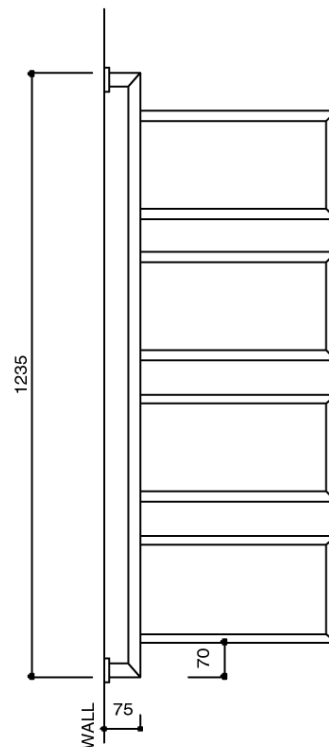

Milli Mood Edit Swivel Heated Towel Rail 400 x 1235mm Matte Black 133911

SPECIFICATIONS

Recommended Use	Domestic, Hotel & Commercial
Material	Copper Tube with Brass Fittings
Electrical Connection	Hardwired
Electrical Connection Position	Bottom Bracket
Heating Method	Water Filled
Power Wattage	100 W
Voltage	240V
IP Rating	IPX5

WARRANTY

Warranty - Domestic Use	10 Years
Heating Elements	3 Years
Spare Parts & Labour	12 Months

Please refer to Warranty Page for full Terms and Conditions

Dimensions are nominal measurements only.

CLEANING RECOMMENDATIONS:

We recommend the use of a soft dry cloth. This product should not be cleaned with abrasive materials or cleaning agents. Damage caused by improper treatment is not covered by the product warranty - refer to warranty conditions.

Disclaimer: Products in this specification manual must by regulation be installed by licensed and registered trade people. The manufacturer/distributor reserves the right to vary specifications or delete models from their range without prior notification. Dimensions are nominal measurements only. Dimensions and set-outs listed are correct at time of publication however the manufacturer/distributor takes no responsibility for printing errors.

Published 09/09/2022

To see the complete Milli range go to www.reece.com.au/bathrooms