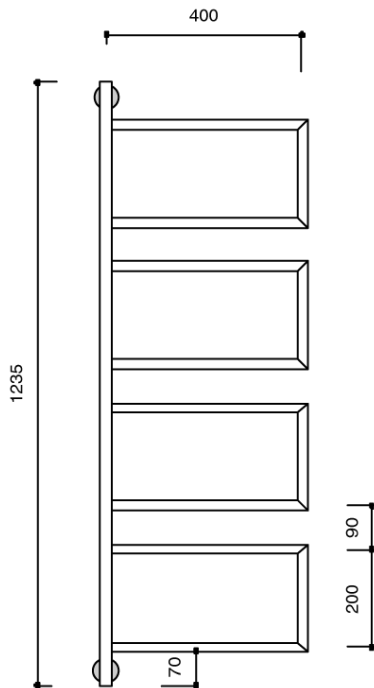

Milli Mood Edit Swivel Heated Towel Rail 400 x 1235mm Matte Black 133911

SPECIFICATIONS

Recommended Use	Domestic, Hotel & Commercial
Material	Copper Tube with Brass Fittings
Electrical Connection	Hardwired
Electrical Connection Position	Bottom Bracket
Heating Method	Water Filled
Power Wattage	100 W
Voltage	240V
IP Rating	IPX5

WARRANTY

Warranty - Domestic Use	10 Years
Heating Elements	3 Years
Spare Parts & Labour	12 Months

Please refer to Warranty Page for full Terms and Conditions

Dimensions are nominal measurements only.

CLEANING RECOMMENDATIONS:

We recommend the use of a soft dry cloth. This product should not be cleaned with abrasive materials or cleaning agents. Damage caused by improper treatment is not covered by the product warranty - refer to warranty conditions.

Disclaimer: Products in this specification manual must by regulation be installed by licensed and registered trade people. The manufacturer/distributor reserves the right to vary specifications or delete models from their range without prior notification. Dimensions are nominal measurements only. Dimensions and set-outs listed are correct at time of publication however the manufacturer/distributor takes no responsibility for printing errors.

Published 09/09/2022

To see the complete Milli range go to www.reece.com.au/bathrooms