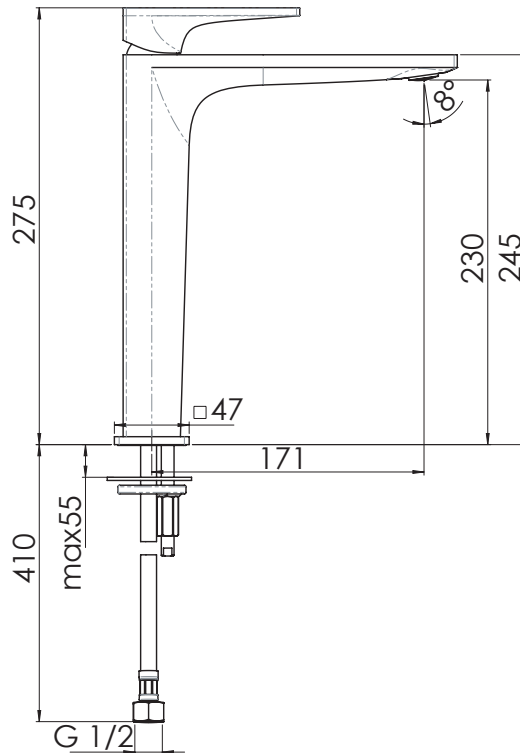

Dimensions are nominal measurements only.

CLEANING RECOMMENDATIONS:

We recommend the use of soapy water or approved cleaners. This product should not be cleaned with abrasive materials. Damage caused by any improper treatment is not covered by the product warranty. Refer to Warranty Conditions

Disclaimer: Products in this specification manual must by regulation be installed by licensed and registered trade people. The manufacturer/distributor reserves the right to vary specifications or delete models from their range without prior notification. Dimensions are nominal measurements only. Dimensions and set-outs listed are correct at time of publication however the manufacturer/distributor takes no responsibility for printing errors.

Published 18/06/2021

To see the complete Milli range go to www.reece.com.au