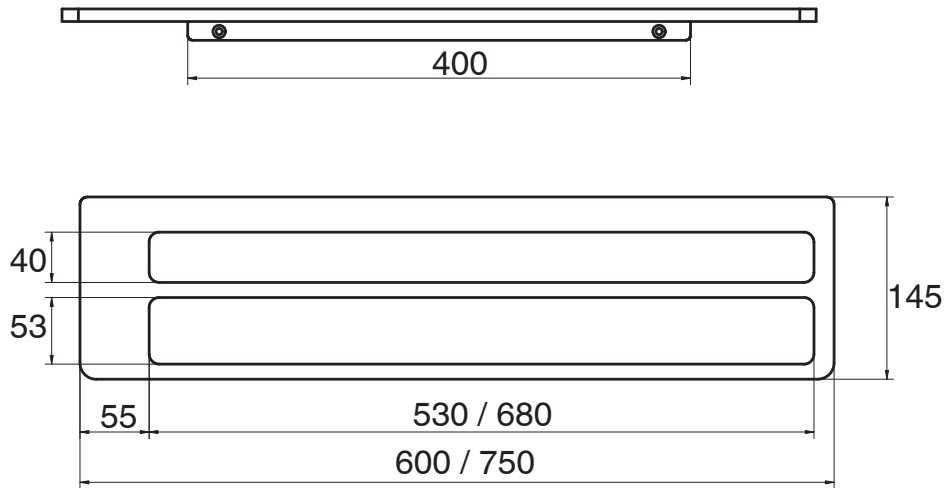

Milli Glance Double Towel Rail 600mm Black

9503890

SPECIFICATIONS

Recommended Use	Domestic, Hotel & Commercial
Colour	Matte Black

WARRANTY

Replacement Only - Domestic Use 15 Years

Please refer to Warranty Page for full Terms and Conditions