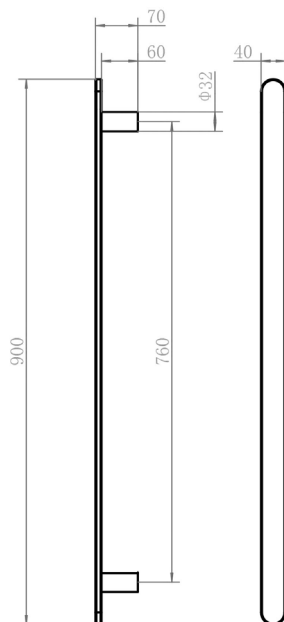

## Mizu Soothe Vertical Heated Towel Rail (Triple Pack) Matte Black

2002799

### SPECIFICATIONS

|                                |                              |
|--------------------------------|------------------------------|
| Recommended Use                | Domestic, Hotel & Commercial |
| Colour                         | Matte Black                  |
| Material                       | Stainless Steel (304 Grade)  |
| Electrical Connection          | Hardwired                    |
| Electrical Connection Position | Optional Top or Bottom       |
| Heating Method                 | Dry Element                  |
| Power Wattage                  | 20 W                         |
| Voltage                        | 12V AC 50/60Hz               |
| IP Rating                      | IP45                         |

Dimensions are nominal measurements only.

**Disclaimer:** Products in this specification manual must by regulation be installed by licensed and registered trade people. The manufacturer/distributor reserves the right to vary specifications or delete models from their range without prior notification. Dimensions are nominal measurements only. Dimensions and set-outs listed are correct at time of publication however the manufacturer/distributor takes no responsibility for printing errors.