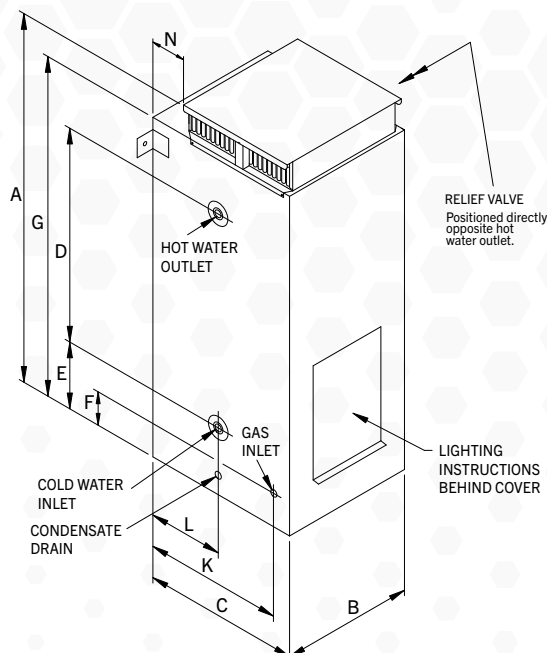

4 STAR GAS STORAGE

SPECIFICATIONS		135L	170L
4 Star Gas Storage	Everhot Model Number	218135	218170
	Reece Product Code	1303568	1303570
AGA Gas Energy Rating		4 stars	4 stars
Installation		External only	External only
Suitable for no. of people¹⁵			
Moderate Climate		3-5	4-6
Cool Climate		2-4	3-5
Storage Capacity	Litres	135	170
Recovery Rate @ 45°C Rise¹⁸	L/hr	113	113
First Hour Capacity¹⁶	Litres	248	283
Hourly Gas Consumption			
Natural Gas	MJ	27	27
Max. Supply Pressure			
with ECV	kPa	960	960
without ECV	kPa	1120	1120
T&PR Valve Setting	kPa	1400	1400
Water Hot and Cold Connections		Rp ¾	Rp ¾
Gas Connections		Rp ½	Rp ½
Dimensions			
A	mm	1565	1870
B	mm	422	422
C	mm	502	502
D	mm	988	1213
E	mm	328	403
F	mm	298	298
G	mm	1481	1786
K	mm	473	473
L	mm	211	211
N	mm	161	161
Approx. Weight (inc. packaging)	kg	72	85

Technical data is subject to change.

1. Guide only, subject to individual hot water consumption patterns.
2. First hour capacity is the storage capacity plus nominal first hour recovery rate at 45°C temperature rise using Natural Gas.
3. Warranty: 7 years parts on Cylinder, 1 years parts and labour warranty on all components, for Domestic (non-Commercial) installations. Conditions apply. See the Everhot warranty set out in the Owner's Guide and Installation Instructions or view online at www.reece.com.au/Everhot.
4. Calculated from output (in kW) as marked on the water heater.