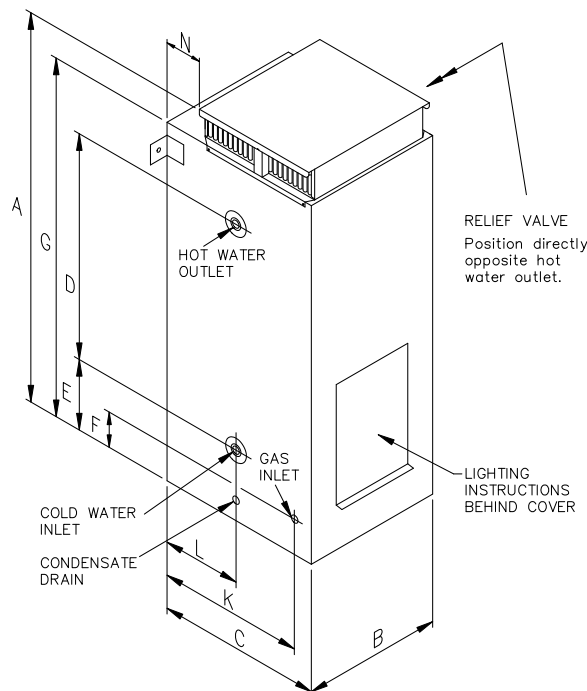

SPECIFICATIONS

Everhot 4 Star Gas	Model	135L	170L
AGA Gas Energy Rating		4 stars	4 stars
Installation		External only	External only
Suitable for no. of people⁷			
Moderate Climate		2-4	3-5
Cool Climate		2-3	3-4
Storage Capacity	Litres	135	170
Recovery Rate @ 45°C Rise⁸	L/hr	113	113
First Hour Capacity⁸	Litres	248	283
Anodes		2	2
Hourly Gas Consumption			
Natural Gas	MJ	27	27
Max. Supply Pressure			
with ECV	kPa	960	960
without ECV	kPa	1120	1120
T&PR Valve Setting	kPa	1400	1400
Water Hot and Cold Connections		Rp ¾	Rp ¾
Gas Connections		Rp ½	Rp ½
Dimensions			
A	mm	1558	1858
B	mm	422	422
C	mm	502	502
D	mm	988	1213
E	mm	328	403
F	mm	298	298
G	mm	1478	1778
K	mm	473	473
L	mm	208	208
N	mm	160	160
Approx. Weight (inc. packaging)	kg	69	80

Technical data is subject to change.

1. Guide only, subject to individual hot water consumption patterns.
2. First hour capacity is the storage capacity plus nominal first hour recovery rate at 45°C temperature rise using Natural Gas.
3. Warranty: 7 years parts on Cylinder, 1 years parts and labour warranty on all components, for Domestic (non-Commercial) installations. Conditions apply. See the Everhot warranty set out in the Owner's Guide and Installation Instructions or view online at www.reece.com.au/Everhot
4. Calculated from output (in kW) as marked on the water heater.