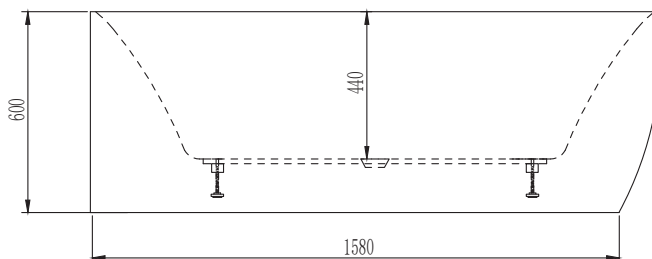

Posh Solus Back To Corner Freestanding Bath 1700mm Left Corner White

1708912

SPECIFICATIONS

Recommended Use	Domestic, Hotel & Commercial
Material	Sanitary Grade Acrylic
Colour	White
Capacity	280 ltr
Weight	50 kg
Fixing	Silicone to Floor
Overflow Configuration	No Overflow
Plug & Waste Size	40mm

WARRANTY

Warranty - Domestic Use	10 Years
Spare Parts & Labour	12 Months

Please refer to Warranty Page for full Terms and Conditions

Dimensions are nominal measurements only.

CLEANING RECOMMENDATIONS:

We recommend the use of soapy water or approved cleaners. This product should not be cleaned with abrasive materials. Damage caused by any improper treatment is not covered by the product warranty. Refer to Warranty Conditions

Disclaimer: Products in this specification manual must by regulation be installed by licensed and registered trade people. The manufacturer/distributor reserves the right to vary specifications or delete models from their range without prior notification. Dimensions are nominal measurements only. Dimensions and set-outs listed are correct at time of publication however the manufacturer/distributor takes no responsibility for printing errors.

Published 09/08/2021

To see the complete Posh range go to
www.reece.com.au