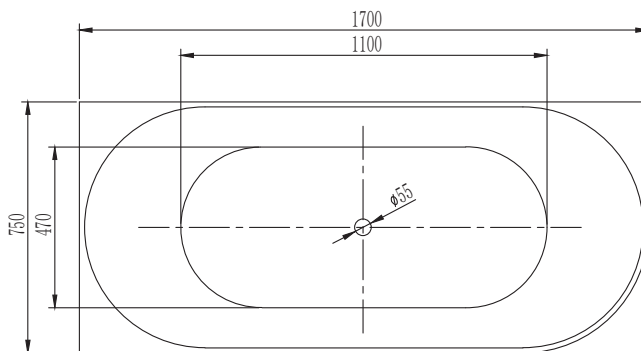

Posh Solus Back To Corner Freestanding Bath 1700mm Left Corner White

1708912

SPECIFICATIONS

Recommended Use	Domestic, Hotel & Commercial
Material	Sanitary Grade Acrylic
Colour	White
Capacity	280 ltr
Weight	50 kg
Fixing	Silicone to Floor
Overflow Configuration	No Overflow
Plug & Waste Size	40mm

WARRANTY

Warranty - Domestic Use	10 Years
Spare Parts & Labour	12 Months

Please refer to Warranty Page for full Terms and Conditions

Dimensions are nominal measurements only.

CLEANING RECOMMENDATIONS:

We recommend the use of soapy water or approved cleaners. This product should not be cleaned with abrasive materials. Damage caused by any improper treatment is not covered by the product warranty. Refer to Warranty Conditions

Disclaimer: Products in this specification manual must by regulation be installed by licensed and registered trade people. The manufacturer/distributor reserves the right to vary specifications or delete models from their range without prior notification. Dimensions are nominal measurements only. Dimensions and set-outs listed are correct at time of publication however the manufacturer/distributor takes no responsibility for printing errors.

Published 09/08/2021

To see the complete Posh range go to
www.reece.com.au