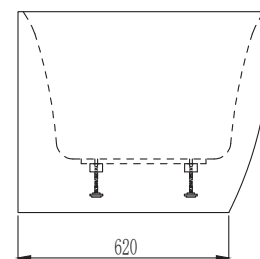

Posh Solus Back To Corner Freestanding Bath 1700mm Left Corner White

1708912

SPECIFICATIONS

Recommended Use	Domestic, Hotel & Commercial
Material	Sanitary Grade Acrylic
Colour	White
Capacity	280 ltr
Weight	50 kg
Fixing	Silicone to Floor
Overflow Configuration	No Overflow
Plug & Waste Size	40mm

WARRANTY

Warranty - Domestic Use	10 Years
Spare Parts & Labour	12 Months

Please refer to Warranty Page for full Terms and Conditions

Dimensions are nominal measurements only.

CLEANING RECOMMENDATIONS:

We recommend the use of soapy water or approved cleaners. This product should not be cleaned with abrasive materials. Damage caused by any improper treatment is not covered by the product warranty. Refer to Warranty Conditions

Disclaimer: Products in this specification manual must by regulation be installed by licensed and registered trade people. The manufacturer/distributor reserves the right to vary specifications or delete models from their range without prior notification. Dimensions are nominal measurements only. Dimensions and set-outs listed are correct at time of publication however the manufacturer/distributor takes no responsibility for printing errors.

Published 09/08/2021

To see the complete Posh range go to
www.reece.com.au