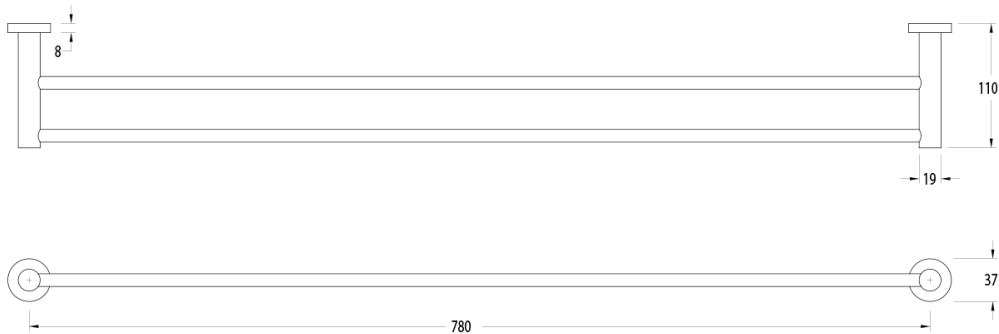

Milli Mood Edit Double Towel Rail 780mm Matte Black

2281245

SPECIFICATIONS

Recommended Use	Domestic, Hotel & Commercial
Colour	Matte Black
Material	DR Brass

WARRANTY

Replacement Only - Domestic Use 15 Years

Please refer to Warranty Page for full Terms and Conditions

Dimensions are nominal measurements only.

CLEANING RECOMMENDATIONS:

We recommend the use of soapy water or approved cleaners. This product should not be cleaned with abrasive materials. Damage caused by any improper treatment is not covered by the product warranty. Refer to Warranty Conditions

Disclaimer: Products in this specification manual must by regulation be installed by licensed and registered trade people. The manufacturer/distributor reserves the right to vary specifications or delete models from their range without prior notification. Dimensions are nominal measurements only. Dimensions and set-outs listed are correct at time of publication however the manufacturer/distributor takes no responsibility for printing errors.

Published 28/03/2022

To see the complete Milli range go to www.reece.com.au