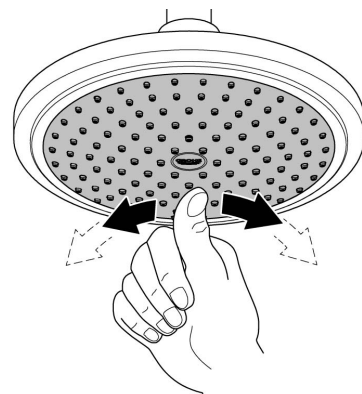

### Installation Instructions

When installing bathroom accessories please ensure all fixings are installed for maximum stability.

### Care

For directions on the care of this fitting, please refer to the accompanying care instructions.

48166000

SpeedClean

Pure Freude  
an Wasser

**GROHE**  

**D**

+49 571 3989 333  
impressum@grohe.de