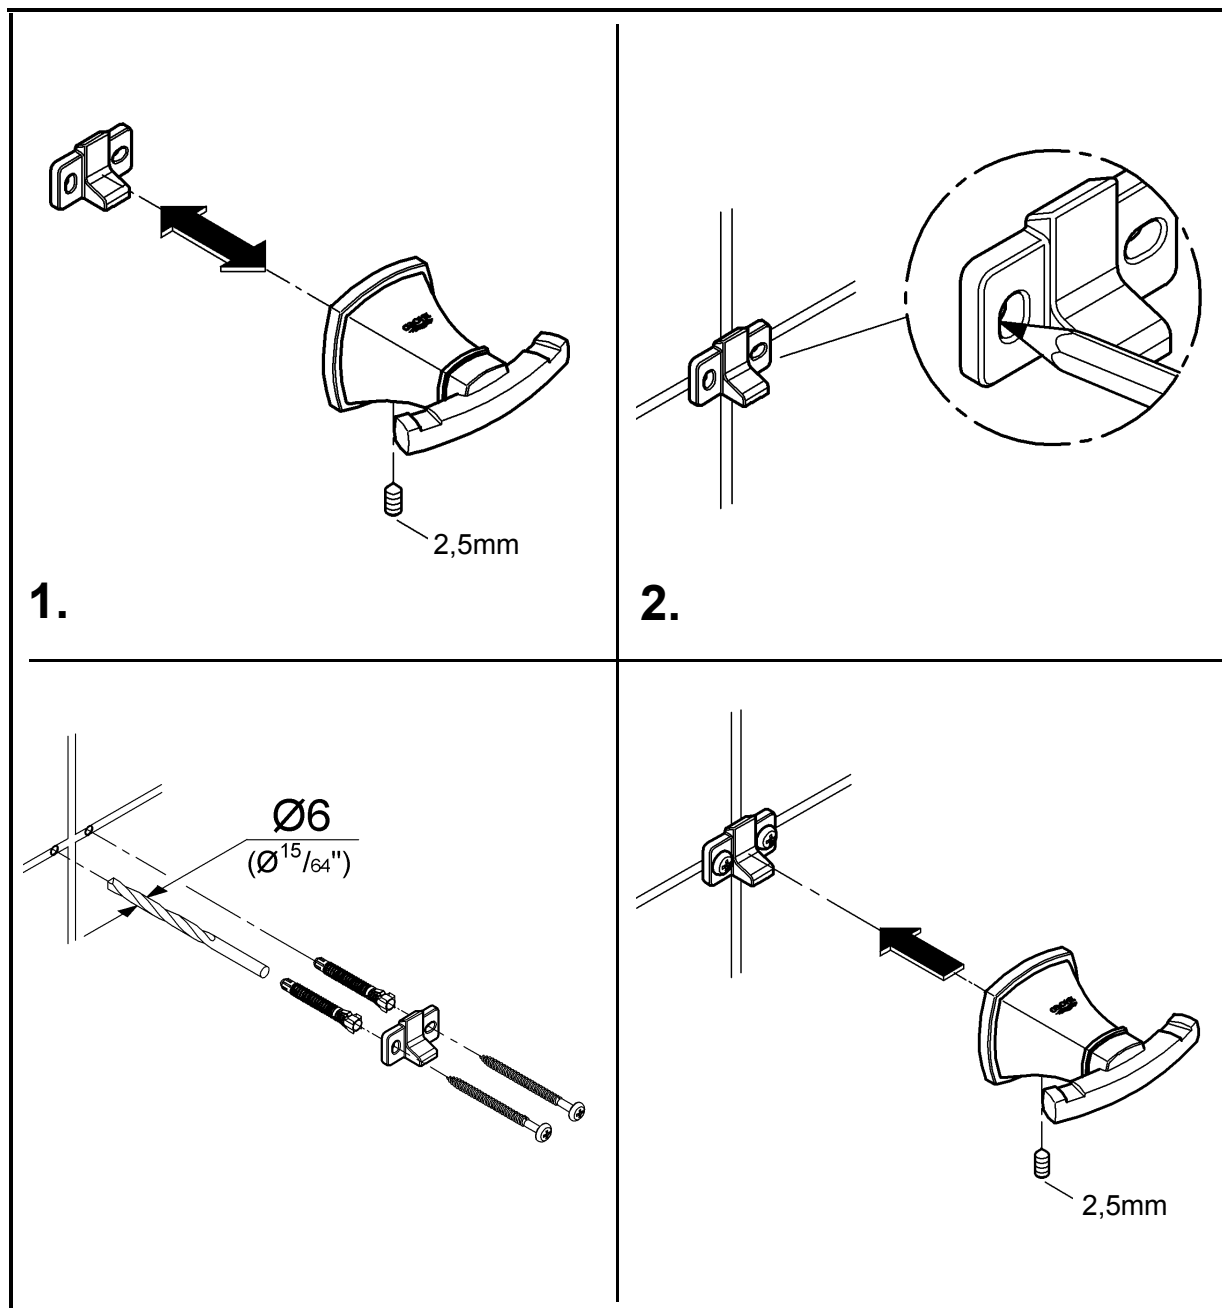

GRANDERA  
ROBE HOOK  
MODEL #40631000

Pure Freude  
an Wasser

Product Specifications

**Product Description:**

**Grandera**  
Robe hook

**GROHE StarLight®** chrome finish

Installation instructions

### Installation Instructions

When installing bathroom accessories please ensure all fixings are installed for maximum stability.