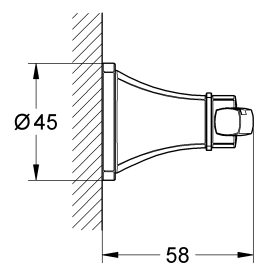

GRANDERA  
ROBE HOOK  
MODEL #40631000

Pure Freude  
an Wasser

Product Specifications

**Product Description:**

**Grandera**  
Robe hook

**GROHE StarLight®** chrome finish

Installation instructions