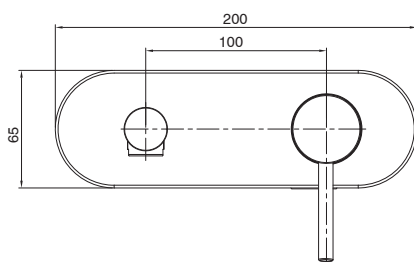

mizu

Mizu Drift MK2 Wall Basin Mixer Set Kit Brushed Gunmetal (5 Star)

2267166

SPECIFICATIONS

Recommended Use	Domestic, Hotel & Commercial
Colour	Brushed Gunmetal
Body Material	DR Brass
Recommended Pressure Range	150 - 500 kPa
Maximum Continuous Working Temperature	65 deg C
Suitable for Storage Tank Hot Water	Yes
Suitable for Continuous Flow Hot Water	Yes
Suitable for Gravity Feed Hot Water	No

WARRANTY

Warranty - Domestic Use	10 Years
Spare Parts & Labour	12 Months

Please refer to Warranty Page for full Terms and Conditions