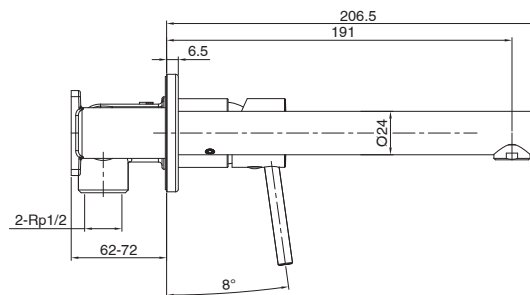

mizu

Mizu Drift MK2 Wall Basin Mixer Set Kit Brushed Gunmetal (5 Star)

2267166

SPECIFICATIONS

Recommended Use	Domestic, Hotel & Commercial
Colour	Brushed Gunmetal
Body Material	DR Brass
Recommended Pressure Range	150 - 500 kPa
Maximum Continuous Working Temperature	65 deg C
Suitable for Storage Tank Hot Water	Yes
Suitable for Continuous Flow Hot Water	Yes
Suitable for Gravity Feed Hot Water	No

WARRANTY

Warranty - Domestic Use	10 Years
Spare Parts & Labour	12 Months

Please refer to Warranty Page for full Terms and Conditions