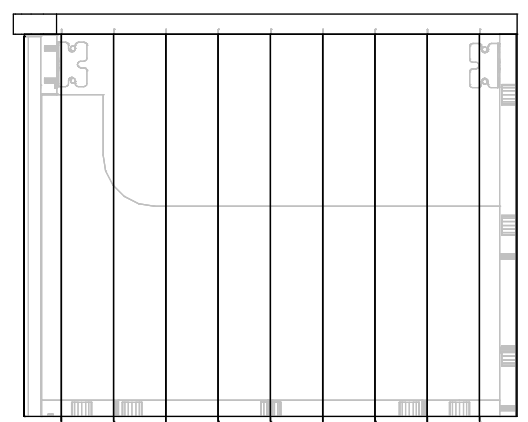

600 600

R42 CAB

R32 CAB

1202 TOP

1180 TOP

500 TOP

490 TOP

20
400

369 369 369

AVAILABLE WITH HAMMER
OR BLAZE HANDLES
VIEWS OF HANDLES ARE NOT TO SCALE
FOR IMAGES OF INSTALLED HANDLES PLEASE
REFER TO OUR BROCHURE OR WEBSITE

HAMMER 160

BLAZE 350