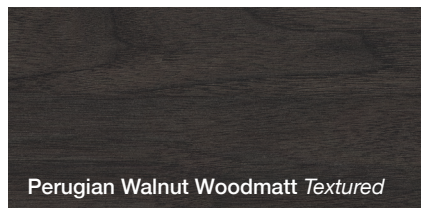

Mirrored Cabinets - Material Colour and Finish Options

TEXTURED WOODGRAIN FINISHES

Mirrored Cabinets - Material Colour and Finish Options

SILK FINISHES

POLYURETHANE FINISH (AVAILABLE ON PLUS MODELS ONLY)

Special Polyurethane colours available (fees apply). *Please note no custom polyurethane colours available on Shelf models.*