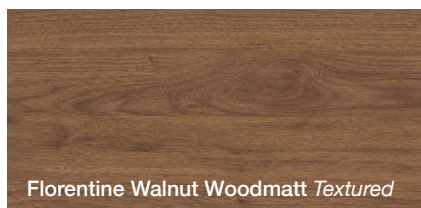

Mirrored Cabinets - Material Colour and Finish Options

TEXTURED WOODGRAIN FINISHES

Mirrored Cabinets - Material Colour and Finish Options

SILK FINISHES

POLYURETHANE FINISH (AVAILABLE ON PLUS MODELS ONLY)

Special Polyurethane colours available (fees apply). *Please note no custom polyurethane colours available on Shelf models.*