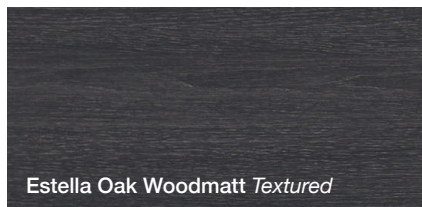

Mirrored Cabinets - Material Colour and Finish Options

TEXTURED WOODGRAIN FINISHES

Mirrored Cabinets - Material Colour and Finish Options

SILK FINISHES

POLYURETHANE FINISH (AVAILABLE ON PLUS MODELS ONLY)

Special Polyurethane colours available (fees apply). *Please note no custom polyurethane colours available on Shelf models.*