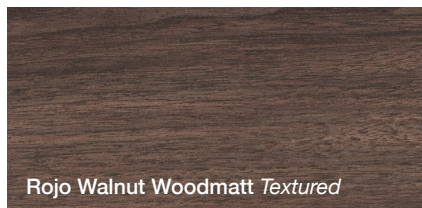

Mirrored Cabinets - Material Colour and Finish Options

TEXTURED WOODGRAIN FINISHES

Mirrored Cabinets - Material Colour and Finish Options

SILK FINISHES

POLYURETHANE FINISH (AVAILABLE ON PLUS MODELS ONLY)

Special Polyurethane colours available (fees apply). *Please note no custom polyurethane colours available on Shelf models.*