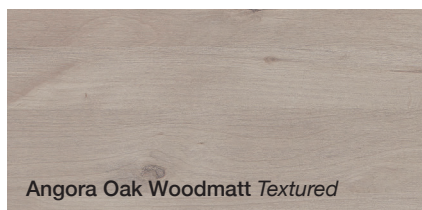

Mirrored Cabinets - Material Colour and Finish Options

TEXTURED WOODGRAIN FINISHES

Mirrored Cabinets - Material Colour and Finish Options

SILK FINISHES

POLYURETHANE FINISH (AVAILABLE ON PLUS MODELS ONLY)

Special Polyurethane colours available (fees apply). *Please note no custom polyurethane colours available on Shelf models.*