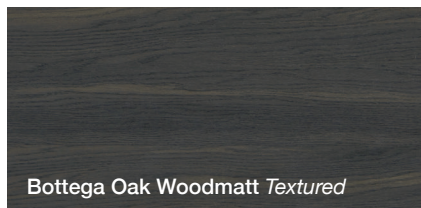

Mirrored Cabinets - Material Colour and Finish Options

TEXTURED WOODGRAIN FINISHES

Mirrored Cabinets - Material Colour and Finish Options

SILK FINISHES

POLYURETHANE FINISH (AVAILABLE ON PLUS MODELS ONLY)

Special Polyurethane colours available (fees apply). *Please note no custom polyurethane colours available on Shelf models.*