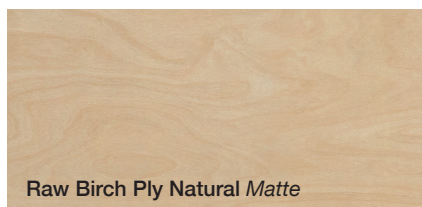

Mirrored Cabinets - Material Colour and Finish Options

TEXTURED WOODGRAIN FINISHES

Mirrored Cabinets - Material Colour and Finish Options

SILK FINISHES

POLYURETHANE FINISH (AVAILABLE ON PLUS MODELS ONLY)

Special Polyurethane colours available (fees apply). *Please note no custom polyurethane colours available on Shelf models.*