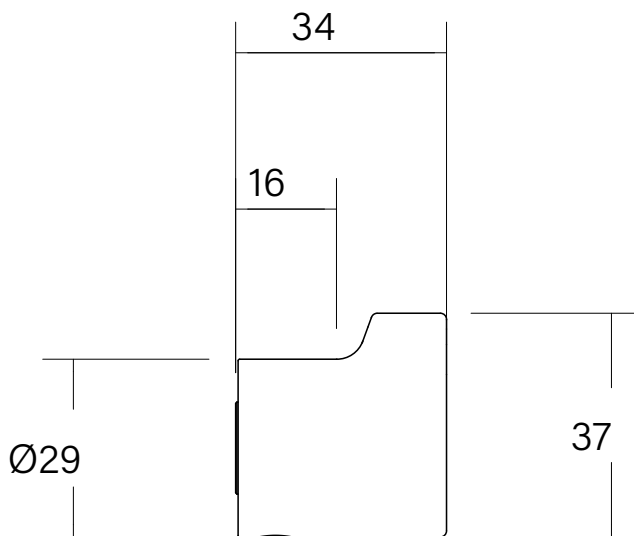

Faucet Strommen Vara Fin Robe Hook Chrome

40546

SPECIFICATIONS

Recommended Use	Domestic; Commercial; Hotel
Colour Finish	Chrome
Primary Material	Brass

WARRANTY

Replacement Only - Domestic Use (Years)	40
Parts Replacement Only (Years)	10

Please refer to Warranty Page for full Terms and Conditions

Dimensions are nominal measurements only.

CLEANING RECOMMENDATIONS:

We recommend the use of soapy water or approved cleaners. This product should not be cleaned with abrasive materials. Damage caused by any improper treatment is not covered by the product warranty. Refer to Warranty Conditions

Disclaimer: Products in this specification manual must by regulation be installed by licensed and registered trade people. The manufacturer/distributor reserves the right to vary specifications or delete models from their range without prior notification. Dimensions are nominal measurements only. Dimensions and set-outs listed are correct at time of publication however the manufacturer/distributor takes no responsibility for printing errors.

Published 11/02/2026

To see the complete Faucet Strommen
Vara range go to www.reece.com.au