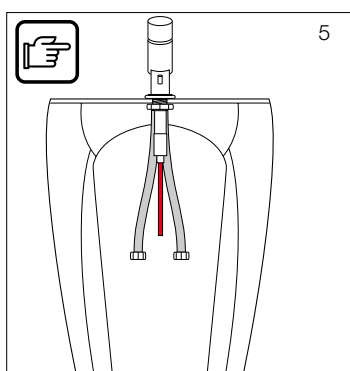

#### SPECIFICATION

<b>Fixing requirements</b>	Refer to diagram
<b>Integral overflow</b>	No
<b>Tap hole availability</b>	0 or 1 taphole
<b>Plug &amp; waste</b>	Suits 32 x 40mm non-overflow waste
<b>Water storage</b>	5.8 litres
<b>Colour availability</b>	White

## INSTALLATION

Fastening material

Flexible water connection hose

Plumbers, please ensure a copy of the installation instructions is left with the end user for future reference