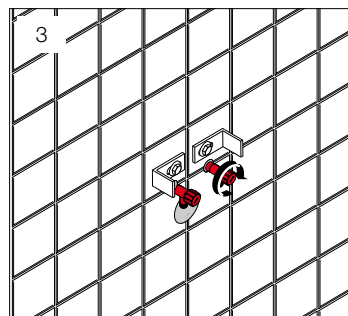

Flexible water connection hose