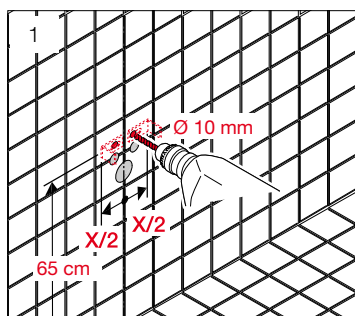

LAUFEN ILBAGNOLESSI One WALL PEDESTAL BASIN 520

INSTALLATION

Fastening material