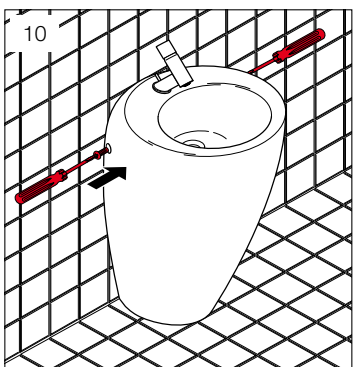

#### SPECIFICATION

<b>Fixing requirements</b>	Refer to diagram
<b>Integral overflow</b>	No
<b>Tap hole availability</b>	0 or 1 taphole
<b>Plug &amp; waste</b>	Suits 32 x 40mm non-overflow waste
<b>Water storage</b>	5.8 litres
<b>Colour availability</b>	White

## INSTALLATION

Fastening material

Flexible water connection hose

Plumbers, please ensure a copy of the installation instructions is left with the end user for future reference