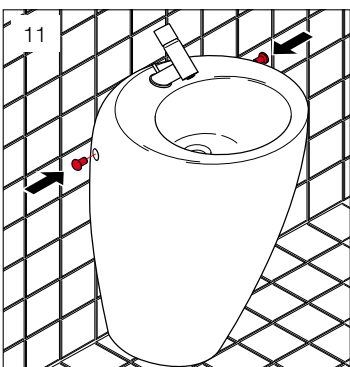

#### SPECIFICATION

<b>Fixing requirements</b>	Refer to diagram
<b>Integral overflow</b>	No
<b>Tap hole availability</b>	0 or 1 taphole
<b>Plug &amp; waste</b>	Suits 32 x 40mm non-overflow waste
<b>Water storage</b>	5.8 litres
<b>Colour availability</b>	White

## INSTALLATION

Fastening material

Flexible water connection hose

Plumbers, please ensure a copy of the installation instructions is left with the end user for future reference