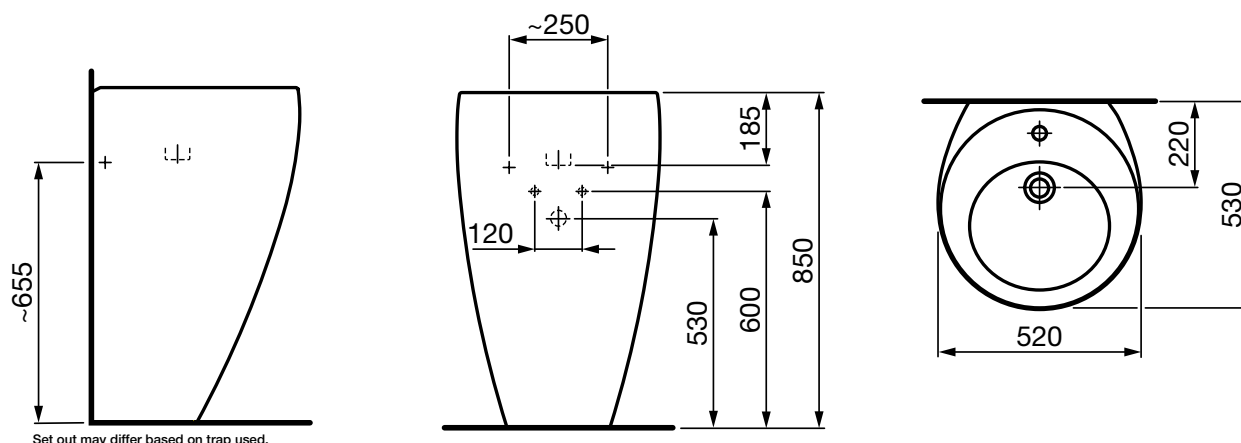

#### SPECIFICATION

<b>Fixing requirements</b>	Refer to diagram
<b>Integral overflow</b>	No
<b>Tap hole availability</b>	0 or 1 taphole
<b>Plug &amp; waste</b>	Suits 32 x 40mm non-overflow waste
<b>Water storage</b>	5.8 litres
<b>Colour availability</b>	White