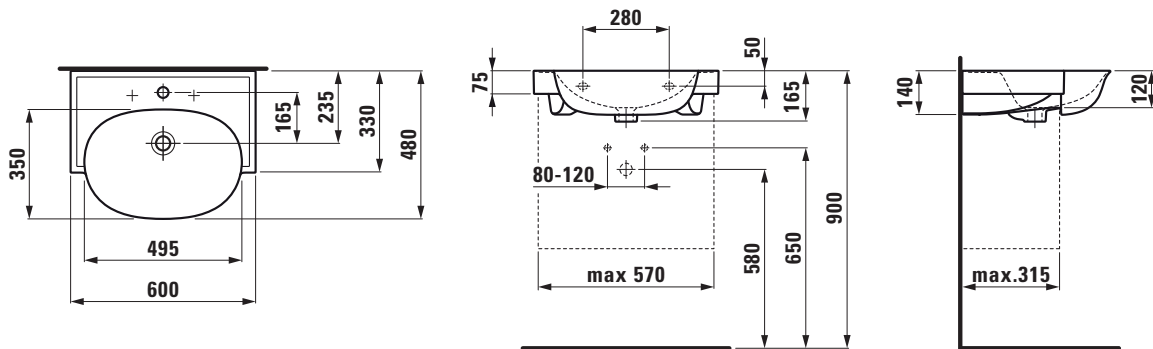

LAUFEN The New Classic Wall / Vanity Basin Only 1 Taphole with Over Flow 600x480 White

9510140

SPECIFICATIONS

Recommended Use	Domestic, Hotel & Commercial
Material	SaphirKeramik
Basin Colour	White
Bowl Capacity	5.1 ltr
Weight	14 kg
Taphole Configuration	1 Taphole
Overflow Configuration	Integrated Overflow
Plug & Waste	Sold Separately
Tapware	Sold Separately

WARRANTY

Warranty - Domestic Use	15 Years
Spare Parts & Labour	12 Months

Please refer to Warranty Page for full Terms and Conditions

Dimensions are nominal measurements only.

CLEANING RECOMMENDATIONS:

We recommend the use of soapy water or approved cleaners. This product should not be cleaned with abrasive materials. Damage caused by any improper treatment is not covered by the product warranty. Refer to Warranty Conditions

Disclaimer: Products in this specification manual must by regulation be installed by licensed and registered trade people. The manufacturer/distributor reserves the right to vary specifications or delete models from their range without prior notification. Dimensions are nominal measurements only. Dimensions and set-outs listed are correct at time of publication however the manufacturer/distributor takes no responsibility for printing errors.

Published 09/10/2020

To see the complete LAUFEN range go to www.reece.com.au