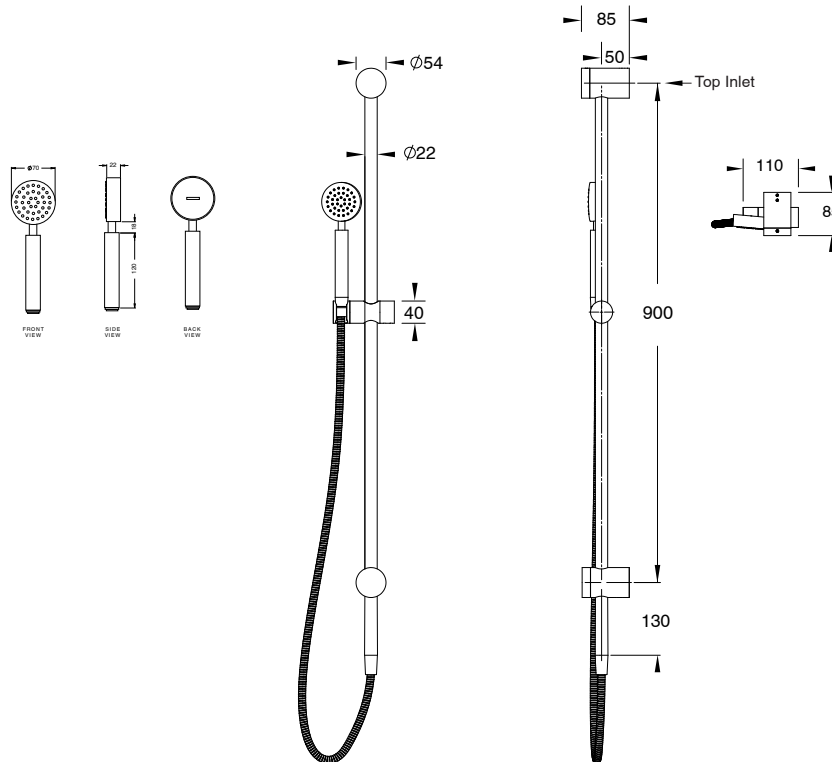

Milli Mood Edit Single Rail Shower with Wall Water Inlet PVD Brushed Bronze (3 Star)

9511161

SPECIFICATIONS

Recommended Use	Domestic, Hotel & Commercial
Colour	PVD Brushed Bronze
Recommended Pressure Range	300 - 500 kPa
Maximum Continuous Working Temperature	65 deg C
Suitable for Storage Tank Hot Water	Yes
Suitable for Continuous Flow Hot Water	Yes
Suitable for Gravity Feed Hot Water	No

WARRANTY

Warranty - Domestic Use	15 Years
Spare Parts & Labour	12 Months

Please refer to Warranty Page for full Terms and Conditions

Dimensions are nominal measurements only.

CLEANING RECOMMENDATIONS:

We recommend the use of soapy water or approved cleaners. This product should not be cleaned with abrasive materials. Damage caused by any improper treatment is not covered by the product warranty. Refer to Warranty Conditions

Disclaimer: Products in this specification manual must by regulation be installed by licensed and registered trade people. The manufacturer/distributor reserves the right to vary specifications or delete models from their range without prior notification. Dimensions are nominal measurements only. Dimensions and set-outs listed are correct at time of publication however the manufacturer/distributor takes no responsibility for printing errors.

Published 05/07/2024

To see the complete Milli range go to www.reece.com.au