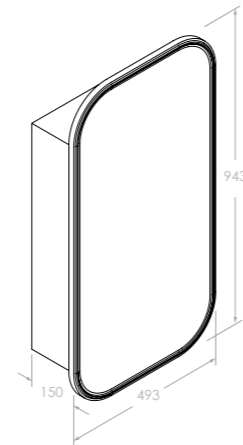

Configuration & Size