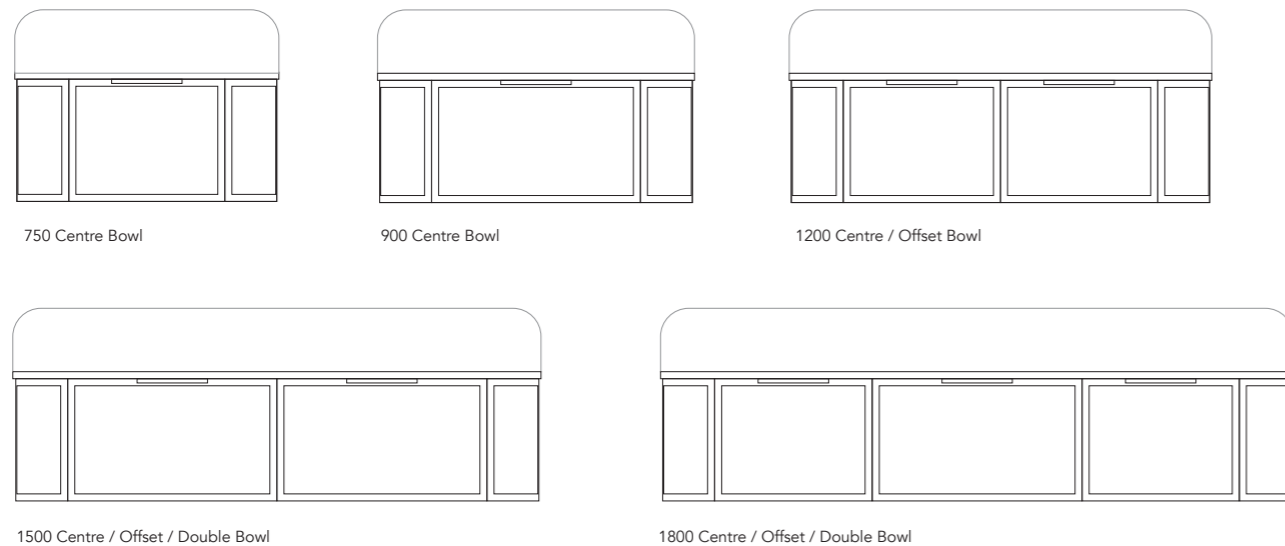

Top & Splashback Options

- 20mm Benchtop with 135mm curved radius
- Complimentary 180mm splashback with 80mm radius, in matching benchtop colour
- Available in Cherry Pie Solid Surface, Friday Hybrid Quartz and Caesarstone (additional charges apply for Caesarstone)

Francis Handle

Flo All-Drawer Configurations

347mm cabinet height, 547mm overall height (including benchtop & splashback), 500mm depth

Archie All-Door

Featuring a stunning v-groove and arched detailed door front, 40mm thick benchtop and curved splashback, the Archie All-Door vanity adds a touch of luxury to any Australian home.