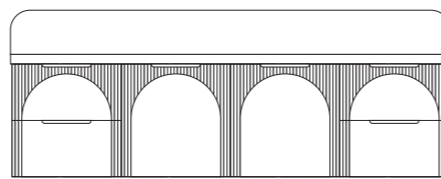

Door & Drawer Configurations

480mm cabinet height, 700mm overall height (including benchtop & splashback), 500mm depth

1350mm Centre Bowl

1350mm Double Bowl

1800mm Centre Bowl / Double Bowl

Archie Door & Drawer, 1800 Double Bowl
Ultra White Matte cabinet finish
Organic White Caesarstone benchtop
Brushed Brass Aria Handles