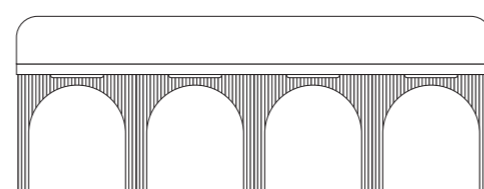

- Chrome Universal Plug & Waste included
- Space Saver Plumbing Kit included
- Australian Made

Aria Handle

Brushed Brass

Matte White

Brushed Nickel

Matte Black

All-Door Configurations

480mm cabinet height, 700mm overall height (including benchtop & splashback), 500mm depth

900mm Centre Bowl

1350mm Centre Bowl / Double Bowl

1800mm Centre Bowl / Double Bowl

Archie All-Door, 900 Centre
Coastal Oak Woodmatt cabinet finish
40mm Organic White Caesarstone benchtop & splash
Matte White Aria Handles