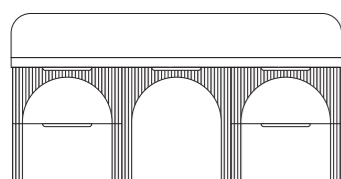

Door & Drawer Configurations

480mm cabinet height, 700mm overall height (including benchtop & splashback), 500mm depth

1350mm Centre Bowl

1350mm Double Bowl

1800mm Centre Bowl / Double Bowl

Archie Door & Drawer, 1800 Double Bowl
Ultra White Matte cabinet finish
Organic White Caesarstone benchtop
Brushed Brass Aria Handles