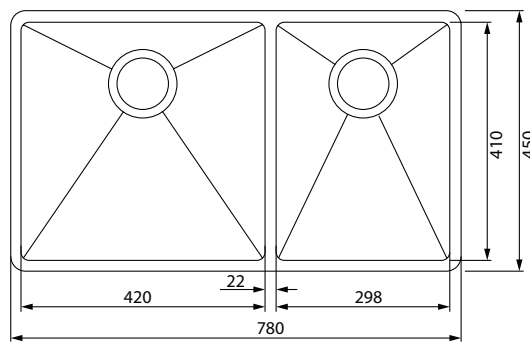

Article Number	127.0503.561-FPC
Dimensions	780 x 450mm
Cabinet Base	800mm
Bowl Size	420 x 410 x 200mm/34L 298 x 410 x 200mm/24L
Bowl Radius	12mm
Cut-Out Size	Template
Cut-Out Template	Yes
Waste Outlet	Semi Integrated Waste
Overflow	No
Tap Holes	No
Remote Waste	No
Opposite Configuration	Yes