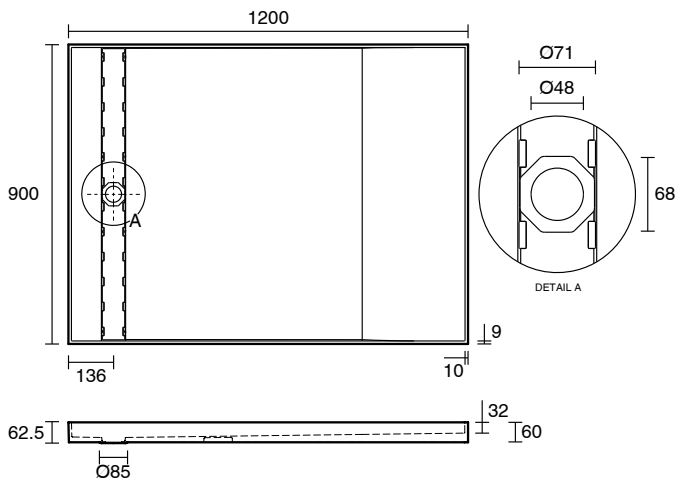

Posh Solus Tile Over Shower Tray with 860mm Long Rear Matte Black Tile Insert Channel Suits Tiles 9mm and up (For 2 Wall / Corner Install) 900mm x 1200mm

9512267

SPECIFICATIONS

Recommended Use	Domestic, Hotel & Commercial
Shower Base Colour	Grey
Shower Base Material	SMC
Shower Grate Material	Stainless Steel (316 Grade)
Waste Position	Centre Rear
Shower Base Waste Size	50 mm
Weight of Shower Base	22 kg
Usage	Corner Install

WARRANTY

Warranty - Domestic Use	10 Years
Spare Parts & Labour	12 Months

Please refer to Warranty Page for full Terms and Conditions

Dimensions are nominal measurements only.

CLEANING RECOMMENDATIONS:

We recommend the use of soapy water or approved cleaners. This product should not be cleaned with abrasive materials. Damage caused by any improper treatment is not covered by the product warranty. Refer to Warranty Conditions

Disclaimer: Products in this specification manual must by regulation be installed by licensed and registered trade people. The manufacturer/distributor reserves the right to vary specifications or delete models from their range without prior notification. Dimensions are nominal measurements only. Dimensions and set-outs listed are correct at time of publication however the manufacturer/distributor takes no responsibility for printing errors.

Published 31/07/2023

To see the complete Posh range go to
www.reece.com.au