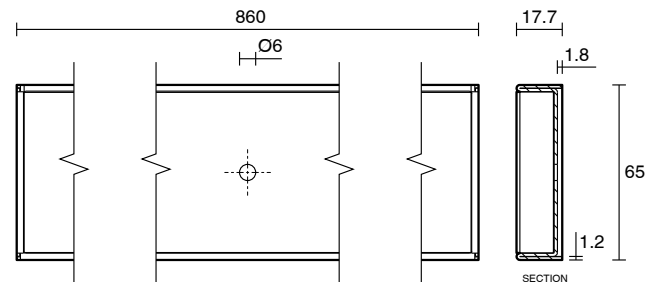

Posh Solus Tile Over Shower Tray with 860mm Long Rear Matte Black Tile Insert Channel Suits Tiles 9mm and up (For 2 Wall / Corner Install) 900mm x 1200mm

9512267

SPECIFICATIONS

Recommended Use	Domestic, Hotel & Commercial
Shower Base Colour	Grey
Shower Base Material	SMC
Shower Grate Material	Stainless Steel (316 Grade)
Waste Position	Centre Rear
Shower Base Waste Size	50 mm
Weight of Shower Base	22 kg
Usage	Corner Install

WARRANTY

Warranty - Domestic Use	10 Years
Spare Parts & Labour	12 Months

Please refer to Warranty Page for full Terms and Conditions

Dimensions are nominal measurements only.

CLEANING RECOMMENDATIONS:

We recommend the use of soapy water or approved cleaners. This product should not be cleaned with abrasive materials. Damage caused by any improper treatment is not covered by the product warranty. Refer to Warranty Conditions

Disclaimer: Products in this specification manual must by regulation be installed by licensed and registered trade people. The manufacturer/distributor reserves the right to vary specifications or delete models from their range without prior notification. Dimensions are nominal measurements only. Dimensions and set-outs listed are correct at time of publication however the manufacturer/distributor takes no responsibility for printing errors.

Published 31/07/2023

To see the complete Posh range go to
www.reece.com.au