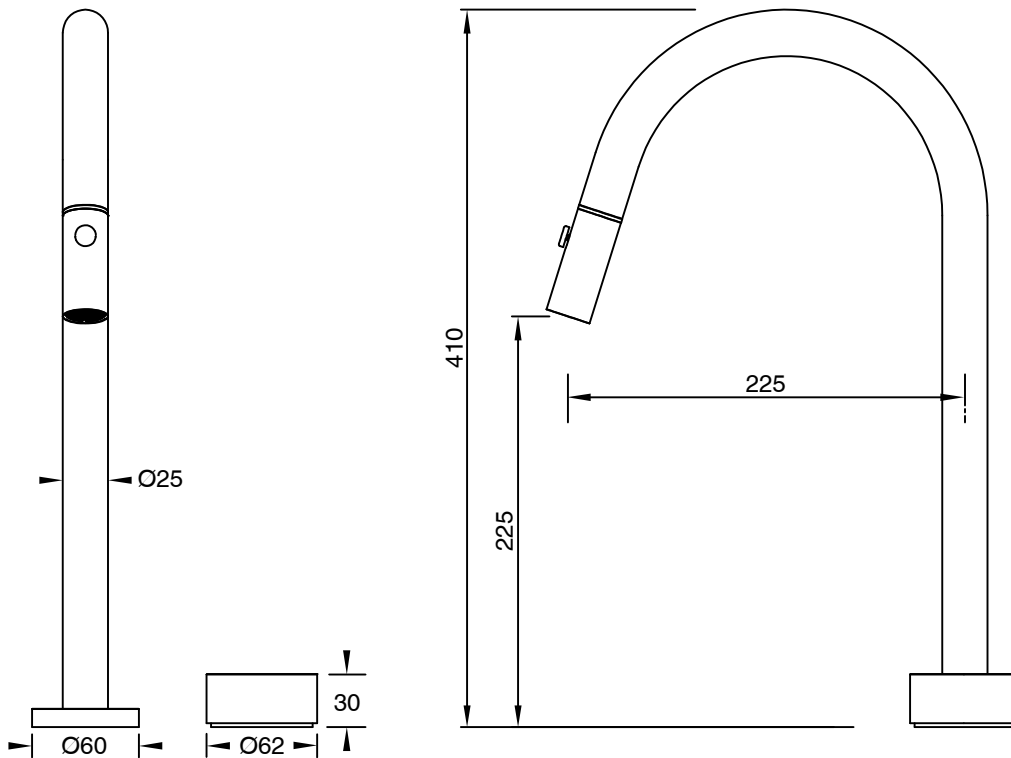

Milli

Milli Pure Progressive Sink Mixer Tap Set with Pull Out Spray PVD Brushed Gold (4 Star)

9510952

SPECIFICATIONS	
Recommended Use	Domestic;Hotel;Commercial
Colour Finish	Brushed Gold
Primary Material	DR Brass
Recommended Pressure Range	150 - 500 kPa as per AS3500
Max Continuous Working Temperature (deg C)	65
Min Continuous Working Temperature (deg C)	5
Hot Water Unit Suitability	Storage Tank;Continuous Flow
WARRANTY	
Warranty - Domestic Use (Years)	15
Spare Parts & Labour (Years)	1
<i>Please refer to Warranty Page for full Terms and Conditions</i>	

Disclaimer: Products in this specification manual must by regulation be installed by licensed and registered trade people. The manufacturer/distributor reserves the right to vary specifications or delete models from their range without prior notification. Dimensions are nominal measurements only. Dimensions and set-outs listed are correct at time of publication however the manufacturer/distributor takes no responsibility for printing errors.