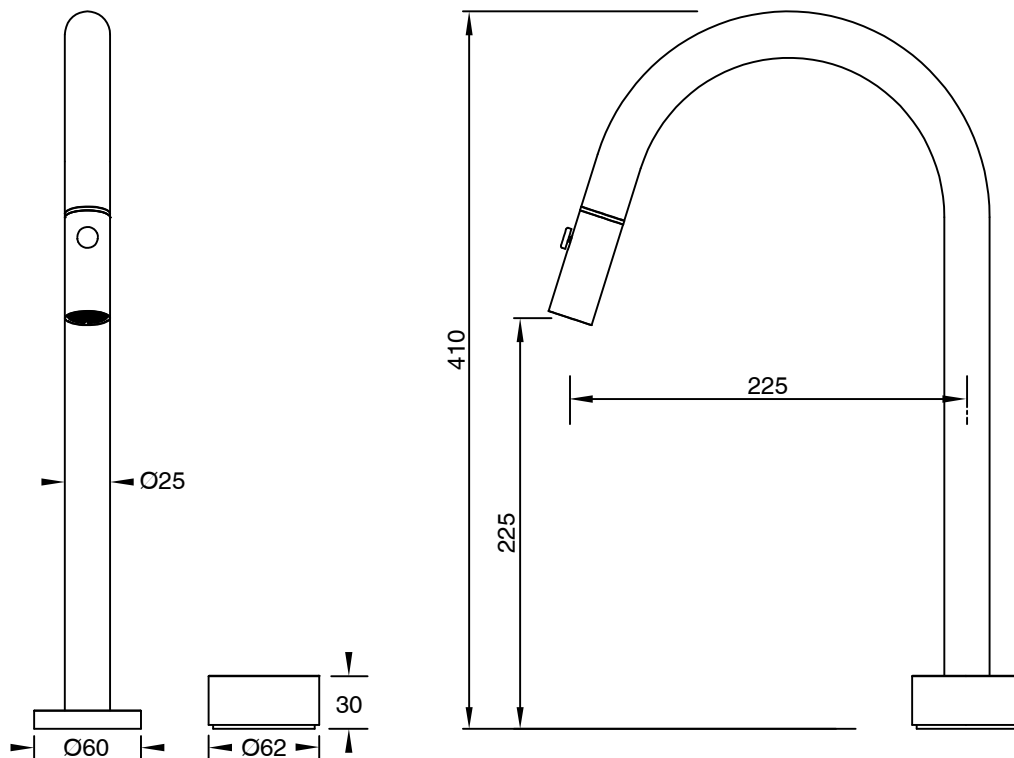

SUSSEX

Sussex Pure Progressive Sink Mixer Tap Set with Pull Out Spray and Linear Textured Handle PVD Brushed Nickel (4 Star) 9511628

SPECIFICATIONS	
Recommended Use	Residential;Commercial
Colour Finish	Brushed Nickel
Primary Material	DR Brass
Recommended Pressure Range	150 - 500 kPa as per AS3500
Max Continuous Working Temperature (deg C)	65
Min Continuous Working Temperature (deg C)	1
WARRANTY	
Residential Use (Years)	40
Commercial Use (Years)	10
<i>Please refer to Sussex Warranty page for full Terms and Conditions</i>	

Disclaimer: Products in this specification manual must by regulation be installed by licensed and registered trade people. The manufacturer/distributor reserves the right to vary specifications or delete models from their range without prior notification. Dimensions are nominal measurements only. Dimensions and set-outs listed are correct at time of publication however the manufacturer/distributor takes no responsibility for printing errors.