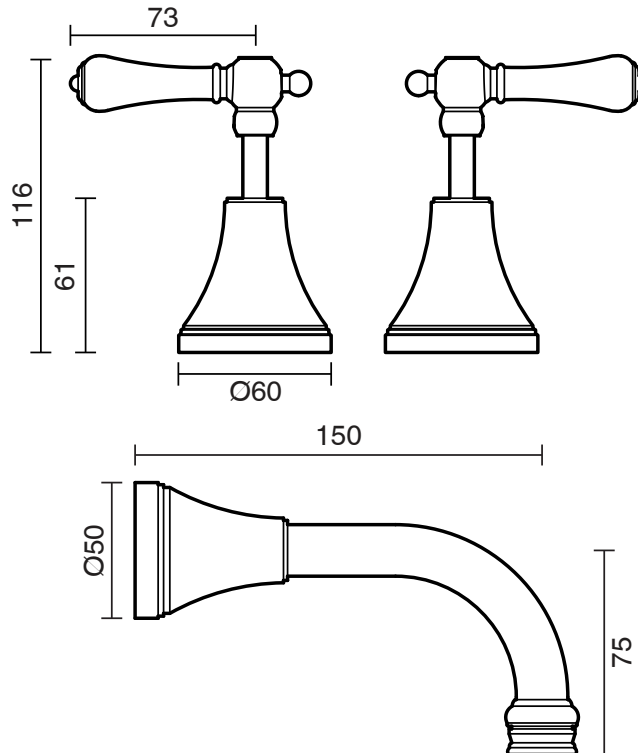

KADO

Kado Era Wall Basin Set 150mm Lever Porcelain Handle Chrome (5 Star)

9508832

SPECIFICATIONS

Recommended Use	Domestic, Hotel & Commercial
Colour	Chrome with Porcelain Handles
Finish	Polished
Material	DR Brass
Recommended Pressure Range	150 - 500 kPa
Maximum Continuous Working Temperature	80 deg C
Suitable for Storage Tank Hot Water	Yes
Suitable for Continuous Flow Hot Water	Yes
Suitable for Gravity Feed Hot Water	No

WARRANTY

Warranty - Domestic Use	10 Years
Spare Parts & Labour	12 Months

Please refer to Warranty Page for full Terms and Conditions

Dimensions are nominal measurements only.

CLEANING RECOMMENDATIONS:

We recommend the use of soapy water or approved cleaners. This product should not be cleaned with abrasive materials. Damage caused by any improper treatment is not covered by the product warranty. Refer to Warranty Conditions

Disclaimer: Products in this specification manual must by regulation be installed by licensed and registered trade people. The manufacturer/distributor reserves the right to vary specifications or delete models from their range without prior notification. Dimensions are nominal measurements only. Dimensions and set-outs listed are correct at time of publication however the manufacturer/distributor takes no responsibility for printing errors.

Published 12/10/2023

To see the complete Kado range go to www.reece.com.au