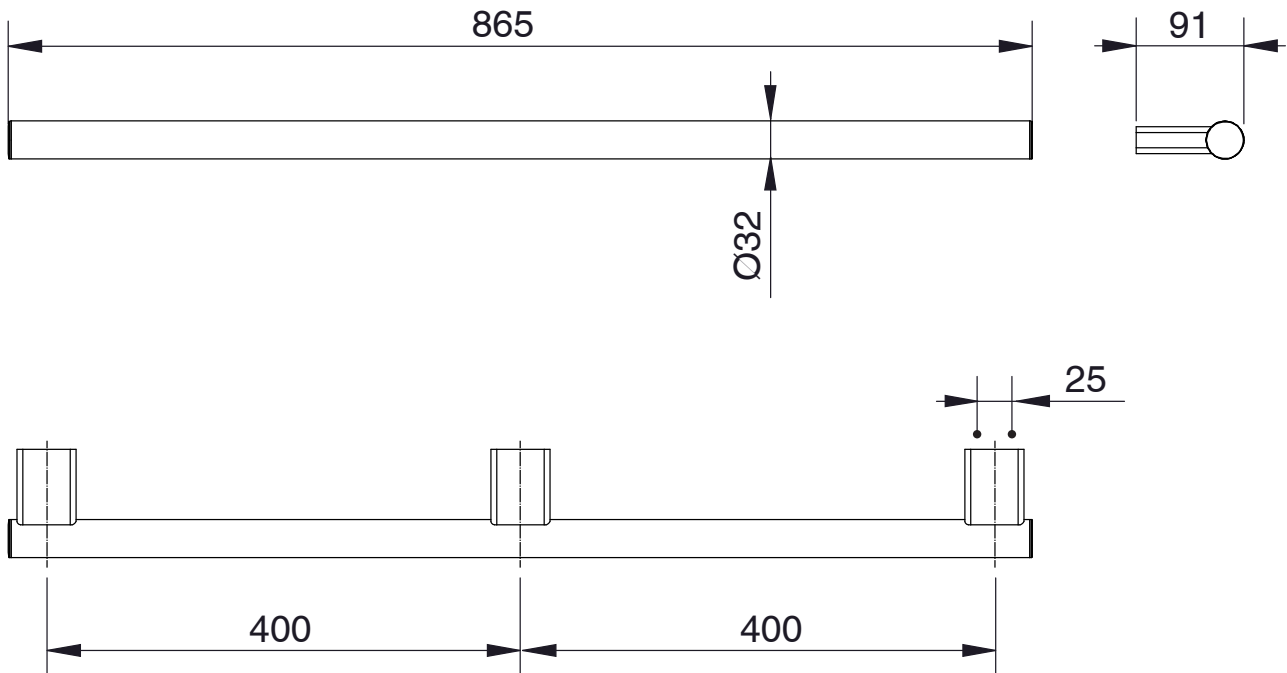

Dimensions are nominal measurements only.

CLEANING RECOMMENDATIONS:

We recommend the use of soapy water or approved cleaners. This product should not be cleaned with abrasive materials. Damage caused by any improper treatment is not covered by the product warranty. Refer to Warranty Conditions

Disclaimer: Products in this specification manual must by regulation be installed by licensed and registered trade people. The manufacturer/distributor reserves the right to vary specifications or delete models from their range without prior notification. Dimensions are nominal measurements only. Dimensions and set-outs listed are correct at time of publication however the manufacturer/distributor takes no responsibility for printing errors.

Published 21/03/2024

To see the complete Mizu range go to www.reece.com.au