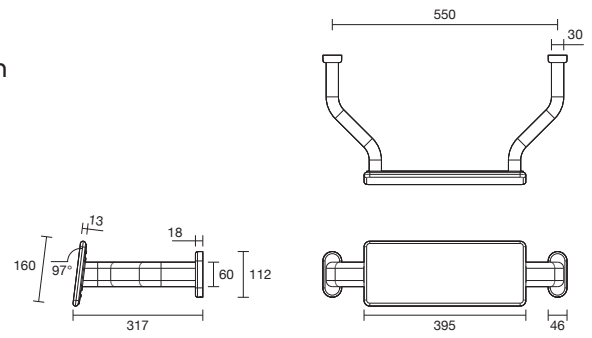

Toilet Accessories

Turn virtually any toilet suite into an accessible design with Mizu's comprehensive range of toilets accessories.

Mizu Drift Accessible Backrest

Polished Stainless Steel
2266566

Suits single accessible cubicle or combined accessible compartment
Removable installation with optional Backrest Mount Covers
Polar White UV stabilised HDPE rounded edge back support

Stainless steel fixing screws supplied
Complies with section 12.2.4 of AS 1428.1:2021 for sanitary facilities