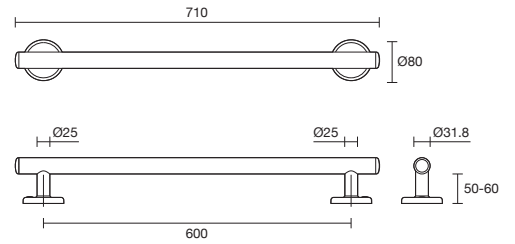

Mizu Drift 450mm Grab Rail Straight

Polished Stainless Steel
2266506

Complies to Australian Standard
AS 1428.1: 2021 Section 14
304 stainless steel
560mm rail length with
450mm fixing distance

55mm Wall clearance
Stainless steel fixing screws supplied
80mm Domed Hygienic Seal
with BioArmour™ protection