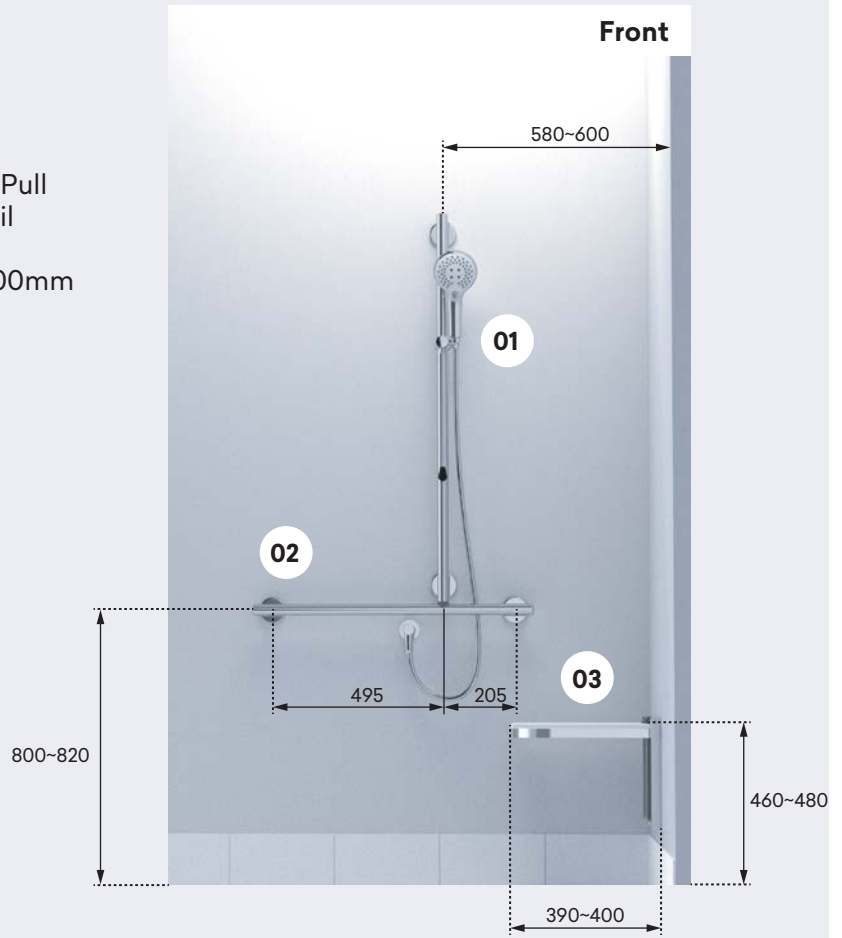

Compliant Shower Install

Mizu Drift Accessible Shower Set

01 Mizu Drift Shower Kit with Push Pull

02 Mizu Drift Handshower Grab Rail

700 x 1100mm

03 Mizu Drift Shower Seat 960 x 400mm