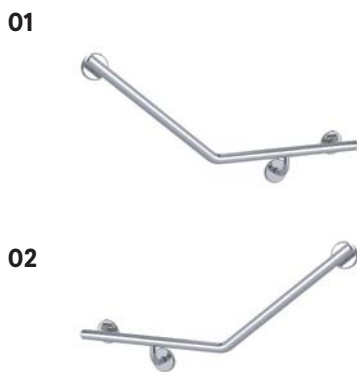

Mizu Drift 40° Ambulant WC

Polished Stainless Steel - 9513071
Brushed Stainless Steel - 9513070
Matte Black - 9513072
Brushed Gunmetal - 9513074
Brushed Brass - 9513073

01 Mizu Drift 450 x 450 x 40° Ambulant Toilet Grab Rail Right Hand

02 Mizu Drift 450 x 450 x 40° Ambulant Toilet Grab Rail Left Hand