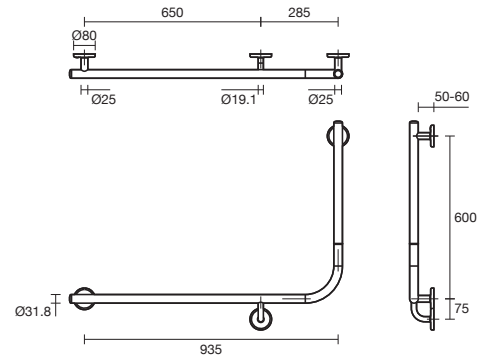

**Brushed Brass
2266704**

Right Hand

**Polished Stainless Steel
2266522**

**Brushed Stainless Steel
2266521**

**Matte Black
2266523**

**Brushed Gunmetal
2266524**

**Brushed Brass
2266705**

Compliant Grab Rails