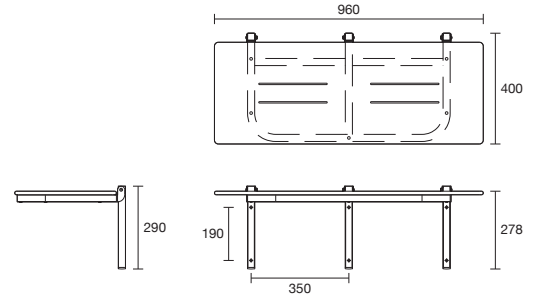

Showers

Brushed Stainless Steel
2266575

Matte Black
2266577

White
2266578

Mizu Drift Shower Seat

Polished Stainless Steel
2266576

960mm x 400mm Seat size
 Folds up and down with tension hinges
 Complies to Australian Standard AS 1428.1:2021 Section 12
 Self draining channels