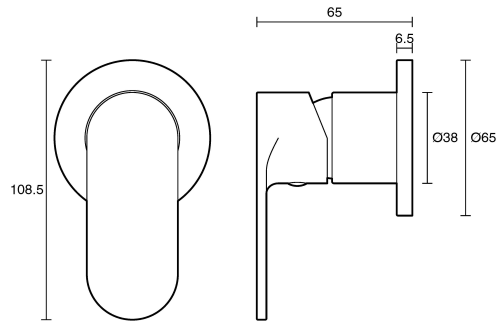

**Mizu Drift
Shower Mixer Kit**

Chrome
2267361

Complies to Australian Standard
AS 1428.1: 2021 Section 12

53mm pin lever

Retrofittable trimset with
universal inwall body technology

Lead free

Brushed Nickel
9512382