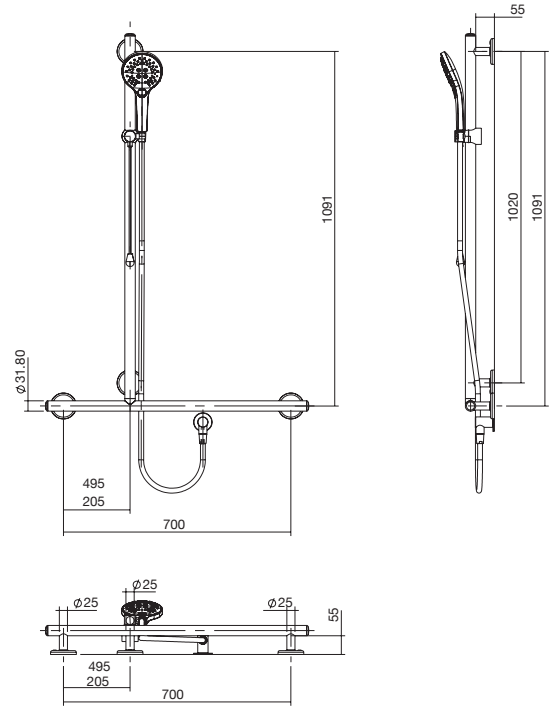

Showers

This superb range extends the striking lines of our rail showers with the addition of integrated grab rails for a completely seamless look.

Mizu Drift 700 x 1100mm T-Shower Grab Rail Kit with Push Pull

Polished Stainless Steel
9513085

3 function WELS 5 Star 6L/min handshower
2 part modular rail can be installed left, right or middle fix
Push-PullMe® extended shower height adjustment rod
700mm X 1100mm grab rail

Complies to Australian Standard AS 1428.1:2021 Sections 12 and 14
Self locking Friction Slide handset cradle
80mm Domed Hygienic Seal with BioArmour™ protection
Silverflex PVC shower hose
Hose Restrictor bracket available