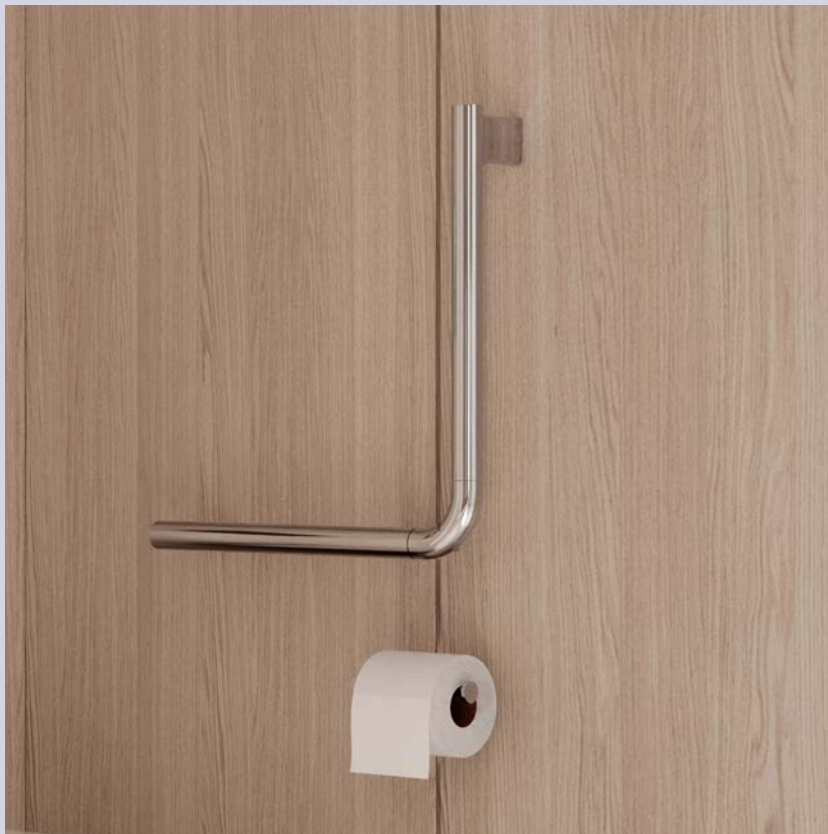

**01 Mizu Drift
1110 x 1030 x 600 x 90°
Accessible Grab Rail**
**02 Mizu Drift
Accessible Backrest**

Mizu Drift Accessible Shower Set

Polished Stainless Steel - 9513031
 Brushed Stainless Steel - 9513030
 Matte Black - 9513032
 Brushed Gunmetal - 9513034
 Brushed Brass - 9513033

**01 Mizu Drift Handshower
Grab Rail 700 x 1100mm**
**02 Mizu Drift Shower Kit with
Push Pull**
**03 Mizu Drift Shower Seat
960 x 400mm**

Assisted Living Grab Rails

Mizu's assisted living grab rails offer a stylised design that blend seamlessly into any room, making them perfect for non-compliant spaces.