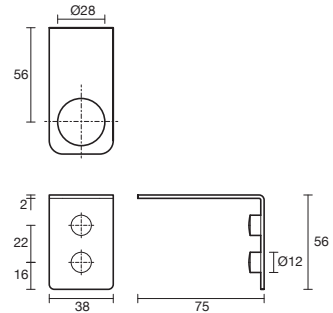

**Mizu Drift
Robe Hook**

Chrome
2202021

62mm projection to ensure hanging stability
Robust brass construction
Complies to Australian Standard AS 1428.1: 2021