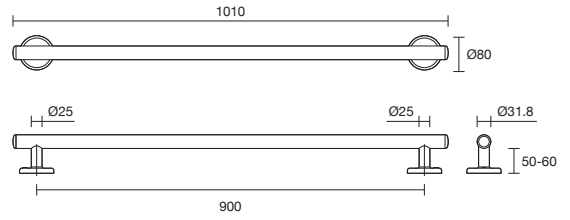

Compliant Grab Rails

Mizu Drift 900mm Grab Rail Straight

Polished Stainless Steel
2266514

Complies to Australian Standard AS 1428.1: 2021 Section 14

304 stainless steel

1010mm rail length with 900mm fixing distance

55mm Wall clearance

Stainless steel fixing screws supplied

80mm Domed Hygienic Seal with BioArmour™ protection