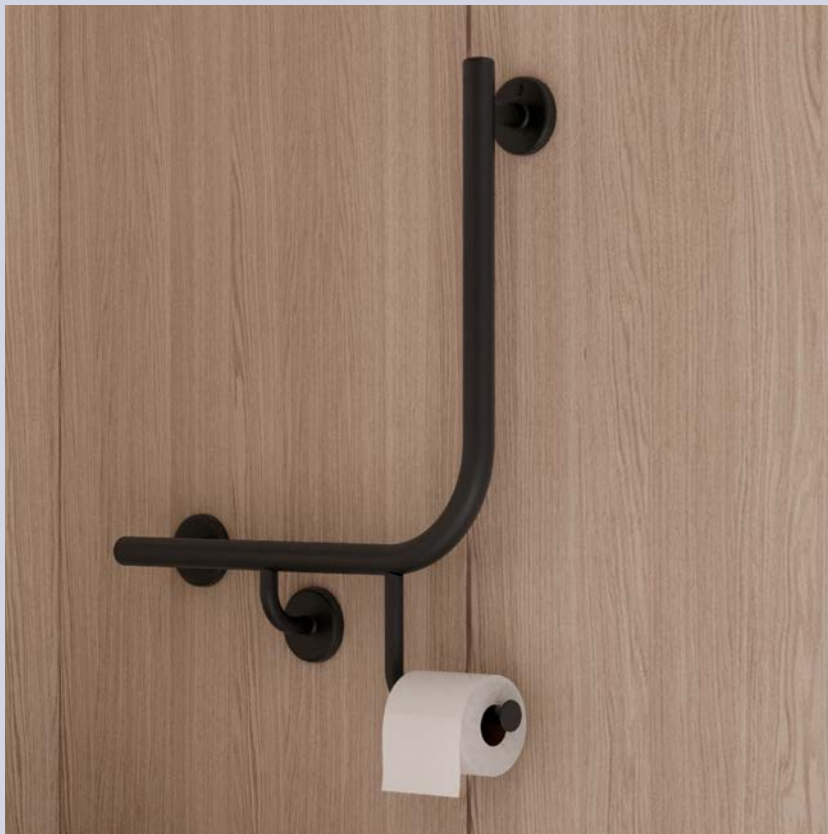

Compliant Grab Rails

Mizu's fully compliant modular grab rails deliver unmatched strength and safety for even the most demanding environments.

Available in multiple colours & finishes to suit any design.

Integrated anti-microbial technology.

AS1428.1 Accessible Compliant for a range of applications.