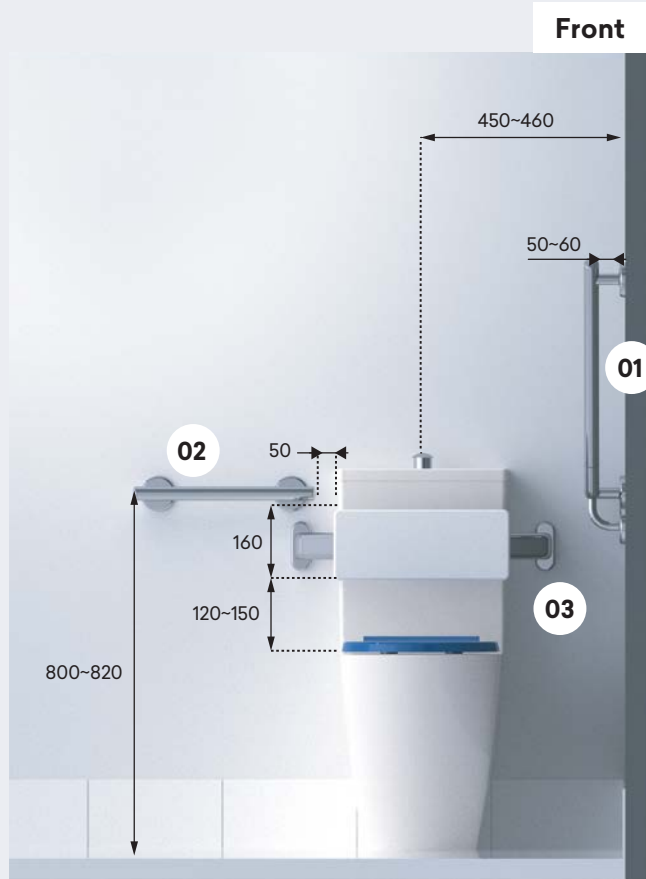

Compliant Toilet Install

Mizu Drift 40° Accessible WC Kit

01 Mizu Drift 870 x 700 x 40°
Accessible Toilet Grab Rail

02 Mizu Drift 300mm Grab Rail Straight

03 Mizu Drift Accessible Backrest