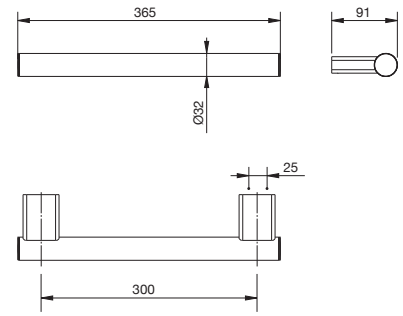

Assisted Living Grab Rails

Brushed Nickel
2265141

Matte Black
2218606

Mizu Drift Assisted Living Straight Rail 300mm

365mm rail length with 300mm fixing distance
91mm projection
For residential use, not compliant to
Australian Standard AS 1428.1: 2021

Chrome
2218605