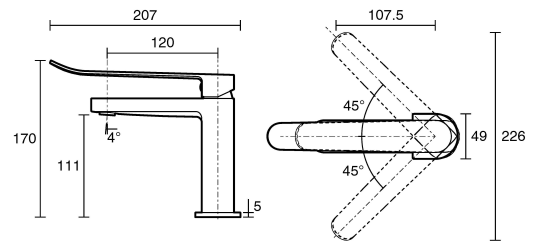

Mizu Soothe MK2 Basin Mixer With Extended Lever

Complies to Australian Standard AS 1428.1: 2021 Section 12

200mm extended lever

Lead free

Brushed Nickel
2267375

Matte Black
2267368

Brushed Gunmetal
2267382

Brushed Brass
2267383