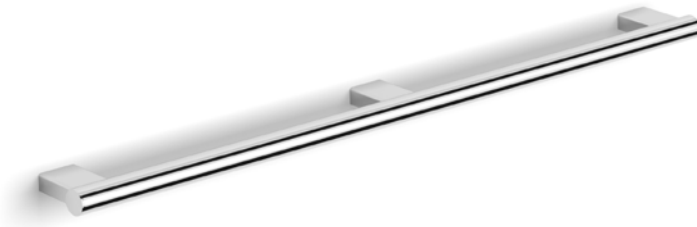

**Mizu Drift Assisted
Living Straight Rail
600mm**

Chrome
2218607

665mm rail length with 600mm fixing distance
91mm projection
For residential use, not compliant to
Australian Standard AS 1428.1: 2021