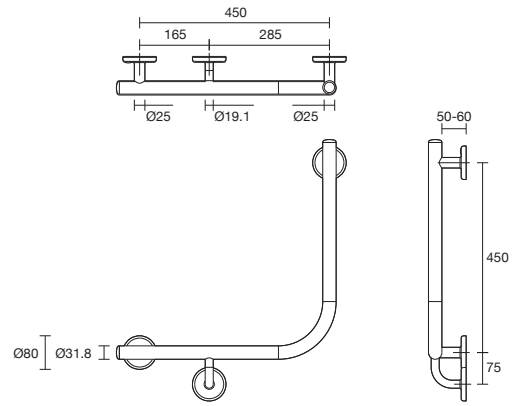

Compliant Grab Rails

With a selection of modern designs, Mizu's modular grab rails bring a new level of style to applications like healthcare & public spaces.

Mizu Drift 450 x 450 x 90° Ambulant Toilet Grab Rail

Left Hand
Polished Stainless Steel
2266526

Complies to Australian Standard AS 1428.1: 2021 Sections 13 and 14
450 x 450mm

304 stainless steel
55mm Wall clearance
Stainless steel fixing screws supplied
80mm Domed Hygienic Seal with BioArmour™ protection

Left Hand

Brushed Stainless Steel
2266525

Matte Black
2266527

Brushed Gunmetal
2266528

Brushed Brass
2266706

Right Hand

Polished Stainless Steel
2266530

Brushed Stainless Steel
2266529

Matte Black
2266531

Brushed Gunmetal
2266532

Brushed Brass
2266707