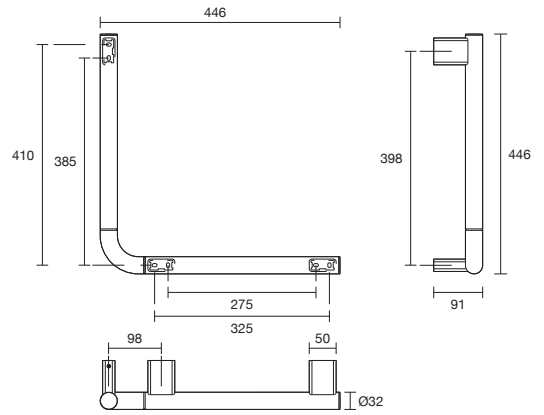

Assisted Living Grab Rails

Bringing elevated design to residential homes, our assisted living grab rails seamlessly provide support without feeling clinical.

Mizu Drift Assisted Living 450 x 450mm 90° Angled Grab Rail

Chrome
2265148

446 x 1230mm

300mm horizontal fixing distance

1185 vertical fixing distance

2 piece modular design

32mm diameter rail

For residential use, not compliant to Australian Standard AS 1428.1: 2021

Matte Black
2265149

Brushed Nickel
2265150