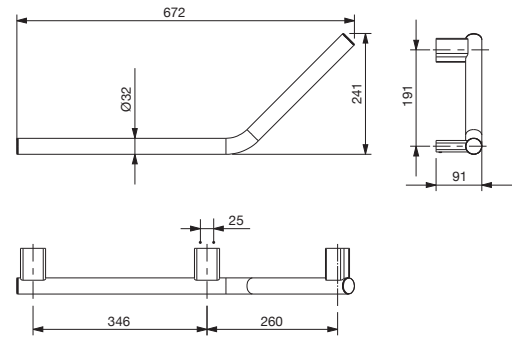

Brushed Nickel
2265146