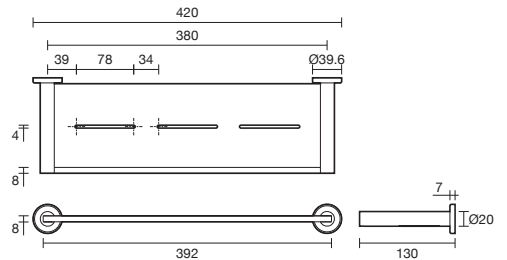

Can be installed in any direction
3 screw fixing points with removable cover plate
Complies to Australian Standard AS 1428.1: 2021

Brushed Nickel
2269168

Matte Black
2269167

Brushed Gunmetal
2269169

Brushed Brass
2269170