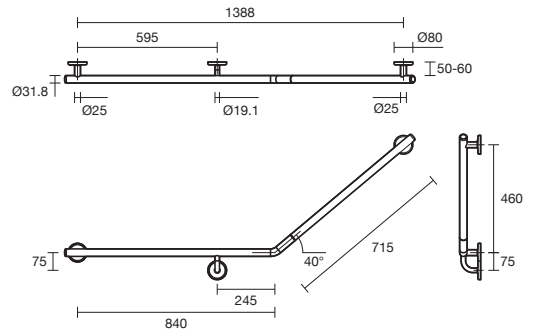

**Mizu Drift 840 x 715 x 40°
Accessible Toilet Grab Rail**

Left Hand
Polished Stainless Steel
2266534

Complies to Australian Standard
AS 1428.1: 2021 Sections 12 and 14
840 x 715mm
1388mm total width
450mm total height
2 piece modular design

304 stainless steel
55mm Wall clearance
Stainless steel fixing screws supplied
80mm Domed Hygienic Seal
with BioArmour™ protection

Left Hand

Brushed Stainless Steel
2266533

Matte Black
2266535

Brushed Gunmetal
2266536

Brushed Brass
2266708

Right Hand

Polished Stainless Steel
2266538

Brushed Stainless Steel
2266537

Matte Black
2266539

Brushed Gunmetal
2266540

Brushed Brass
2266709