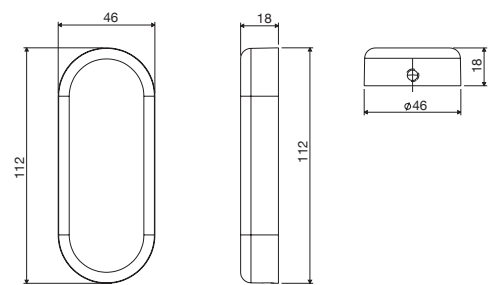

Brushed Stainless Steel
2266570

Matte Black
2266572

Brushed Gunmetal
2266574

Brushed Brass
2266716

White
2266573