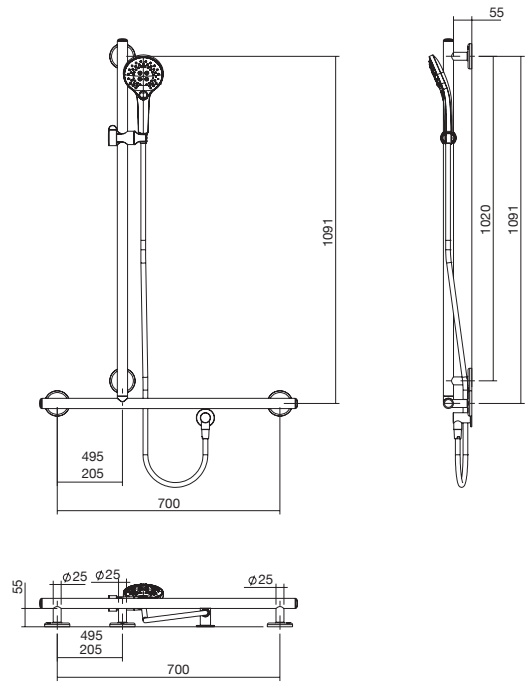

Showers

Mizu Drift 700 x 1100mm T-Shower Grab Rail Kit

Polished Stainless Steel
9513080

3 function WELS 5 Star 6L/min handshower
2 part modular rail can be installed
left, right or middle fix
700mm X 1100mm grab rail
Complies to Australian Standard
AS 1428.1:2021 Sections 12 and 14

Twist lock handset cradle
80mm Domed Hygienic Seal
with BioArmour™ protection
Silverflex PVC shower hose
Hose Restrictor bracket available