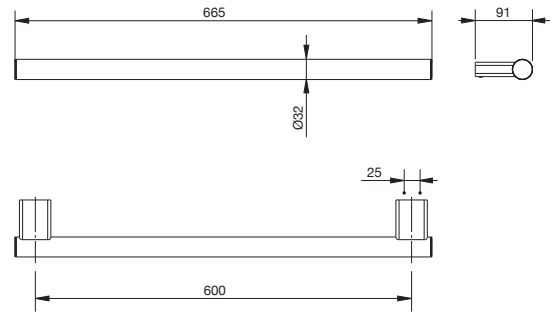

**Mizu Drift Assisted
Living Straight Rail
600mm**

Chrome
2218607

665mm rail length with 600mm fixing distance
91mm projection
For residential use, not compliant to
Australian Standard AS 1428.1: 2021

**Mizu Drift Assisted
Living Straight Rail
800mm**

Chrome
2218609

865mm rail length with 800mm fixing distance
91mm projection
For residential use, not compliant to
Australian Standard AS 1428.1: 2021