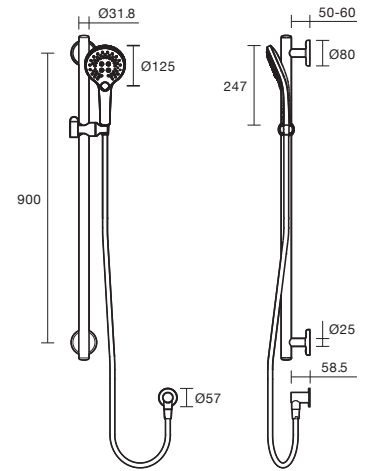

Twist lock handset cradle
80mm Domed Hygienic Seal
with BioArmour™ protection
Silverflex PVC shower hose
Hose Restrictor bracket available

Brushed Stainless Steel
9513081

Matte Black
9513082

Brushed Gunmetal
9513084

Brushed Brass
9513083

**Mizu Drift 900mm
Straight Handshower
Grab Rail Kit**

Polished Stainless Steel
9513075

3 function WELS 5 Star 6L/min handshower
900mm grab rail
Complies to Australian Standard
AS 1428.1:2021 Sections 12 and 14
Twist lock handset cradle