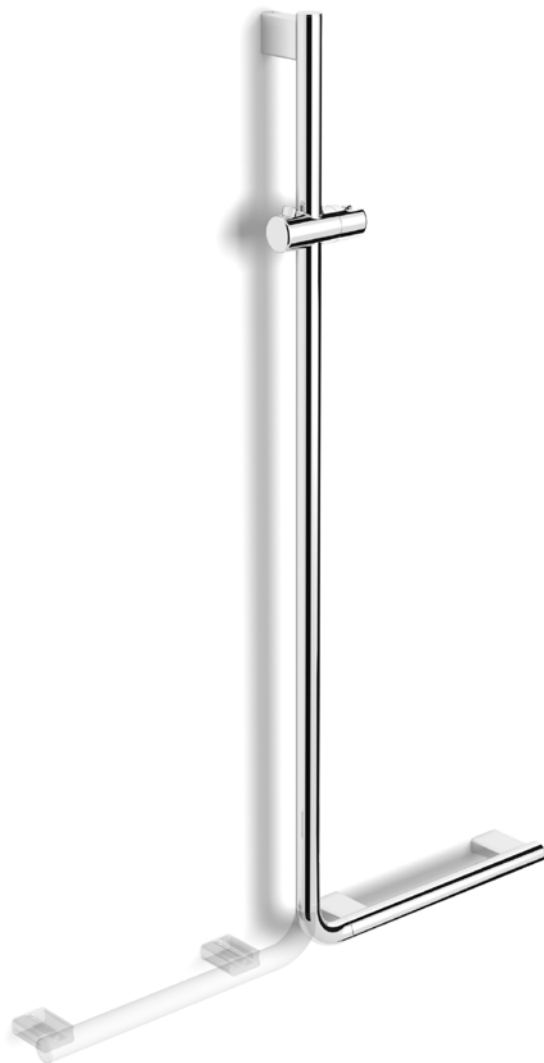

For residential use, not compliant to Australian Standard AS 1428.1: 2021

Assisted Living Grab Rails

Mizu Drift Assisted Living Shower Rail Straight

Chrome
2265152

905mm rail length
864mm fixing distance
32mm diameter rail

Pair with the 3* Mizu Drift Shower Grab Rail Conversion Kit

For residential use, not compliant to Australian Standard AS 1428.1: 2021

Brushed Nickel
2265154

Matte Black
2265153

**Mizu Drift Assisted Living
90 Degree Shower Rail**

Polished Stainless Steel
2218615

446 x 1230mm

300mm horizontal fixing distance

1185 vertical fixing distance

2 piece modular design

32mm diameter rail

Pair with the 3* Mizu Drift Shower Grab Rail Conversion Kit