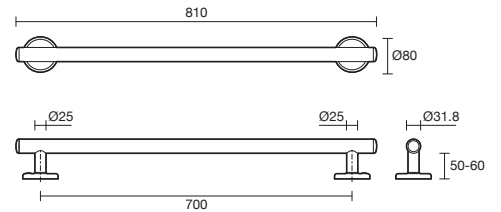

**Mizu Drift 700mm
Grab Rail Straight**

Polished Stainless Steel
2266752

Complies to Australian Standard
AS 1428.1: 2021 Section 14
304 stainless steel
810mm rail length with
700mm fixing distance

55mm Wall clearance
Stainless steel fixing screws supplied
80mm Domed Hygienic Seal
with BioArmour™ protection