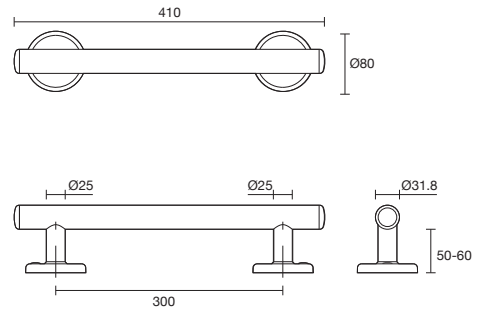

Compliant Grab Rails

Mizu Drift 300mm Grab Rail Straight

Polished Stainless Steel
2266502

Complies to Australian Standard
AS 1428.1: 2021 Section 14
304 stainless steel
410mm rail length with
300mm fixing distance

55mm Wall clearance
Stainless steel fixing screws supplied
80mm Domed Hygienic Seal
with BioArmour™ protection