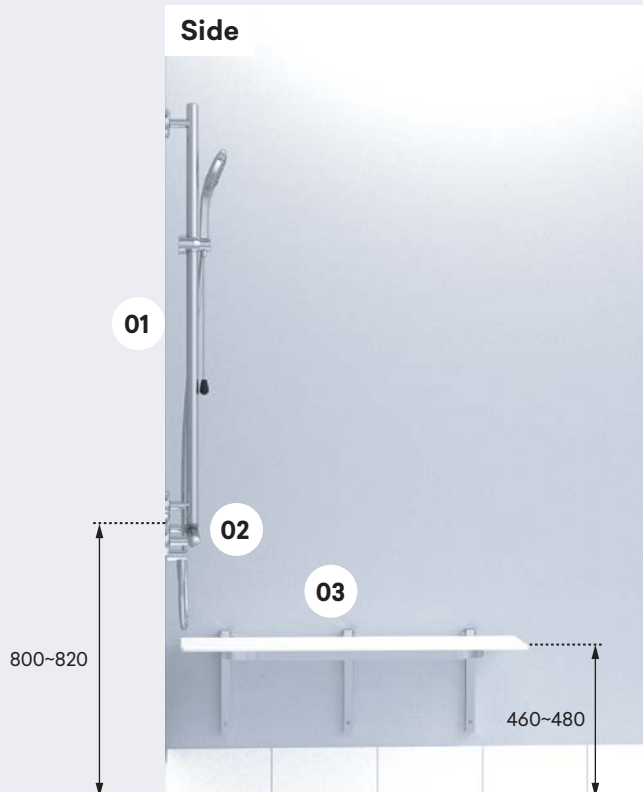

Compliant Shower Install

Mizu Drift Accessible Shower Set

01 Mizu Drift Shower Kit with Push Pull

02 Mizu Drift Handshower Grab Rail

700 x 1100mm

03 Mizu Drift Shower Seat 960 x 400mm

Side