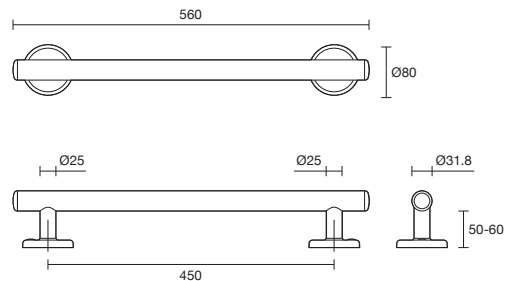

Mizu Drift 450mm Grab Rail Straight

Polished Stainless Steel
2266506

Complies to Australian Standard
AS 1428.1: 2021 Section 14
304 stainless steel
560mm rail length with
450mm fixing distance

55mm Wall clearance
Stainless steel fixing screws supplied
80mm Domed Hygienic Seal
with BioArmour™ protection