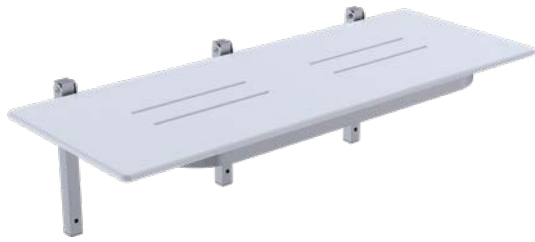

Showers

Brushed Stainless Steel
2266575

Matte Black
2266577

White
2266578

Mizu Drift Shower Seat

Polished Stainless Steel
2266576

960mm x 400mm Seat size
 Folds up and down with tension hinges
 Complies to Australian Standard AS 1428.1:2021 Section 12
 Self draining channels