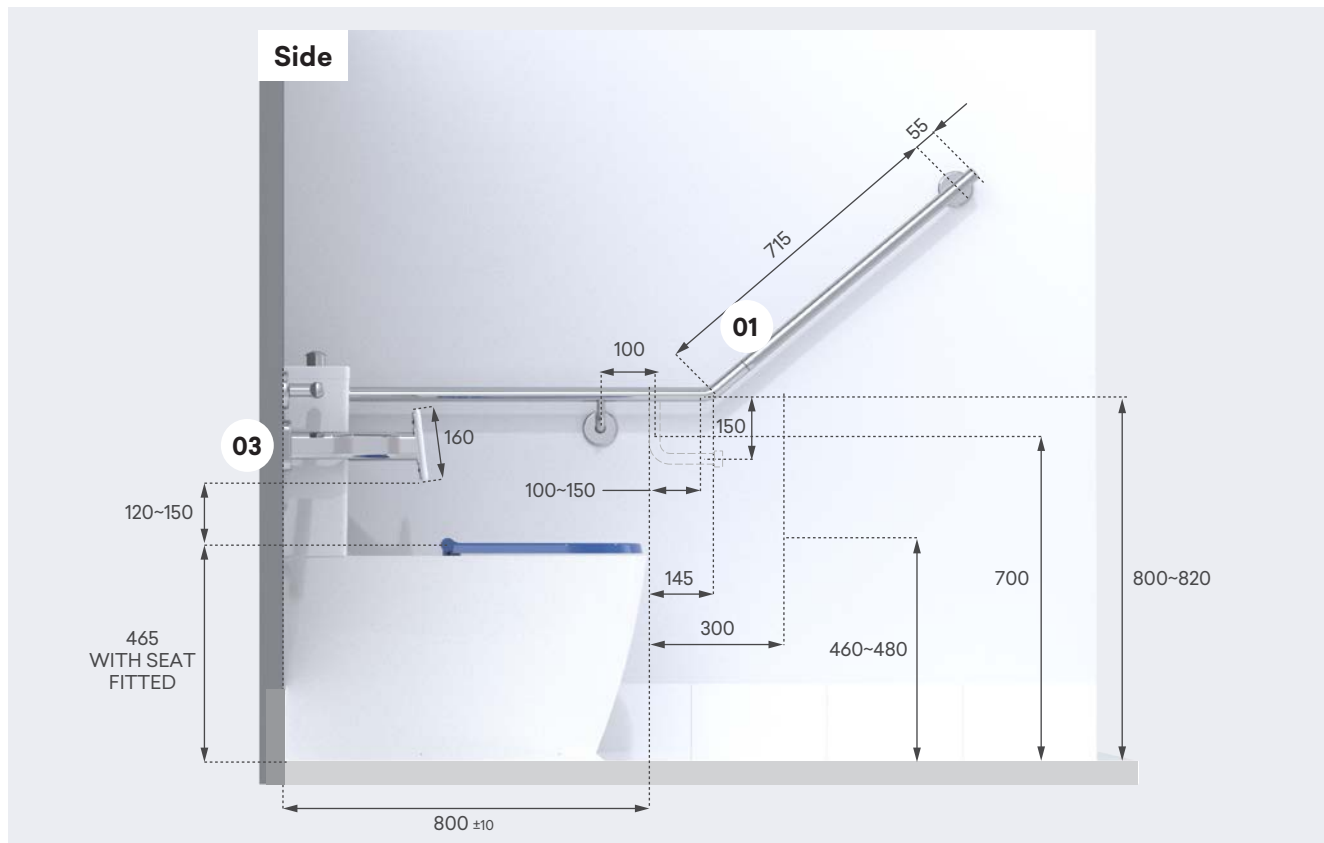

Compliant Toilet Install

Mizu Drift 40° Accessible WC Kit

01 Mizu Drift 870 x 700 x 40°
Accessible Toilet Grab Rail

02 Mizu Drift 300mm Grab Rail Straight

03 Mizu Drift Accessible Backrest