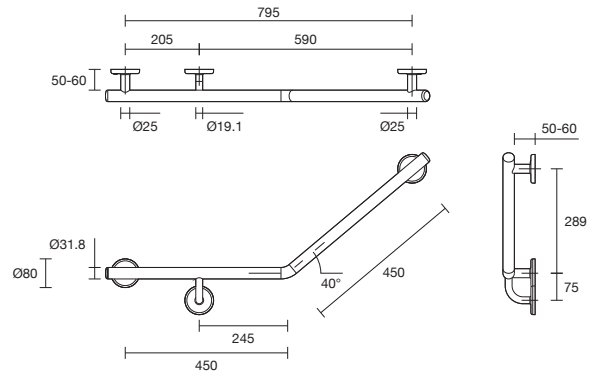

**Mizu Drift 450 x 450 x 40°
Ambulant Toilet Grab Rail
Left Hand**

**Left Hand
Polished Stainless Steel
2266518**

Complies to Australian Standard
AS 1428.1: 2021 Sections 13 and 14
450 x 450mm
795mm total width
289mm total height

304 stainless steel
55mm Wall clearance
Stainless steel fixing screws supplied
80mm Domed Hygienic Seal
with BioArmour™ protection

Left Hand

**Brushed Stainless Steel
2266517**

**Matte Black
2266519**

**Brushed Gunmetal
2266520**

**Brushed Brass
2266704**

Right Hand

**Polished Stainless Steel
2266522**

**Brushed Stainless Steel
2266521**

**Matte Black
2266523**

**Brushed Gunmetal
2266524**

**Brushed Brass
2266705**