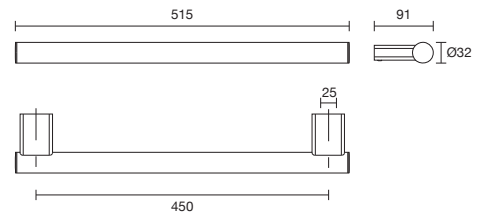

Brushed Nickel
2265144

Matte Black
2265143

Mizu Drift Assisted Living Straight Rail 450mm

515mm rail length with 450mm fixing distance
91mm projection
For residential use, not compliant to
Australian Standard AS 1428.1: 2021