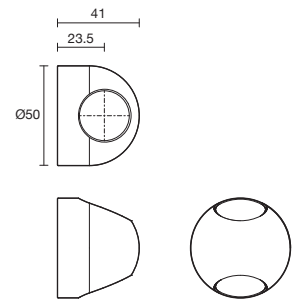

Mizu Drift Hose Restrictor Bracket

Chrome
2266592

Brass construction
Ideal for accessible application with handheld showers in close proximity to the WC

Dual screw wall mount plate
Stainless steel fixings supplied