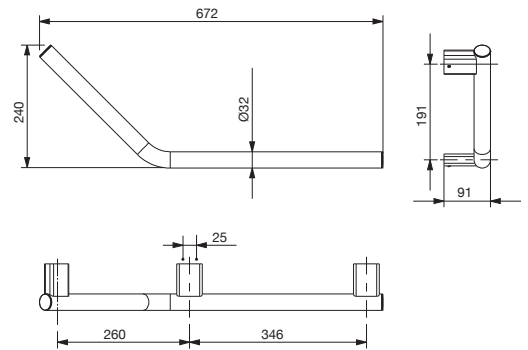

**Mizu Drift Assisted Living
40° Angled Rail**

**Left Hand
Chrome**
2218613

346 x 260mm
672mm total width
240mm total height
32mm diameter rail

For residential use, not compliant to Australian Standard AS 1428.1: 2021

Brushed Nickel
2265147