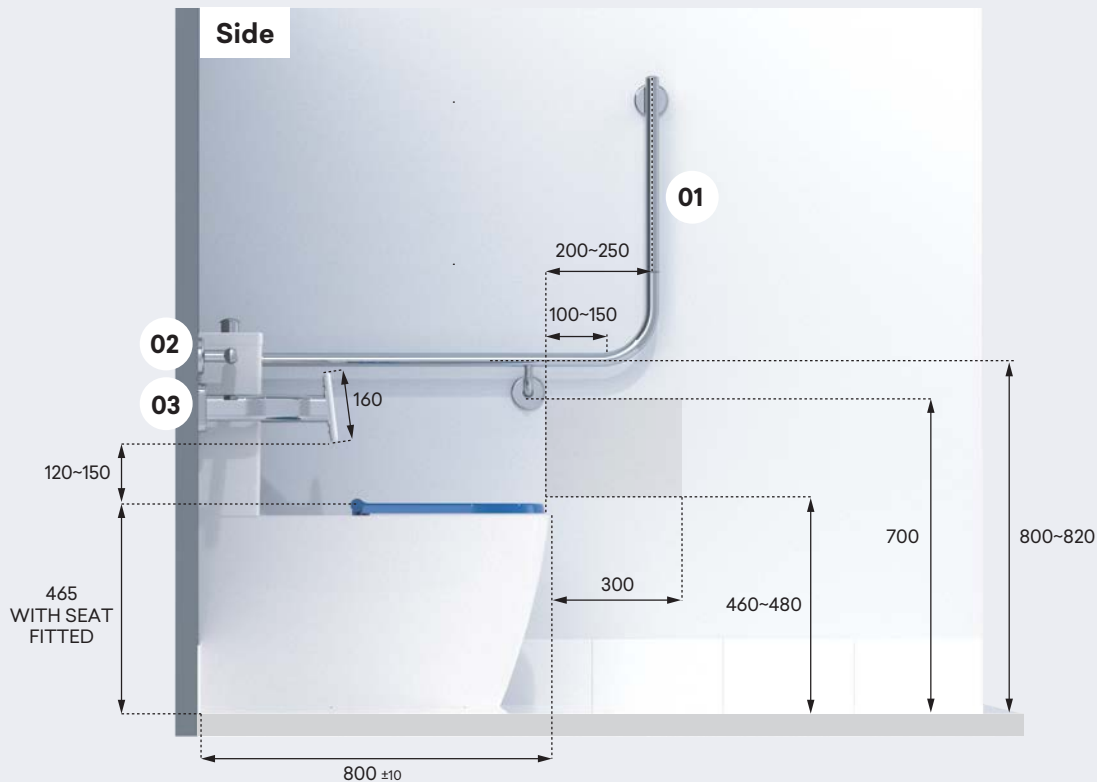

Compliant Toilet Install

Mizu Drift 90° Accessible WC Kit

- 01 Mizu Drift 960 x 600 x 90° Accessible Toilet Grab Rail
- 02 Mizu Drift 300mm Grab Rail Straight
- 03 Mizu Drift Accessible Backrest

Front

Side