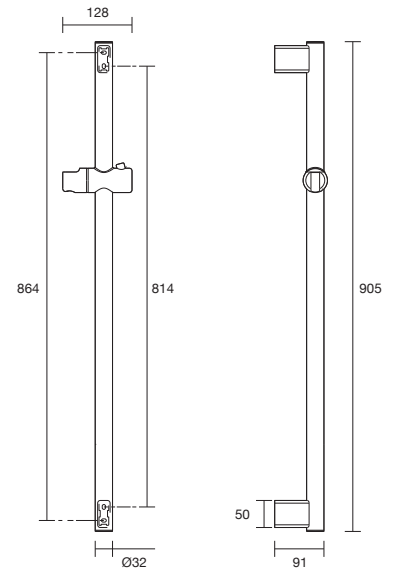

For residential use, not compliant to Australian Standard AS 1428.1: 2021

Brushed Nickel
2265147

Matte Black
2218612

**Mizu Drift Assisted Living
40° Angled Rail**

Chrome
2218611

346 x 260mm
672mm total width
240mm total height
32mm diameter rail

For residential use, not compliant to Australian Standard AS 1428.1: 2021

Assisted Living Grab Rails

Mizu Drift Assisted Living Shower Rail Straight

Chrome
2265152

905mm rail length
864mm fixing distance
32mm diameter rail