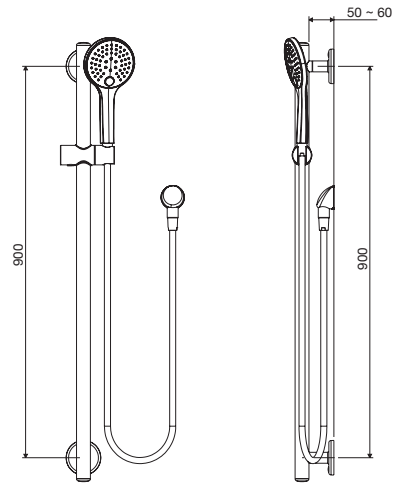

Polished Stainless Steel
9513085

3 function WELS 5 Star 6L/min handshower
2 part modular rail can be installed left, right or middle fix
Push-PullMe® extended shower height adjustment rod
700mm X 1100mm grab rail

Brushed Stainless Steel
9513086

Matte Black
9513087

Brushed Gunmetal
9513089

Brushed Brass
9513088

Mizu Drift 900mm Straight Handshower Grab Rail Kit with Push Pull

Polished Stainless Steel
9513090

3 function WELS 5 Star 6L/min handshower
Push-PullMe® extended shower height adjustment rod
900mm grab rail
Complies to Australian Standard AS 1428.1:2021 Sections 12 and 14

Self locking Friction Slide handset cradle
80mm Domed Hygienic Seal with BioArmour™ protection
Silverflex PVC shower hose
Hose Restrictor bracket available

Brushed Stainless Steel
9513091

Matte Black
9513092