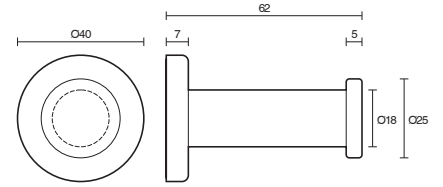

**Mizu Drift
Robe Hook**

Chrome
2202021

62mm projection to ensure hanging stability
Robust brass construction
Complies to Australian Standard AS 1428.1: 2021

**Mizu Soap
Bottle Holder**

Chrome
2269161

Fits a 28mm diameter bottle neck
Also available in three bottle design
Coloured screw caps for a seamless finish

Complies to Australian Standard AS 1428.1: 2021