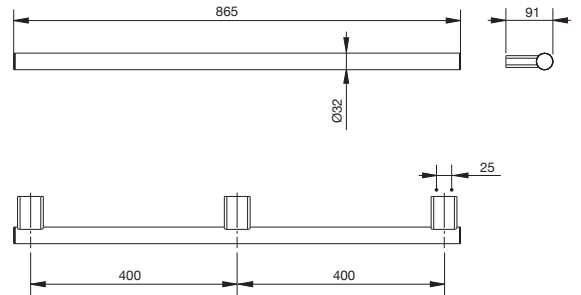

**Mizu Drift Assisted
Living Straight Rail
600mm**

Chrome
2218607

665mm rail length with 600mm fixing distance
91mm projection
For residential use, not compliant to
Australian Standard AS 1428.1: 2021