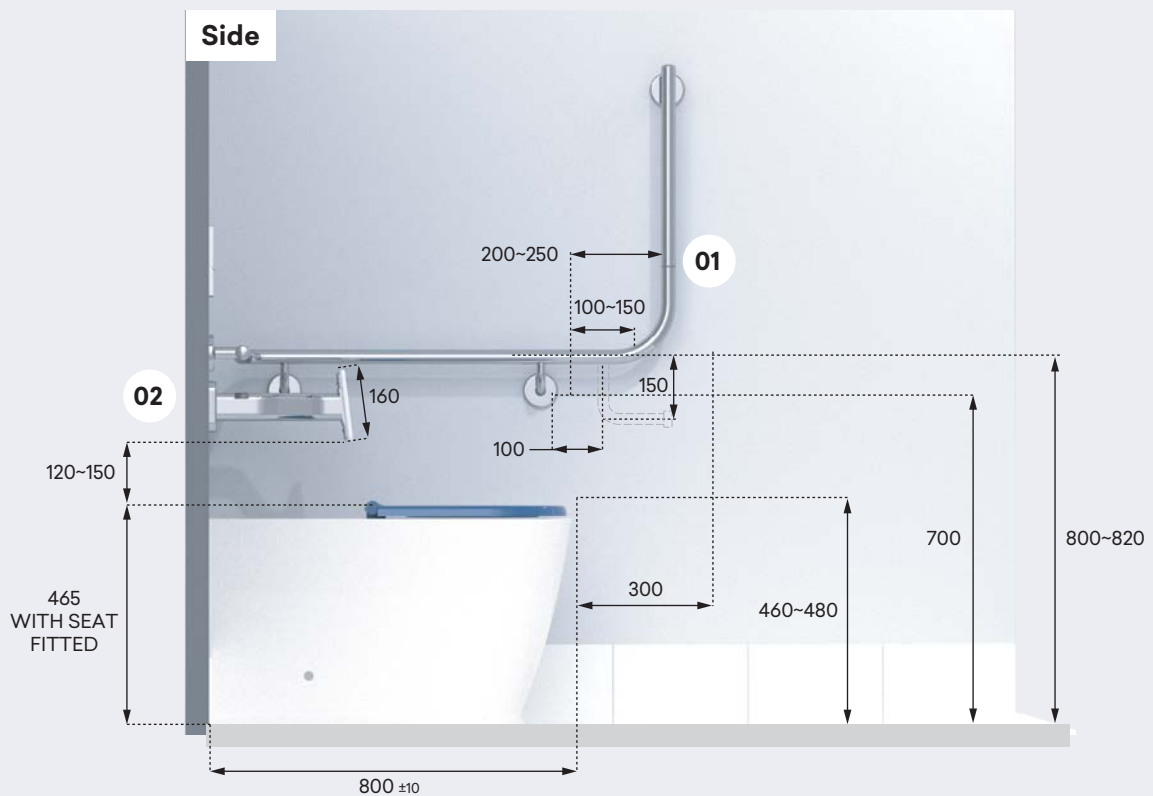

Accessible Grab Rail

02 Mizu Drift Accessible Backrest

Front

Side

Compliant Shower Install

Mizu Drift Accessible Shower Set

01 Mizu Drift Shower Kit with Push Pull

02 Mizu Drift Handshower Grab Rail