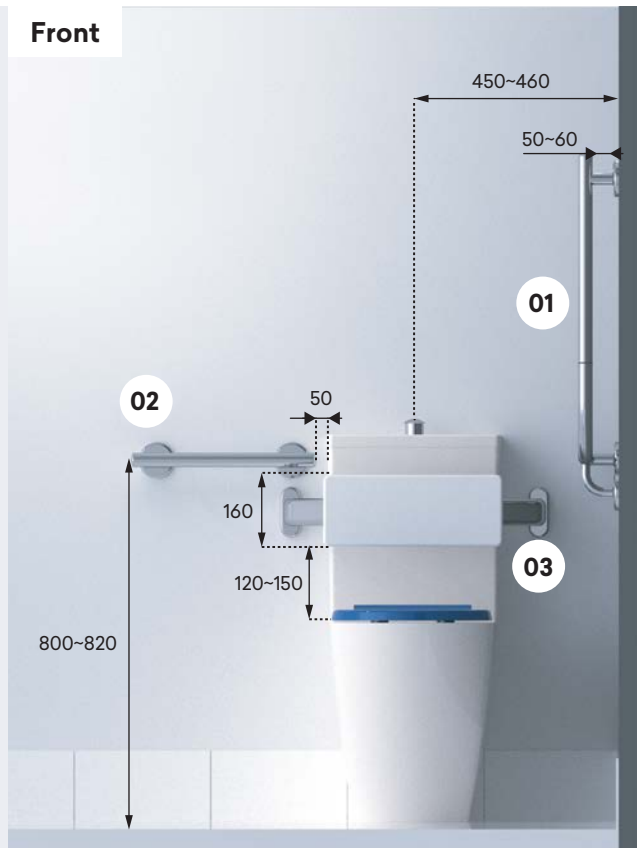

Compliant Toilet Install

Mizu Drift 90° Accessible WC Kit

- 01 Mizu Drift 960 x 600 x 90° Accessible Toilet Grab Rail
- 02 Mizu Drift 300mm Grab Rail Straight
- 03 Mizu Drift Accessible Backrest

Front