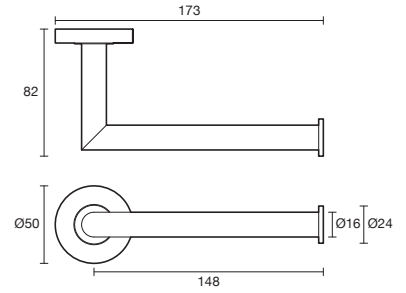

Accessories