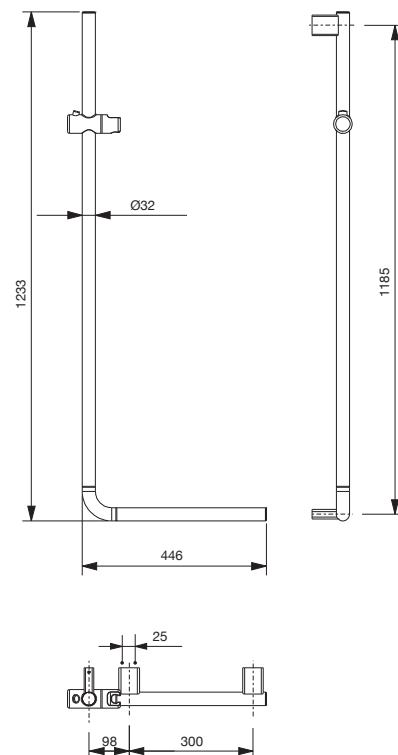

**Mizu Drift Assisted Living
90 Degree Shower Rail**

Polished Stainless Steel
2218615

446 x 1230mm

300mm horizontal fixing distance

1185 vertical fixing distance

2 piece modular design

32mm diameter rail

Pair with the 3* Mizu Drift Shower Grab Rail Conversion Kit

For residential use, not compliant to Australian Standard AS 1428.1: 2021