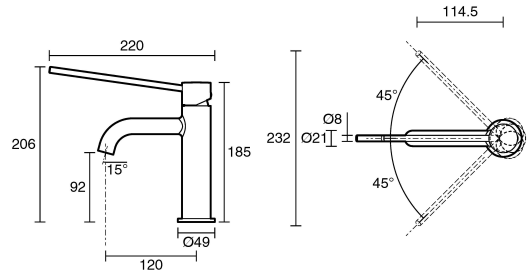

Tapware

Chrome
2267411

Brushed Nickel
2267413

Matte Black
2267412

Brushed Brass
2267414

Brushed Gunmetal
2267415

Mizu Drift Curved Basin Mixer With Extended Lever

Complies to Australian Standard AS 1428.1: 2021 Section 12