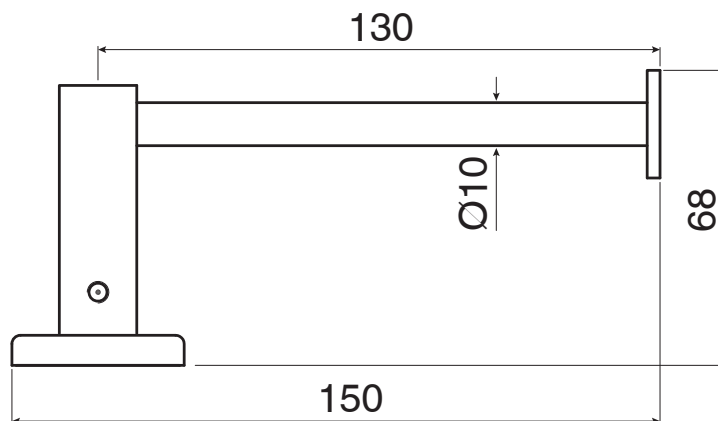

Mizu Drift Straight Toilet Roll Holder Brushed Brass

9512445

SPECIFICATIONS

Recommended Use	Domestic, Hotel & Commercial
Colour	Brushed Brass
Material	Brass

WARRANTY

Replacement Only - Domestic Use	10 Years
Parts Replacement Only	12 Months

Please refer to Warranty Page for full Terms and Conditions

Dimensions are nominal measurements only.

CLEANING RECOMMENDATIONS:

We recommend the use of soapy water or approved cleaners. This product should not be cleaned with abrasive materials. Damage caused by any improper treatment is not covered by the product warranty. Refer to Warranty Conditions

Disclaimer: Products in this specification manual must by regulation be installed by licensed and registered trade people. The manufacturer/distributor reserves the right to vary specifications or delete models from their range without prior notification. Dimensions are nominal measurements only. Dimensions and set-outs listed are correct at time of publication however the manufacturer/distributor takes no responsibility for printing errors.

Published 21/03/2024

To see the complete Mizu range go to www.reece.com.au