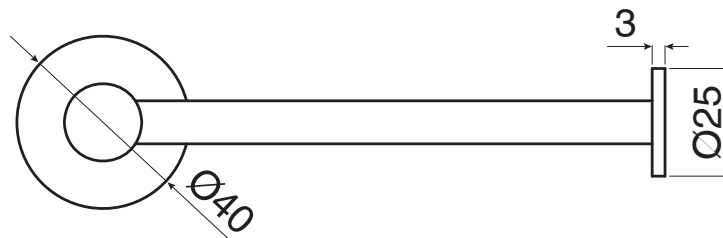

Mizu Drift Straight Toilet Roll Holder Brushed Brass

9512445

SPECIFICATIONS

Recommended Use	Domestic, Hotel & Commercial
Colour	Brushed Brass
Material	Brass

WARRANTY

Replacement Only - Domestic Use	10 Years
Parts Replacement Only	12 Months

Please refer to Warranty Page for full Terms and Conditions

Dimensions are nominal measurements only.

CLEANING RECOMMENDATIONS:

We recommend the use of soapy water or approved cleaners. This product should not be cleaned with abrasive materials. Damage caused by any improper treatment is not covered by the product warranty. Refer to Warranty Conditions

Disclaimer: Products in this specification manual must by regulation be installed by licensed and registered trade people. The manufacturer/distributor reserves the right to vary specifications or delete models from their range without prior notification. Dimensions are nominal measurements only. Dimensions and set-outs listed are correct at time of publication however the manufacturer/distributor takes no responsibility for printing errors.

Published 21/03/2024

To see the complete Mizu range go to www.reece.com.au