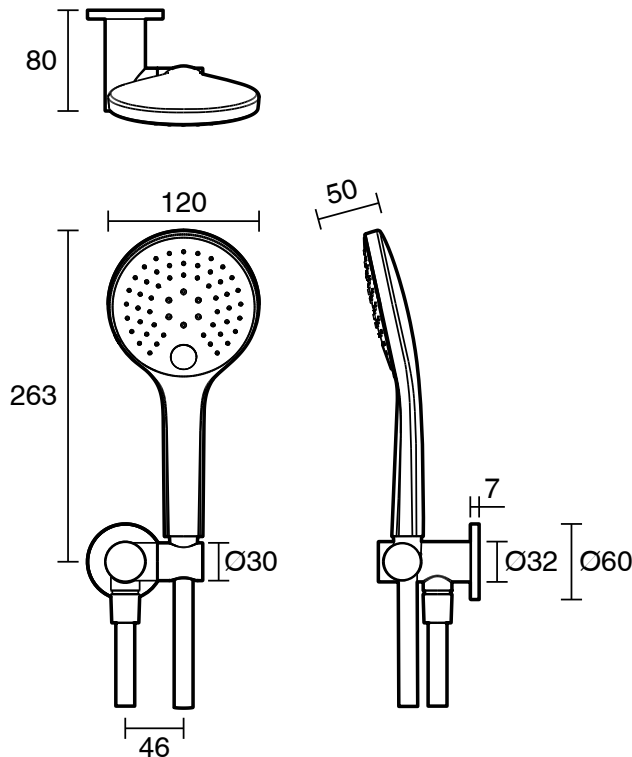

mizu

Mizu Drift Handshower on Bracket Brushed Gold (3 Star)

4200623

SPECIFICATIONS

Recommended Use	Domestic;Hotel;Commercial
Colour Finish	Brushed Gold
Primary Material	Brass
Recommended Pressure Range	150 - 500 kPa as per AS3500
Max Continuous Working Temperature (deg C)	65
Min Continuous Working Temperature (deg C)	5
Hot Water Unit Suitability	Storage Tank;Continuous Flow

WARRANTY

Warranty - Domestic Use (Years)	10
Spare Parts & Labour (Years)	1

Please refer to Warranty Page for full Terms and Conditions

Dimensions are nominal measurements only.

CLEANING RECOMMENDATIONS:

We recommend the use of soapy water or approved cleaners. This product should not be cleaned with abrasive materials. Damage caused by any improper treatment is not covered by the product warranty. Refer to Warranty Conditions

Disclaimer: Products in this specification manual must by regulation be installed by licensed and registered trade people. The manufacturer/distributor reserves the right to vary specifications or delete models from their range without prior notification. Dimensions are nominal measurements only. Dimensions and set-outs listed are correct at time of publication however the manufacturer/distributor takes no responsibility for printing errors.

Published 25/08/2025

To see the complete Mizu range go to www.reece.com.au