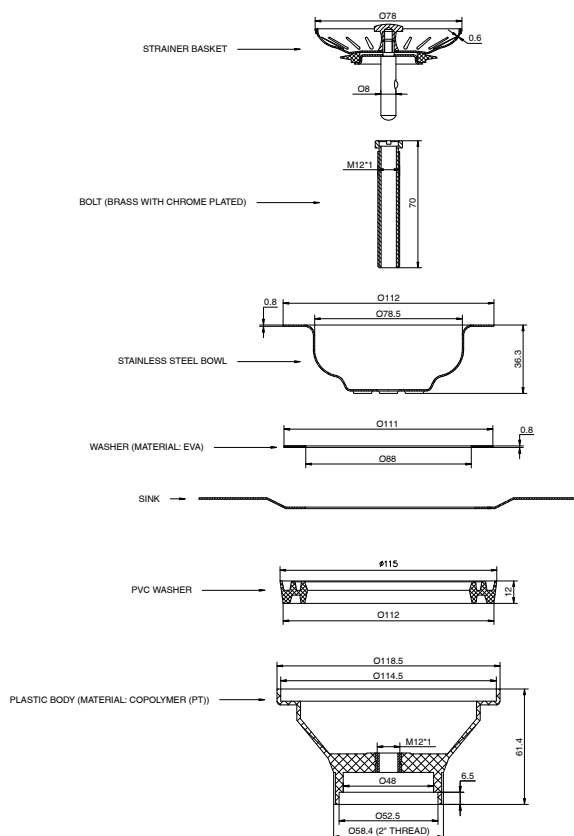

Memo Basket Plug & Waste 90mm x 50mm (Suits All Sinks) Bronze

9511984

SPECIFICATIONS

Recommended Use	Domestic, Hotel & Commercial
Material	Stainless Steel (304 Grade)
Colour	Bronze
Finish	Satin
Size	90mm x 50mm
Suitable for	This waste is suitable for a variety of different sink materials, including fireclay, granite, and stainless steel

WARRANTY

Replacement Only - Domestic Use	12 Months

Please refer to Warranty Page for full Terms and Conditions

Dimensions are nominal measurements only.

CLEANING RECOMMENDATIONS:

We recommend using a soft cloth or moist sponge with soapy water or mild detergent. Rinse with clean water, towel dry after cleaning. Clean regularly to protect surface finish. Do not use chemical or abrasive cleaners, avoid using a scrubbing brush or scourer sponge to clean. A soft brush can be used for hard to reach places. Damage caused by any improper treatment is not covered by the product warranty. Refer to Warranty Conditions.

Disclaimer: Products in this specification manual must by regulation be installed by licensed and registered trade people. The manufacturer/distributor reserves the right to vary specifications or delete models from their range without prior notification. Dimensions are nominal measurements only. Dimensions and set-outs listed are correct at time of publication however the manufacturer/distributor takes no responsibility for printing errors.

Published 07/06/2023

To see the complete Memo range go to www.reece.com.au