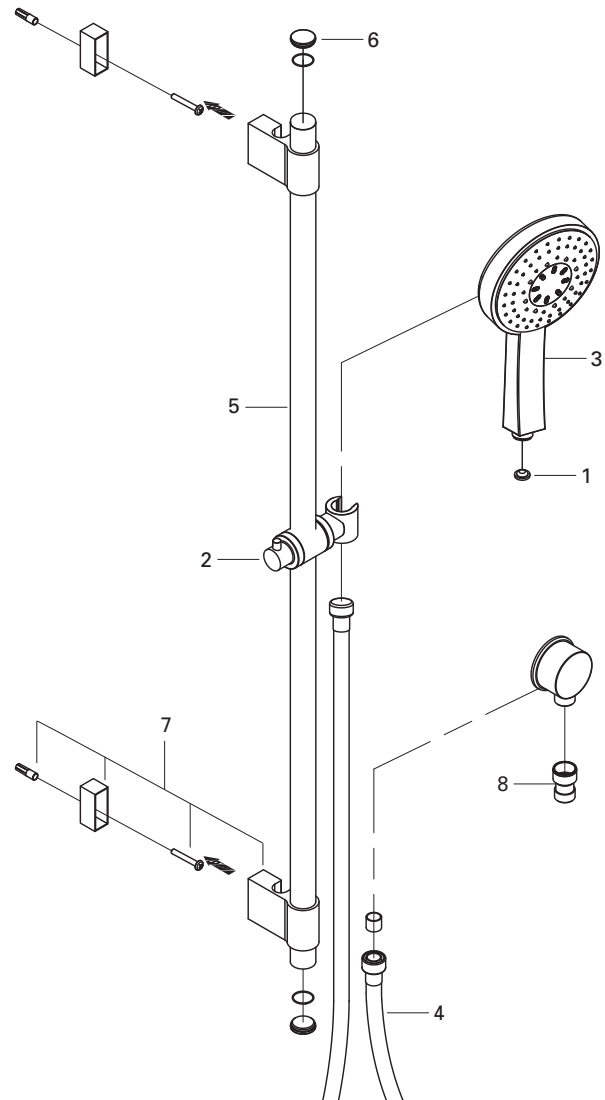

POWER & SOUL COSMOPOLITAN
130MM 4 FUNCTION RAIL SHOWER
MODEL #124577

Pure Freude
an Wasser

GROHE

Product Specifications

Product Description:
4 Function Rail Shower

Standard Specification:

GROHE EcoJoy® 9 litres p/min
GROHE DreamSpray 4+ sprays
GROHE Rain O², Rain, Bokoma Spray®, Jet
GROHE StarLight® chrome finish
GROHE QuickFix® Plus adjustable distance between brackets for adaption to existing drilling holes
SpeedClean anti-lime system
Inner WaterGuide for a longer life
Twistfree to prevent hose from twisting
Suitable for instantaneous heater
Min recommended pressure 100Kpa
Dual Check valves included for Backflow prevention

POWER & SOUL COSMOPOLITAN
 130MM 4 FUNCTION RAIL SHOWER
 MODEL #124577

Pure Freude
 an Wasser

Spare Parts

Pos.-nr.	Product Description	Order-nr.	Units per package
1	Dirt strainer	0700200M	1
2	Slider	48177000	1
3	Hand shower Power & Soul Cosmopolitan 130	27664000	1
4	Shower hose 1750 mm	28388000	1
5	Shower rail, 1000 mm	27785000	1
6	Cover cap	45922000	1
7	Mounting set	45403000	1
8	Check valve	1416500M	1