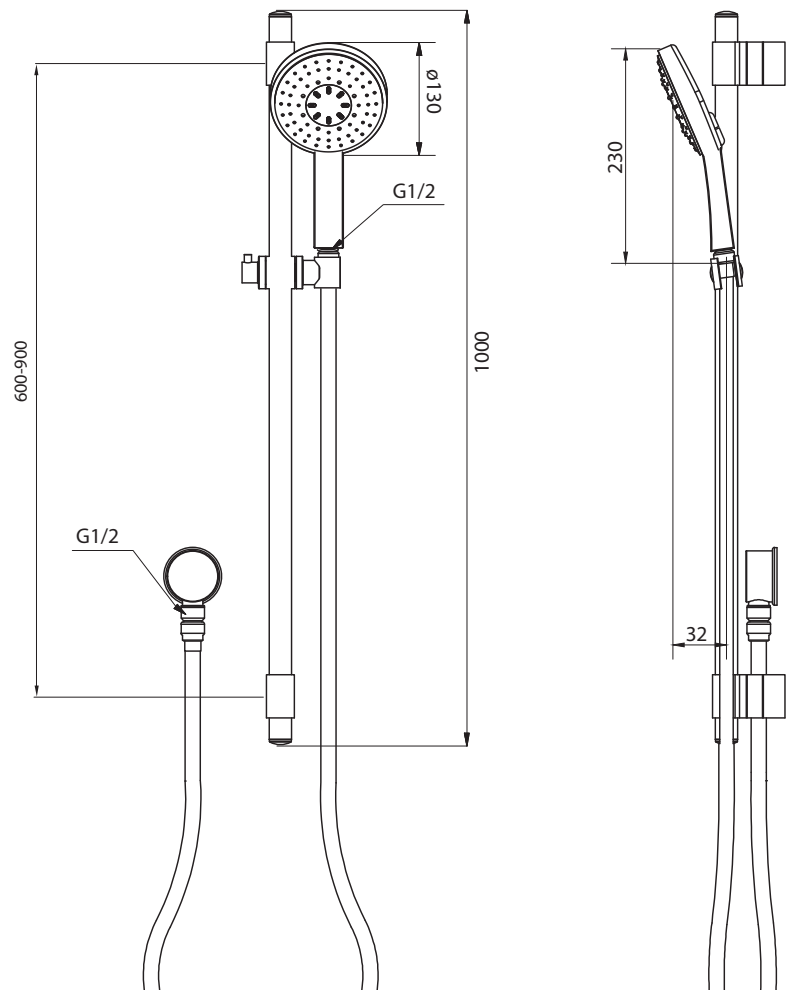

POWER & SOUL COSMOPOLITAN
130MM 4 FUNCTION RAIL SHOWER
MODEL #124577

Pure Freude
an Wasser

GROHE

Product Specifications

Product Description:
4 Function Rail Shower

Standard Specification:

GROHE EcoJoy® 9 litres p/min
GROHE DreamSpray 4+ sprays
GROHE Rain O², Rain, Bokoma Spray®, Jet
GROHE StarLight® chrome finish
GROHE QuickFix® Plus adjustable distance between brackets for adaption to existing drilling holes
SpeedClean anti-lime system
Inner WaterGuide for a longer life
Twistfree to prevent hose from twisting
Suitable for instantaneous heater
Min recommended pressure 100Kpa
Dual Check valves included for Backflow prevention

Suitable for High Pressure applications 150kPa – 500kPa

Care must be taken by the installing tradesperson to ensure connecting threads do not damage the flow controller when installing this product.

The installation tradesperson must ensure they install this product in accordance with AS/NZS 3500 and all other relating AS/NZS regulations that apply to the installation of this product.

POWER & SOUL COSMOPOLITAN
 130MM 4 FUNCTION RAIL SHOWER
 MODEL #124577

Pure Freude
 an Wasser

Spare Parts

Pos.-nr.	Product Description	Order-nr.	Units per package
1	Dirt strainer	0700200M	1
2	Slider	48177000	1
3	Hand shower Power & Soul Cosmopolitan 130	27664000	1
4	Shower hose 1750 mm	28388000	1
5	Shower rail, 1000 mm	27785000	1
6	Cover cap	45922000	1
7	Mounting set	45403000	1
8	Check valve	1416500M	1