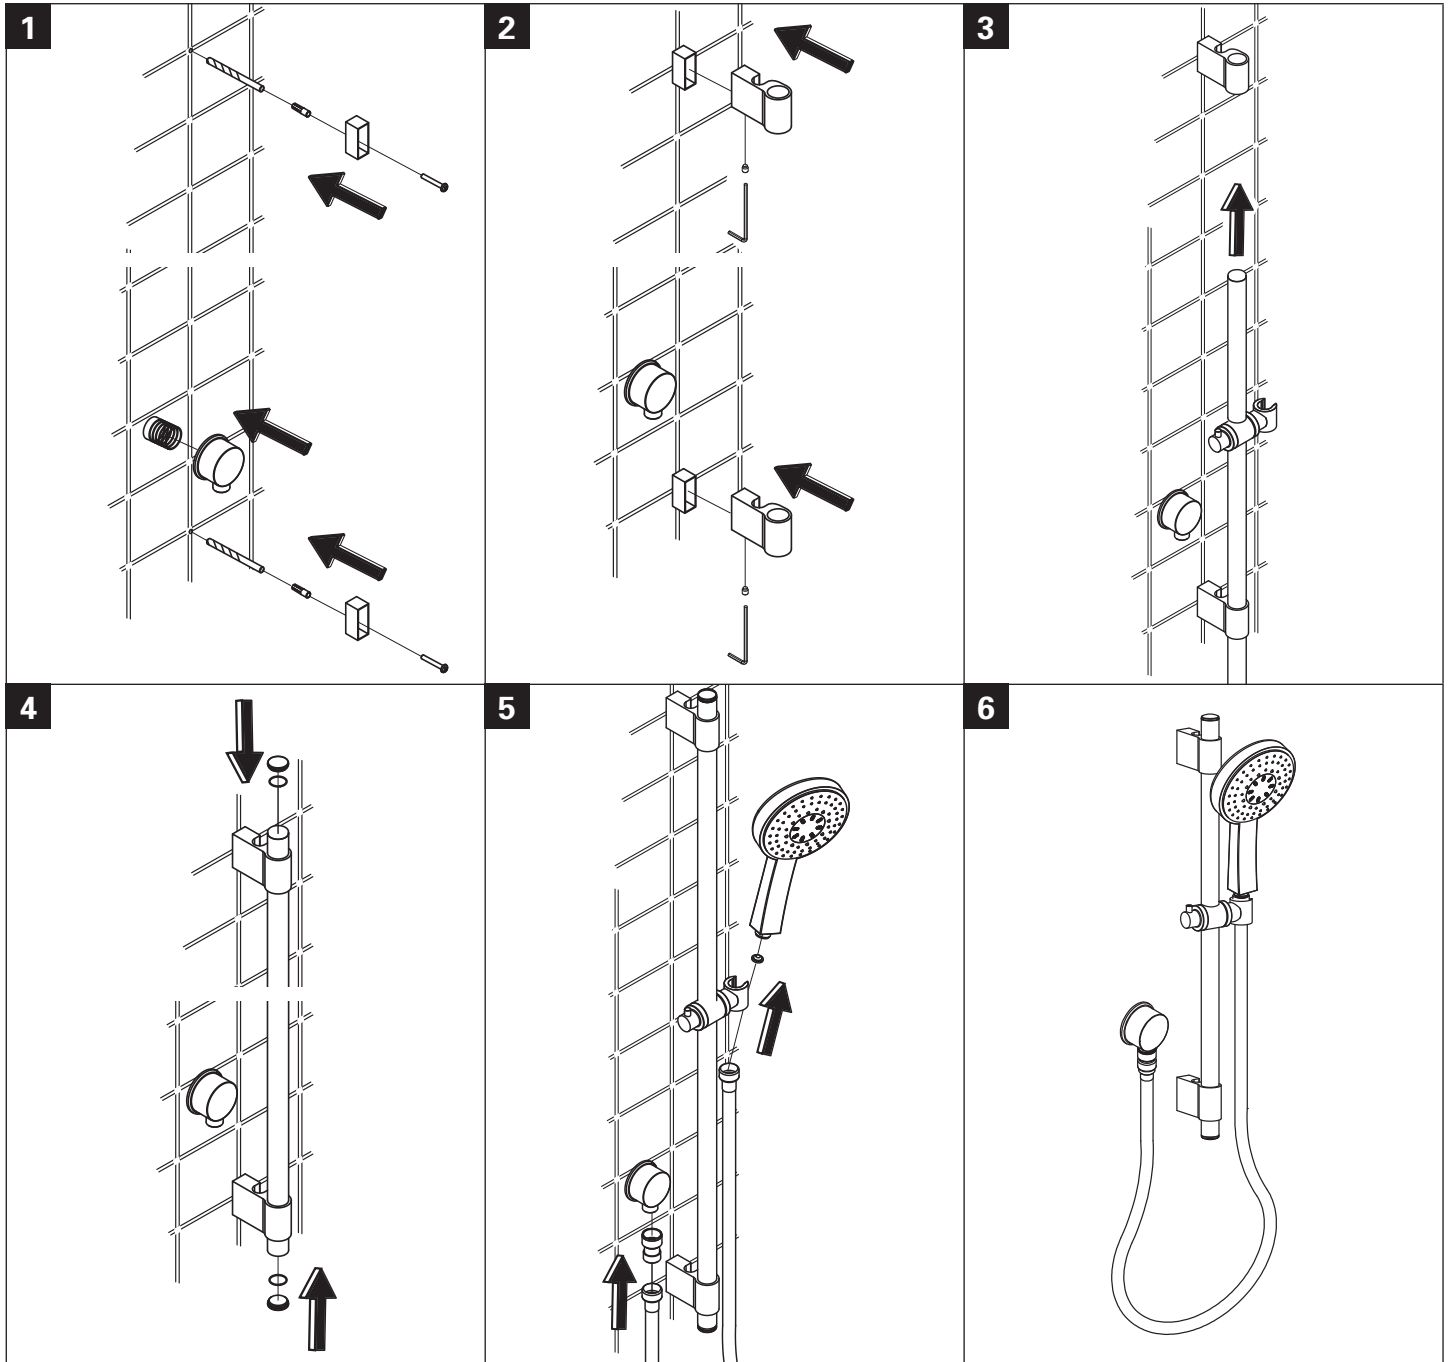

POWER & SOUL COSMOPOLITAN
130MM 4 FUNCTION RAIL SHOWER
MODEL #124577

Pure Freude
an Wasser

GROHE

Product Specifications

Product Description:
4 Function Rail Shower

Standard Specification:

GROHE EcoJoy® 9 litres p/min
GROHE DreamSpray 4+ sprays
GROHE Rain O², Rain, Bokoma Spray®, Jet
GROHE StarLight® chrome finish
GROHE QuickFix® Plus adjustable distance between brackets for adaption to existing drilling holes
SpeedClean anti-lime system
Inner WaterGuide for a longer life
Twistfree to prevent hose from twisting
Suitable for instantaneous heater
Min recommended pressure 100Kpa
Dual Check valves included for Backflow prevention

Installation instructions

Installation Instructions

This shower is suitable for use with high pressure water applications. Using this product in conjunction with gravity-fed water heaters, low and unequal pressure supply systems, tempering valves & thermostatic mixing valves may result in unsatisfactory performance.

Suitable for High Pressure applications 150kPa – 500kPa

Care must be taken by the installing tradesperson to ensure connecting threads do not damage the flow controller when installing this product.

The installation tradesperson must ensure they install this product in accordance with AS/NZS 3500 and all other relating AS/NZS regulations that apply to the installation of this product.

POWER & SOUL COSMOPOLITAN
 130MM 4 FUNCTION RAIL SHOWER
 MODEL #124577

Pure Freude
 an Wasser

Spare Parts

Pos.-nr.	Product Description	Order-nr.	Units per package
1	Dirt strainer	0700200M	1
2	Slider	48177000	1
3	Hand shower Power & Soul Cosmopolitan 130	27664000	1
4	Shower hose 1750 mm	28388000	1
5	Shower rail, 1000 mm	27785000	1
6	Cover cap	45922000	1
7	Mounting set	45403000	1
8	Check valve	1416500M	1