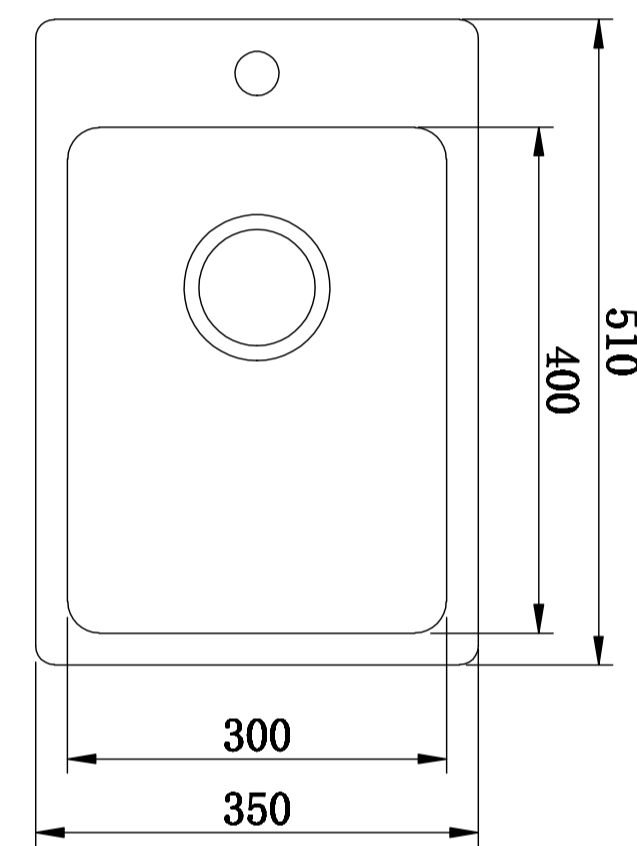

Memo Hugo Black Granite Sink Inset Mount Installation

Reece Code: 2402891 Memo Hugo Compact Sink 1th G/Black

Please note that cutout template is provided as a guide only.
This cutout template should be checked against actual sink unit
to determine correct fit.