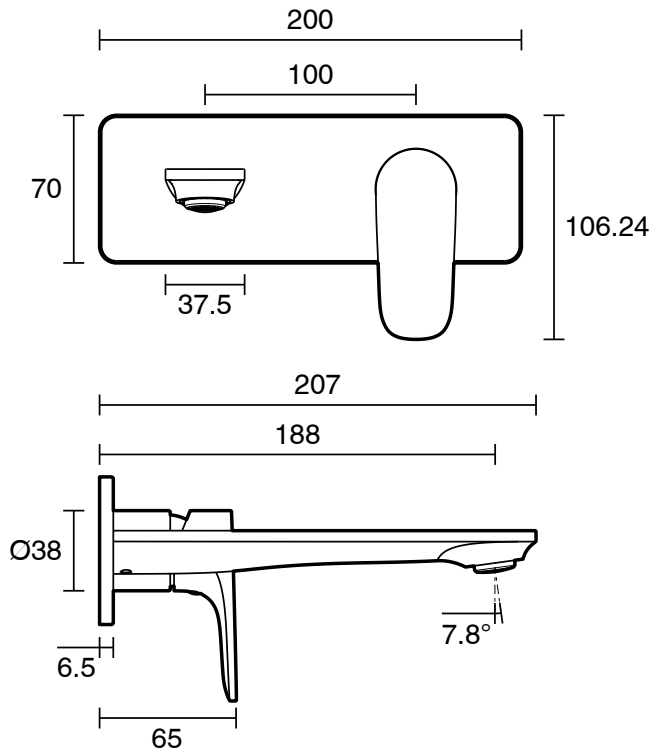

mizu

Mizu Silk Wall Basin/Bath Mixer Tap Set Trimset 188mm Brushed Gunmetal (6 Star)

9512484

SPECIFICATIONS

Recommended Use	Domestic;Commercial;Hotel
Colour Category	Gunmetal
Colour Finish	Brushed Gunmetal
Primary Material	Lead Free Brass
Hot Water Unit Suitability	Storage Tank;Continuous Flow

WARRANTY

Warranty - Domestic Use (Years)	10
Spare Parts & Labour (Years)	1

Please refer to Warranty Page for full Terms and Conditions

Dimensions are nominal measurements only.

CLEANING RECOMMENDATIONS:

We recommend the use of soapy water or approved cleaners. This product should not be cleaned with abrasive materials. Damage caused by any improper treatment is not covered by the product warranty. Refer to Warranty Conditions

Disclaimer: Products in this specification manual must by regulation be installed by licensed and registered trade people. The manufacturer/distributor reserves the right to vary specifications or delete models from their range without prior notification. Dimensions are nominal measurements only. Dimensions and set-outs listed are correct at time of publication however the manufacturer/distributor takes no responsibility for printing errors.

Published 19/11/2024

To see the complete Mizu range go to www.reece.com.au