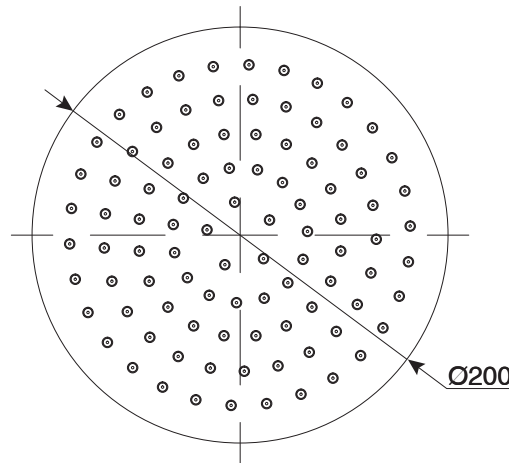

mizu

Mizu Drift Brass Overhead Shower 200mm Brushed Gunmetal (3 Star)

4221084

SPECIFICATIONS

Recommended Use	Domestic, Hotel & Commercial
Colour	Brushed Gunmetal
Finish	Brushed
Material	Brass
Recommended Pressure Range	150 - 500 kPa
Maximum Continuous Working Temperature	60 deg C
Suitable for Storage Tank Hot Water	Yes
Suitable for Continuous Flow Hot Water	Yes
Suitable for Gravity Feed Hot Water	No

WARRANTY

Warranty - Domestic Use	10 Years
Spare Parts & Labour	12 Months

Please refer to Warranty Page for full Terms and Conditions