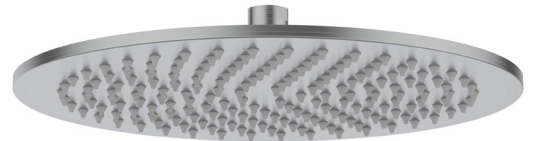

mizu

Mizu Drift Brass Overhead Shower 200mm Brushed Gunmetal (3 Star)

4221084

SPECIFICATIONS

Recommended Use	Domestic, Hotel & Commercial
Colour	Brushed Gunmetal
Finish	Brushed
Material	Brass
Recommended Pressure Range	150 - 500 kPa
Maximum Continuous Working Temperature	60 deg C
Suitable for Storage Tank Hot Water	Yes
Suitable for Continuous Flow Hot Water	Yes
Suitable for Gravity Feed Hot Water	No

WARRANTY

Warranty - Domestic Use	10 Years
Spare Parts & Labour	12 Months

Please refer to Warranty Page for full Terms and Conditions